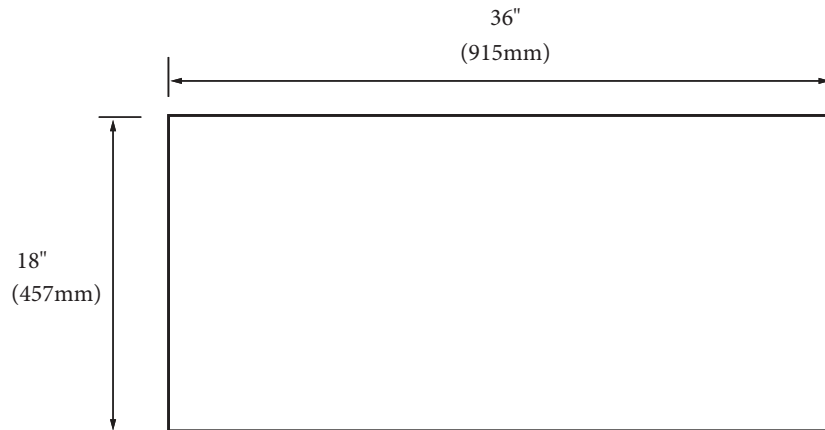

J-Sfa` WCountertop 36"

Specification & Installation Guide

FEATURES

- Design: Countertop for above-counter basin.
- Material: X-Stone Solid Surface
- Dimension: 36" (915mm)L x 18" (457mm)W x 3/4" (20mm)H
- XTA1808-36-000-XX with no pre-cut hole. Requires cutout by on-site installer.
- No Backsplash
- Packaging Dimensions: 39" (991mm) x 21" (534mm) x 3-3/4" (95mm)
- Gross Weight: 35 lbs (15.91 kg)

FINISHES

- Glossy White (GW) -- One side
- Matte White (MW) -- Other side

XTA1808-36-000-XX

For clarification, please contact Madeli Customer Care at (800)-819-6988 or (305)-718-8817 Ext. 1

All dimensions are approximate and subject to standard tolerance. Specifications subject to change without prior notice.