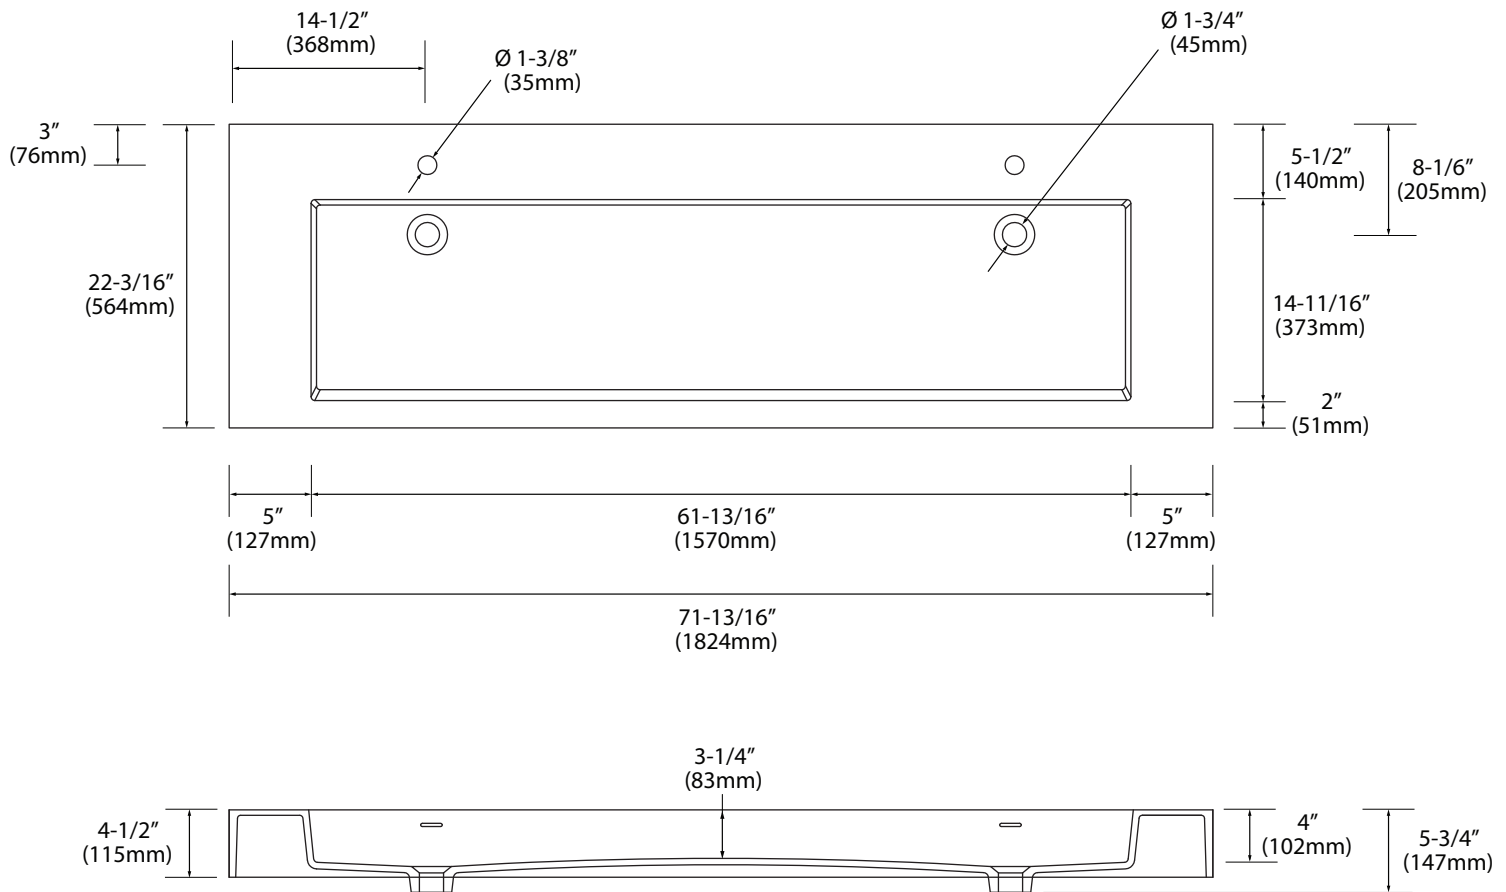

X-Stone Trough Sink - 72" Double Bowl

Specification & Installation Guide

Features

- X-Stone Trough sink 72" double bowl
- Size: 71-13/16"(1824mm)L x 22-3/16"(564mm)W x 4-1/2"(115mm)H
- Material: Solid Surface
- With overflow
- 4"H backsplash & sidesplash: Optional
- Single faucet: XTU2245-72-210-WH (shown)
- 8" widespread: XTU2245-72-230-WH
- No faucet hole: XTU2245-72-200-WH
- Packaging Dimensions: 75" x 25" x 7-1/2"
- Gross Weight: 106 lbs / 48 kgs.

Finish

- Glossy White

Compliance: CSA B45.5-11/IAPMO Z124-11

For clarification, please contact Madeli Customer Care at (800)-819-6988 or (305)-718-8817 Ext. 1 or service@madeli.com

All dimensions are approximate and subject to standard tolerance. Specifications subject to change without prior notice.