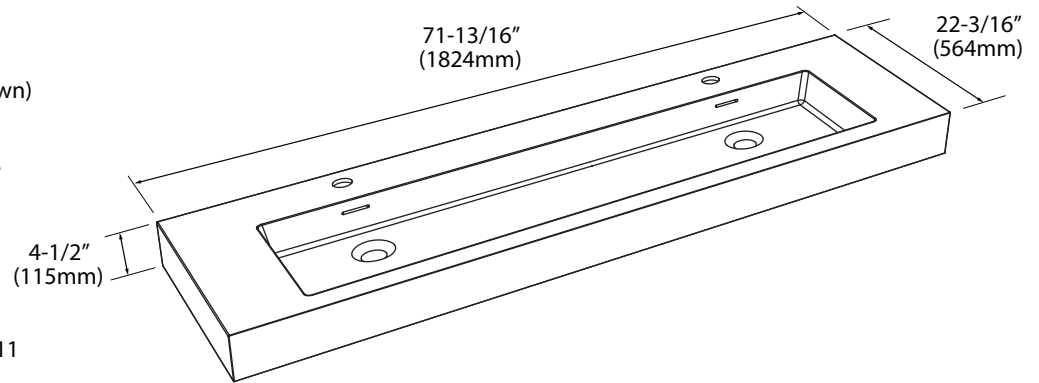

X-Stone Trough Sink - 72" Double Bowl

Specification & Installation Guide

Features

- X-Stone Trough sink 72" double bowl
- Size: 71-13/16"(1824mm)L x 22-3/16"(564mm)W x 4-1/2"(115mm)H
- Material: Solid Surface
- With overflow
- 4"H backsplash & sidesplash: Optional
- Single faucet: XTU2245-72-210-WH (shown)
- 8" widespread: XTU2245-72-230-WH
- No faucet hole: XTU2245-72-200-WH
- Packaging Dimensions: 75" x 25" x 7-1/2"
- Gross Weight: 106 lbs / 48 kgs.

Finish

- Glossy White

Compliance: CSA B45.5-11/IAPMO Z124-11

For clarification, please contact Madeli Customer Care at (800)-819-6988 or (305)-718-8817 Ext. 1 or service@madeli.com

All dimensions are approximate and subject to standard tolerance. Specifications subject to change without prior notice.