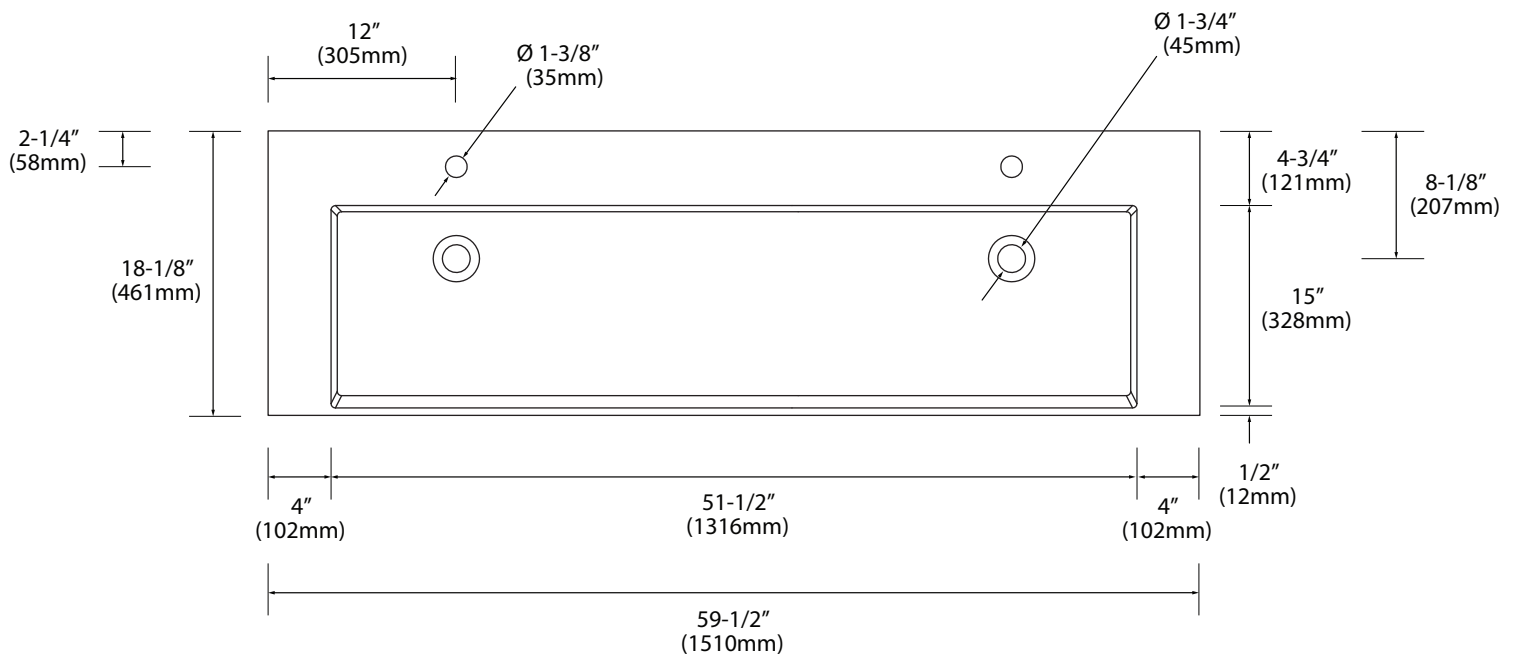

X-Stone Trough Sink - 60" Double Bowl

Specification & Installation Guide

Features

- X-Stone Trough sink 60" double bowl
- Size: 59-1/2" (1510mm) L x 18-1/8" (461mm) W x 4-1/2" (115mm) H
- Material: Solid Surface
- With overflow
- 4"H backsplash & sidesplash: Optional
- Single faucet: XTU1845-60-210-WH (shown)
- 8" widespread: XTU1845-60-230-WH
- No faucet hole: XTU1845-60-200-WH
- Packaging Dimensions: 63"x 21" x 7-1/2"
- Gross Weight: 82 lbs. / 38 kgs.

Finish

- Glossy White

Compliance: CSA B45.5-11/IAPMO Z124-11

For clarification, please contact Madeli Customer Care at (800)-819-6988 or (305)-718-8817 Ext. 1 or service@madeli.com

All dimensions are approximate and subject to standard tolerance. Specifications subject to change without prior notice.