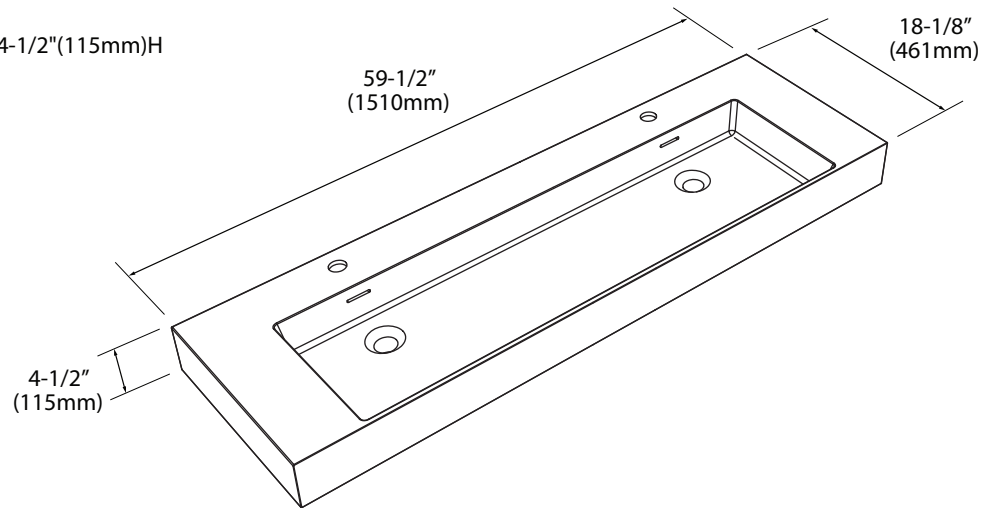

X-Stone Trough Sink - 60" Double Bowl

Specification & Installation Guide

Features

- X-Stone Trough sink 60" double bowl
- Size: 59-1/2" (1510mm) L x 18-1/8" (461mm) W x 4-1/2" (115mm) H
- Material: Solid Surface
- With overflow
- 4"H backsplash & sidesplash: Optional
- Single faucet: XTU1845-60-210-WH (shown)
- 8" widespread: XTU1845-60-230-WH
- No faucet hole: XTU1845-60-200-WH
- Packaging Dimensions: 63"x 21" x 7-1/2"
- Gross Weight: 82 lbs. / 38 kgs.

Finish

- Glossy White

Compliance: CSA B45.5-11/IAPMO Z124-11

For clarification, please contact Madeli Customer Care at (800)-819-6988 or (305)-718-8817 Ext. 1 or service@madeli.com

All dimensions are approximate and subject to standard tolerance. Specifications subject to change without prior notice.