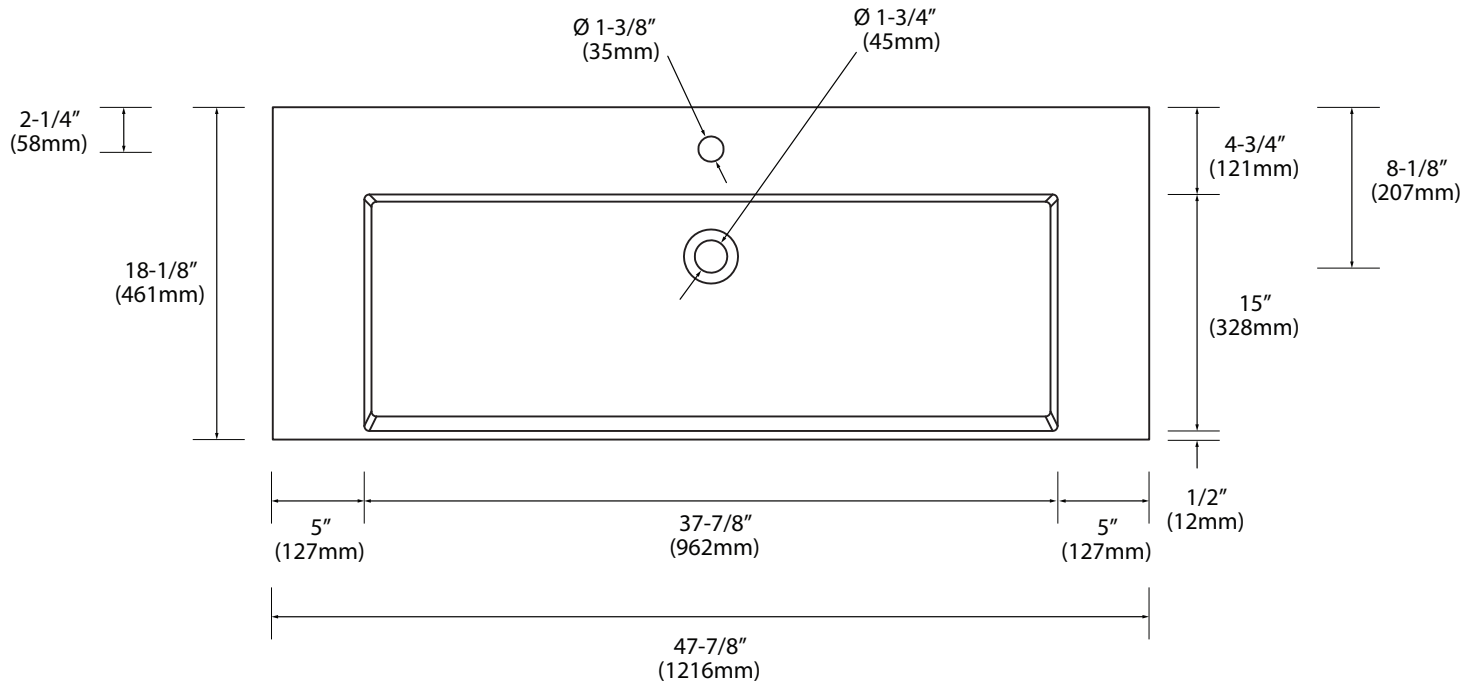

X-Stone Trough Sink - 48" Single Bowl

Specification & Installation Guide

Features

- X-Stone Trough sink 48" single bowl
- Size: 47-7/8"(1216mm)L x 18-1/8"(461mm)W x 4-1/2"(115mm)H
- Material: Solid Surface
- With overflow
- 4"H backsplash & sidesplash: Optional
- Single faucet: XTU1845-48-110-WH (shown)
- 8" widespread: XTU1845-48-130-WH
- No faucet hole: XTU1845-48-100-WH
- Packaging Dimensions: 51"x 21"x 7-1/2"
- Gross Weight: 65 lbs. / 30 kgs.

Finish

- Glossy White

Compliance: CSA B45.5-11/IAPMO Z124-11

For clarification, please contact Madeli Customer Care at (800)-819-6988 or (305)-718-8817 Ext. 1 or service@madeli.com

All dimensions are approximate and subject to standard tolerance. Specifications subject to change without prior notice.