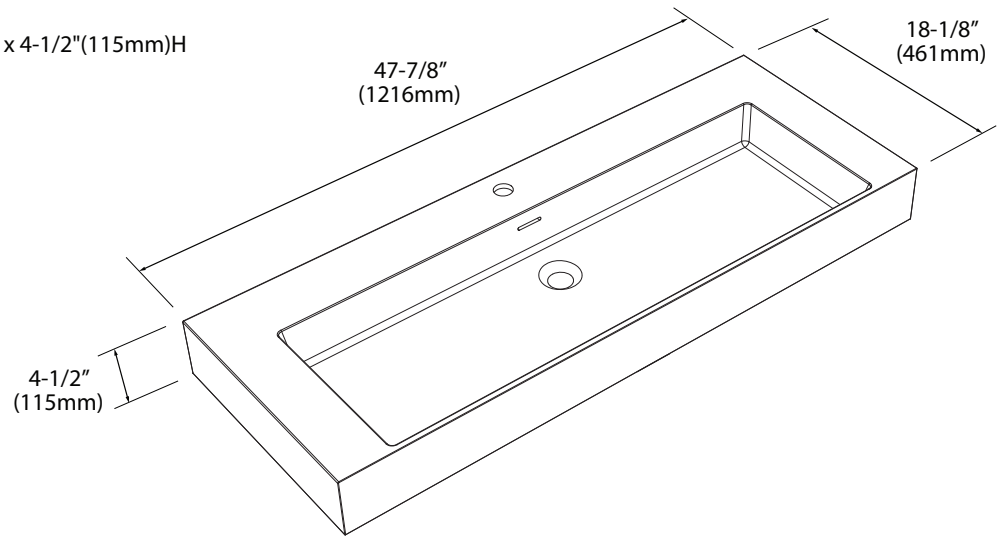

X-Stone Trough Sink - 48" Single Bowl

Specification & Installation Guide

Features

- X-Stone Trough sink 48" single bowl
- Size: 47-7/8"(1216mm)L x 18-1/8"(461mm)W x 4-1/2"(115mm)H
- Material: Solid Surface
- With overflow
- 4"H backsplash & sidesplash: Optional
- Single faucet: XTU1845-48-110-WH (shown)
- 8" widespread: XTU1845-48-130-WH
- No faucet hole: XTU1845-48-100-WH
- Packaging Dimensions: 51"x 21"x 7-1/2"
- Gross Weight: 65 lbs. / 30 kgs.

Finish

- Glossy White

Compliance: CSA B45.5-11/IAPMO Z124-11

For clarification, please contact Madeli Customer Care at (800)-819-6988 or (305)-718-8817 Ext. 1 or service@madeli.com

All dimensions are approximate and subject to standard tolerance. Specifications subject to change without prior notice.