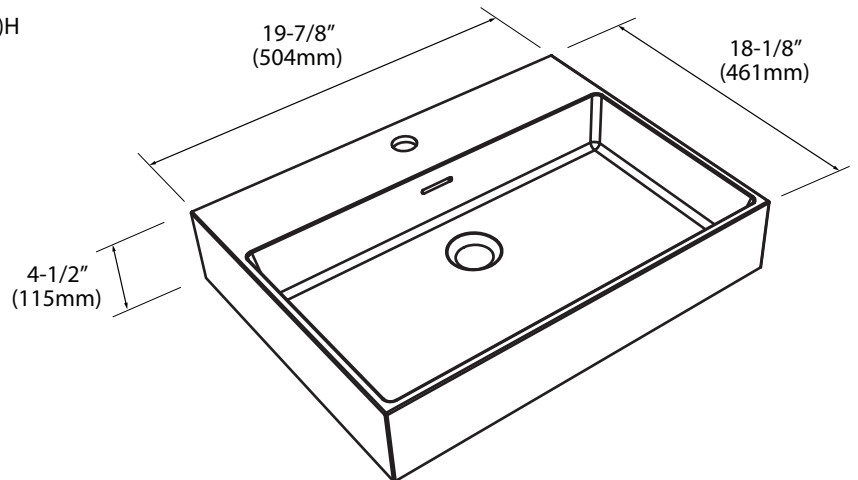

X-Stone Trough Sink - 20"

Specification & Installation Guide

Features

- X-Stone Trough sink 20"
- Size: 19-7/8"(504mm)L x 18-1/8"(461mm)W x 4-1/2"(115mm)H
- Material: Solid Surface
- With overflow
- 4"H backsplash & sidesplash: Optional
- Single faucet: XTU1845-20-110-WH (shown)
- No faucet hole: XTU1845-20-100-WH
- Packaging Dimensions: 23"x 21"x 7-1/2"
- Gross Weight: 30 lbs. / 14 kgs.

Finish

- Glossy White

Compliance: CSA B45.5-11/IAPMO Z124-11

For clarification, please contact Madeli Customer Care at (800)-819-6988 or (305)-718-8817 Ext. 1 or service@madeli.com
All dimensions are approximate and subject to standard tolerance. Specifications subject to change without prior notice.