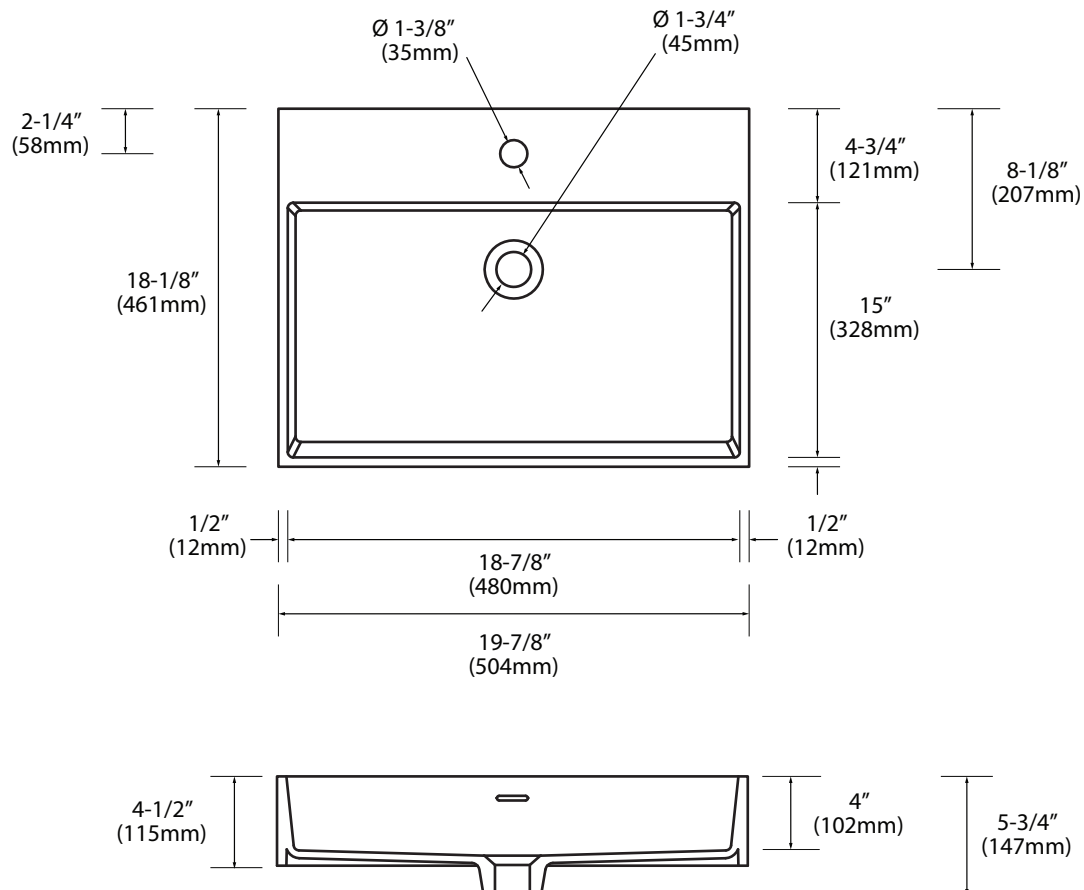

X-Stone Trough Sink - 20"

Specification & Installation Guide

Features

- X-Stone Trough sink 20"
- Size: 19-7/8"(504mm)L x 18-1/8"(461mm)W x 4-1/2"(115mm)H
- Material: Solid Surface
- With overflow
- 4"H backsplash & sidesplash: Optional
- Single faucet: XTU1845-20-110-WH (shown)
- No faucet hole: XTU1845-20-100-WH
- Packaging Dimensions: 23"x 21"x 7-1/2"
- Gross Weight: 30 lbs. / 14 kgs.

Finish

- Glossy White

Compliance: CSA B45.5-11/IAPMO Z124-11

For clarification, please contact Madeli Customer Care at (800)-819-6988 or (305)-718-8817 Ext. 1 or service@madeli.com
All dimensions are approximate and subject to standard tolerance. Specifications subject to change without prior notice.