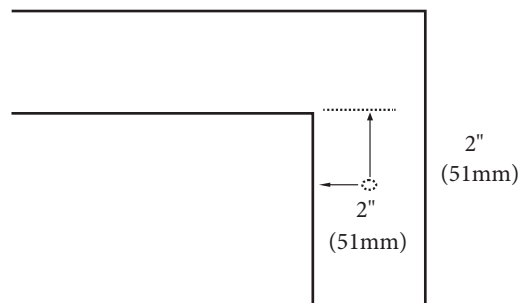

- QSA1812-42-110-XX - Single faucet (as shown)
- QSA1812-42-130-XX - 8" widespread

Quartzstone Countertop – 42"

Specification & Installation Guide

FEATURES

- Design: Quartzstone Countertop
- Material: Quartz composite.
- Dimension: 41-7/8" (1064 mm)L x 18-5/16" (465 mm)W x 3/4" (20 mm)H
- Basin cut-out for Madeli under mount sink CB-1813.
- Faucet hole(s): Single or 8" widespread.
- Backsplash is not included.
- Packaging Dimensions: 45" (1143 mm) x 21" (534 mm) x 4" (102 mm)
- Gross Weight: 65 lbs (30 kg)

TOP VIEW

UNDER SIDE VIEW (CLIP POSITIONS)

For clarification, please contact Madeli Customer Care at (800)-819-6988 or (305)-718-8817 Ext. 1

All dimensions are approximate and subject to standard tolerance. Specifications subject to change without prior notice.