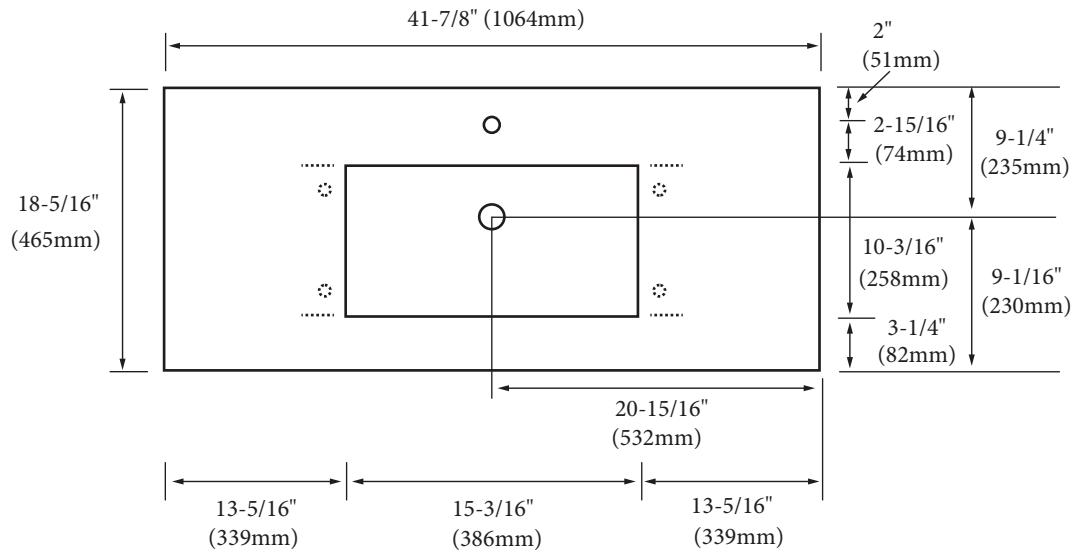

- QSA1812-42-110-XX - Single faucet (as shown)
- QSA1812-42-130-XX - 8" widespread

Quartzstone Countertop – 42"

Specification & Installation Guide

FEATURES

- Design: Quartzstone Countertop
- Material: Quartz composite.
- Dimension: 41-7/8" (1064 mm)L x 18-5/16" (465 mm)W x 3/4" (20 mm)H
- Basin cut-out for Madeli under mount sink CB-1813.
- Faucet hole(s): Single or 8" widespread.
- Backsplash is not included.
- Packaging Dimensions: 45" (1143 mm) x 21" (534 mm) x 4" (102 mm)
- Gross Weight: 65 lbs (30 kg)

TOP VIEW

UNDER SIDE VIEW (CLIP POSITIONS)

For clarification, please contact Madeli Customer Care at (800)-819-6988 or (305)-718-8817 Ext. 1

All dimensions are approximate and subject to standard tolerance. Specifications subject to change without prior notice.