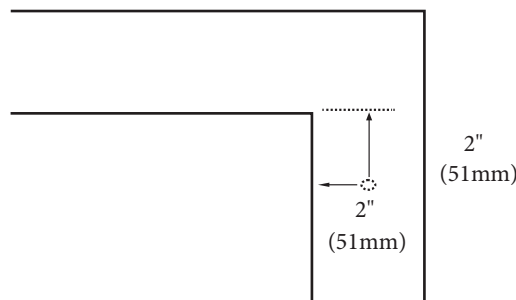

UNDER SIDE VIEW (CLIP POSITIONS)

For clarification, please contact Madeli Customer Care at (800)-819-6988 or (305)-718-8817 Ext. 1

All dimensions are approximate and subject to standard tolerance. Specifications subject to change without prior notice.