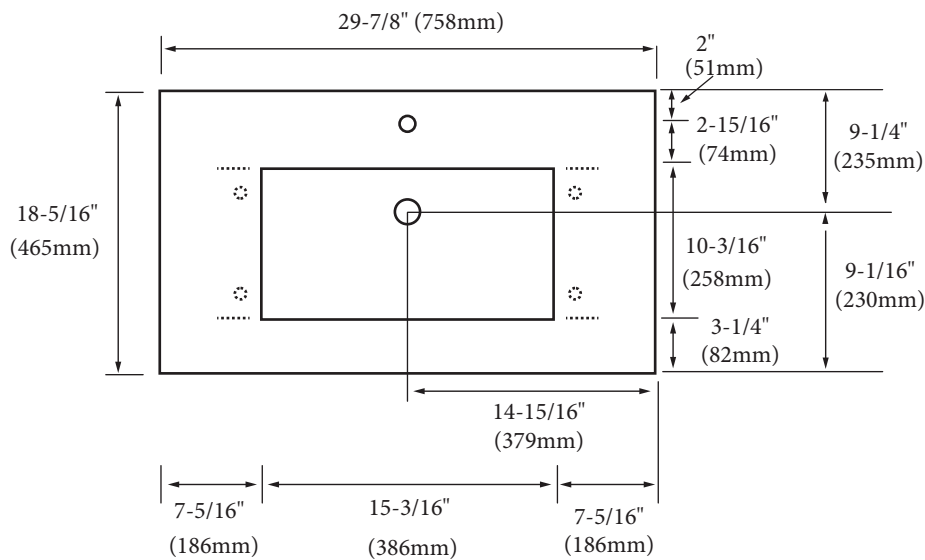

- QSA1812-30-110-XX - Single faucet (as shown)
- QSA1812-30-130-XX - 8" widespread

## Quartzstone Countertop – 30"

### FEATURES

- Design: Quartzstone Countertop
- Material: Quartz composite.
- Dimension: 29-7/8" (758 mm)L x 18-5/16" (465 mm)W x 3/4" (20 mm)H
- Basin cut-out for Madeli under mount sink CB-1813.
- Faucet hole(s): Single or 8" widespread.
- Backsplash is not included.
- Packaging Dimensions: 33" (838 mm) x 21" (534 mm) x 4" (102 mm)
- Gross Weight: 43 lbs (20 kg)

### UNDER SIDE VIEW (CLIP POSITIONS)

**For clarification, please contact Madeli Customer Care at (800)-819-6988 or (305)-718-8817 Ext. 1**

All dimensions are approximate and subject to standard tolerance. Specifications subject to change without prior notice.