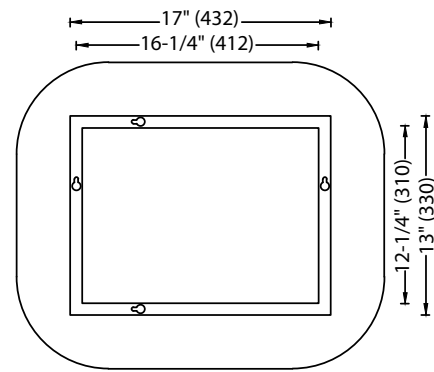

Euro Mirror Collection

Specification & Installation Guide

RL-PT2420-003-AL

Features

- Wall hung 20" x 24" frameless mirror
- Designer "floating" look with 6" round corners
- Dual installation: mirror can be hung in long or short direction
- Size: 20"(508 mm)H x 13/16"(20 mm)D x 24"(610 mm)W or 24"(610 mm)H x 13/16"(20 mm)D x 20"(508 mm)W
- Recessed/hidden aluminum support frame

Package dimension

27" x 23" x 3"

Gross weight

11 lbs / 5 kgs

FRONT VIEW

SIDE VIEW

→ 1" (25)
 → 3/16" (5)

BACK VIEW

RL-PT3020-003-AL

Features

- Wall hung 20" x 30" frameless mirror
- Designer "floating" look with 6" round corners
- Dual installation: mirror can be hung in long or short direction
- Size: 20"(508 mm)H x 13/16"(20 mm)D x 30"(762 mm)W or 30"(762 mm)H x 13/16"(20 mm)D x 20"(508 mm)W
- Recessed/hidden aluminum support frame

Package dimension

33" x 23" x 3"

Gross weight

14.19 lbs / 6.45 kgs

FRONT VIEW

SIDE VIEW

→ 1" (25)
 → 3/16" (5)

BACK VIEW