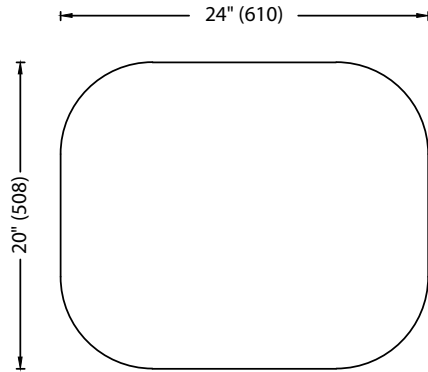

Euro Mirror Collection

Specification & Installation Guide

RL-PT2420-003-AL

Features

- Wall hung 20" x 24" frameless mirror
- Designer "floating" look with 6" round corners
- Dual installation: mirror can be hung in long or short direction
- Size: 20"(508 mm)H x 13/16"(20 mm)D x 24"(610 mm)W or 24"(610 mm)H x 13/16"(20 mm)D x 20"(508 mm)W
- Recessed/hidden aluminum support frame

Package dimension

27" x 23" x 3"

Gross weight

11 lbs / 5 kgs

FRONT VIEW

SIDE VIEW

→ 1" (25)
 → 3/16" (5)

BACK VIEW

RL-PT3020-003-AL

Features

- Wall hung 20" x 30" frameless mirror
- Designer "floating" look with 6" round corners
- Dual installation: mirror can be hung in long or short direction
- Size: 20"(508 mm)H x 13/16"(20 mm)D x 30"(762 mm)W or 30"(762 mm)H x 13/16"(20 mm)D x 20"(508 mm)W
- Recessed/hidden aluminum support frame

Package dimension

33" x 23" x 3"

Gross weight

14.19 lbs / 6.45 kgs

FRONT VIEW

SIDE VIEW

→ 1" (25)
 → 3/16" (5)

BACK VIEW