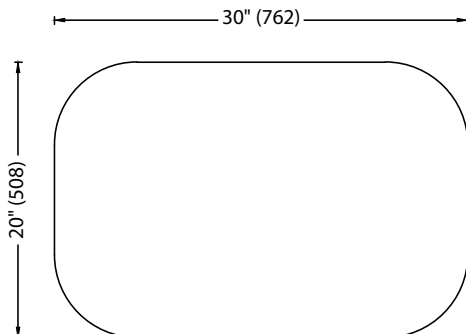

Euro Mirror Collection

Specification & Installation Guide

RL-PT2420-003-AL

Features

- Wall hung 20" x 24" frameless mirror
- Designer "floating" look with 6" round corners
- Dual installation: mirror can be hung in long or short direction
- Size: 20"(508 mm)H x 13/16"(20 mm)D x 24"(610 mm)W or 24"(610 mm)H x 13/16"(20 mm)D x 20"(508 mm)W
- Recessed/hidden aluminum support frame

Package dimension

27" x 23" x 3"

Gross weight

11 lbs / 5 kgs

FRONT VIEW

SIDE VIEW

→ 1" (25)
 → 3/16" (5)

BACK VIEW

RL-PT3020-003-AL

Features

- Wall hung 20" x 30" frameless mirror
- Designer "floating" look with 6" round corners
- Dual installation: mirror can be hung in long or short direction
- Size: 20"(508 mm)H x 13/16"(20 mm)D x 30"(762 mm)W or 30"(762 mm)H x 13/16"(20 mm)D x 20"(508 mm)W
- Recessed/hidden aluminum support frame

Package dimension

33" x 23" x 3"

Gross weight

14.19 lbs / 6.45 kgs

FRONT VIEW

SIDE VIEW

→ 1" (25)
 → 3/16" (5)

BACK VIEW