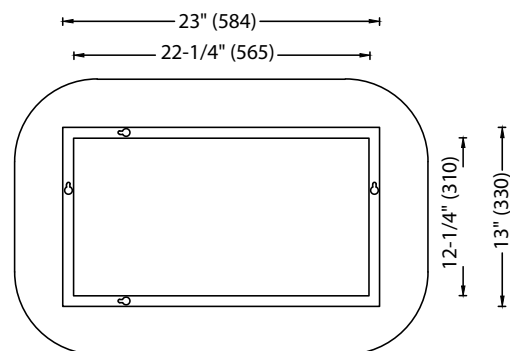

Euro Mirror Collection

Specification & Installation Guide

RL-PT2420-003-AL

Features

- Wall hung 20" x 24" frameless mirror
- Designer "floating" look with 6" round corners
- Dual installation: mirror can be hung in long or short direction
- Size: 20"(508 mm)H x 13/16"(20 mm)D x 24"(610 mm)W or 24"(610 mm)H x 13/16"(20 mm)D x 20"(508 mm)W
- Recessed/hidden aluminum support frame

Package dimension

27" x 23" x 3"

Gross weight

11 lbs / 5 kgs

FRONT VIEW

SIDE VIEW

→ 1" (25)
 → 3/16" (5)

BACK VIEW

RL-PT3020-003-AL

Features

- Wall hung 20" x 30" frameless mirror
- Designer "floating" look with 6" round corners
- Dual installation: mirror can be hung in long or short direction
- Size: 20"(508 mm)H x 13/16"(20 mm)D x 30"(762 mm)W or 30"(762 mm)H x 13/16"(20 mm)D x 20"(508 mm)W
- Recessed/hidden aluminum support frame

Package dimension

33" x 23" x 3"

Gross weight

14.19 lbs / 6.45 kgs

FRONT VIEW

SIDE VIEW

→ 1" (25)
 → 3/16" (5)

BACK VIEW