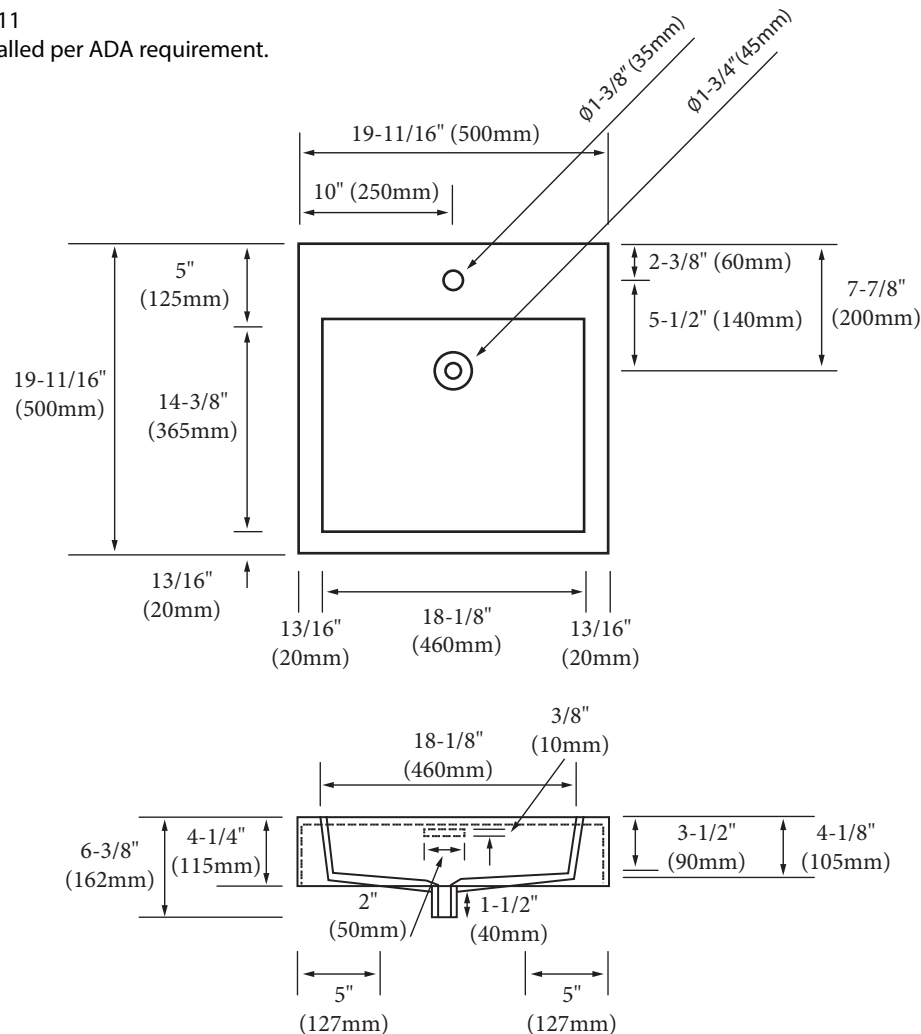

COMPLIANCE

CSA B45.5-11/IAPMO Z124-11

ADA Compliance when installed per ADA requirement.

For clarification, please contact Madeli Customer Care at (800)-819-6988 or (305)-718-8817 Ext. 1

All dimensions are approximate and subject to standard tolerance. Specifications subject to change without prior notice.