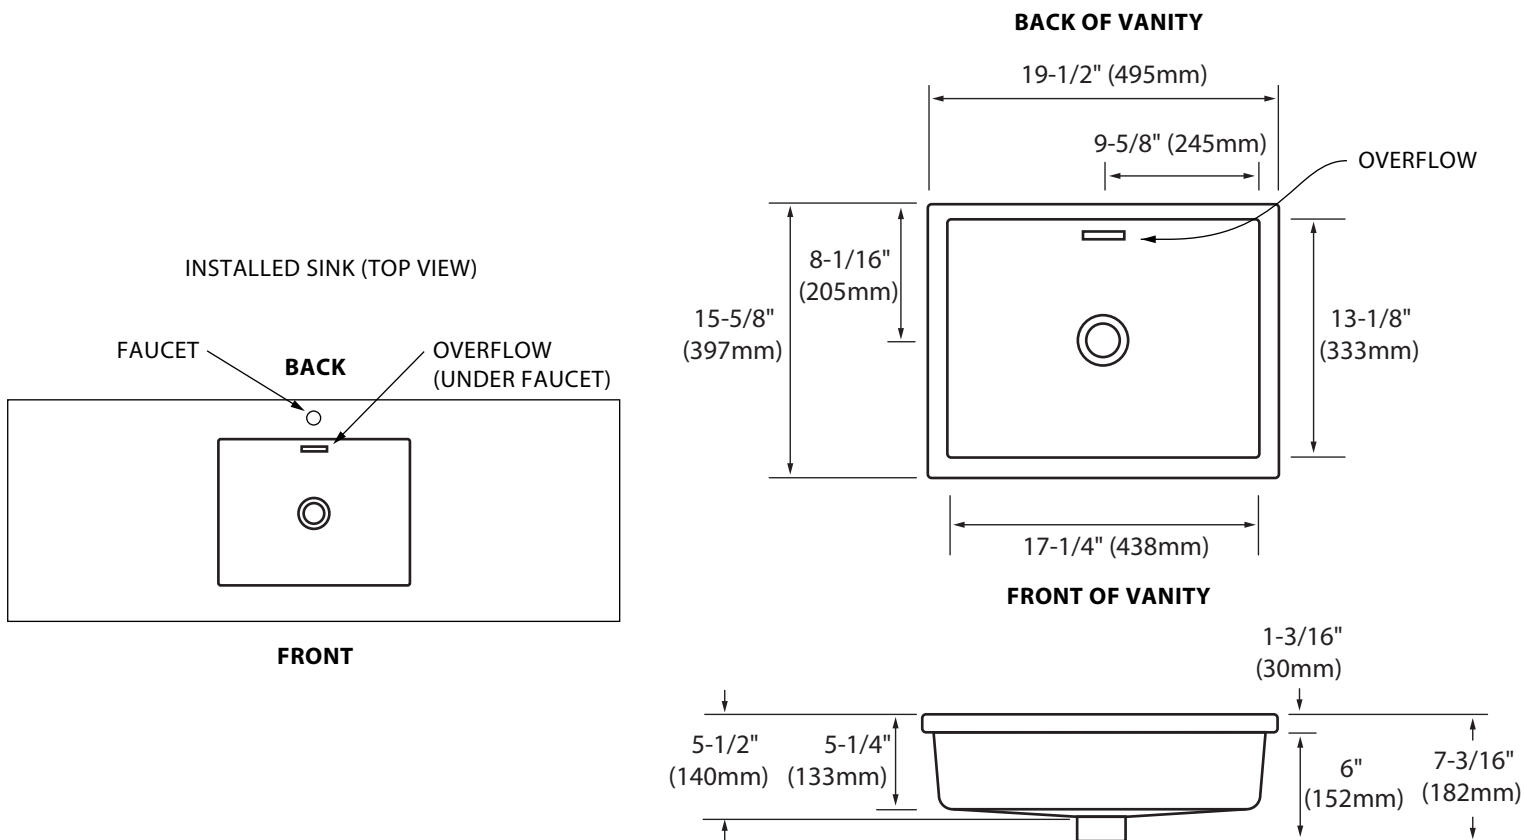

COMPLIANCE

CSA B45.5-11/IAPMO Z124-11

For clarification, please contact Madeli Customer Care at (800)-819-6988 or (305)-718-8817 Ext. 1

All dimensions are approximate and subject to standard tolerance. Specifications subject to change without prior notice.