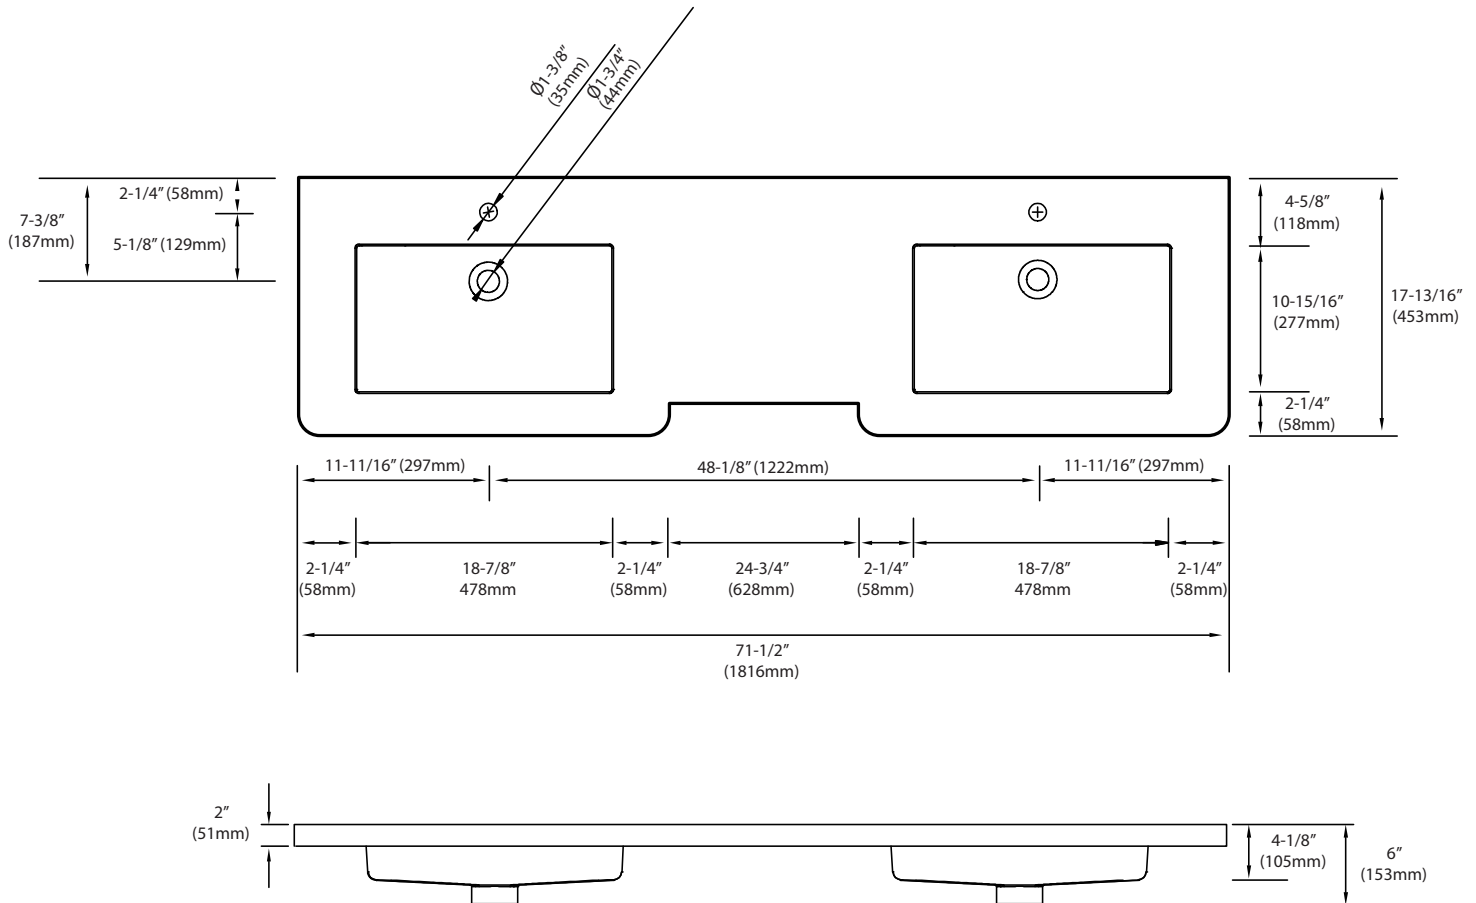

X-Stone Top/Basin - 72"

Specification & Installation Guide

Features

- X-Stone countertop and basin
- Size: 71-1/2"(1816mm)L x 17-13/16"(453mm)W x 2"(51mm)H
- Material: Solid Surface
- Overflow: Yes
- 4"H backsplash: Optional
- Single faucet: XTE1820-72-210-WH (as shown)
- 8" widespread: XTE1820-72-230-WH
- No faucet hole: XTE1820-72-200-WH
- Packaging Dimensions: 74-1/2"x 20-7/8" x 8-1/2"
- Gross Weight: 68.2 lbs. / 31 kgs.

Finishes

Glossy White

Compliance: CSA B45.5-11/IAPMO Z124-11

For clarification, please contact Madeli Customer Care at (800)-819-6988 or (305)-718-8817 Ext. 1

All dimensions are approximate and subject to standard tolerance. Specifications subject to change without prior notice.