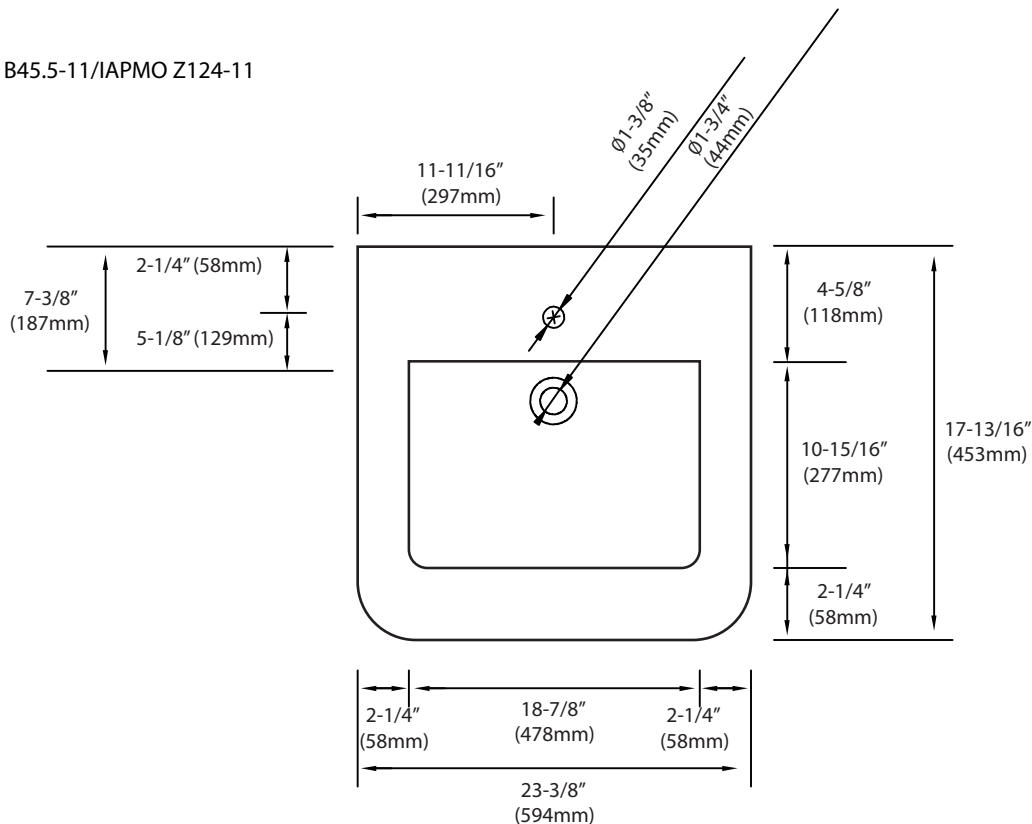

X-Stone Top/Basin - 24"

Specification & Installation Guide

Features

- X-Stone countertop and basin
- Size: 23-3/8"(594mm)L x 17-13/16"(453mm)W x 2"(51mm)H
- Material: Solid Surface
- Overflow: Yes
- 4"H backsplash: Optional
- Single faucet: XTE1820-24-110-WH (as shown)
- 8" widespread: XTE1820-24-130-WH
- No faucet hole: XTE1820-24-100-WH
- Packaging Dimensions: 26-3/8"x 20-7/8" x 8-1/2"
- Gross Weight: 31.9 lbs. / 14.5 kgs.

Finishes

Glossy White

Compliance: CSA B45.5-11/IAPMO Z124-11

For clarification, please contact Madeli Customer Care at (800)-819-6988 or (305)-718-8817 Ext. 1

All dimensions are approximate and subject to standard tolerance. Specifications subject to change without prior notice.