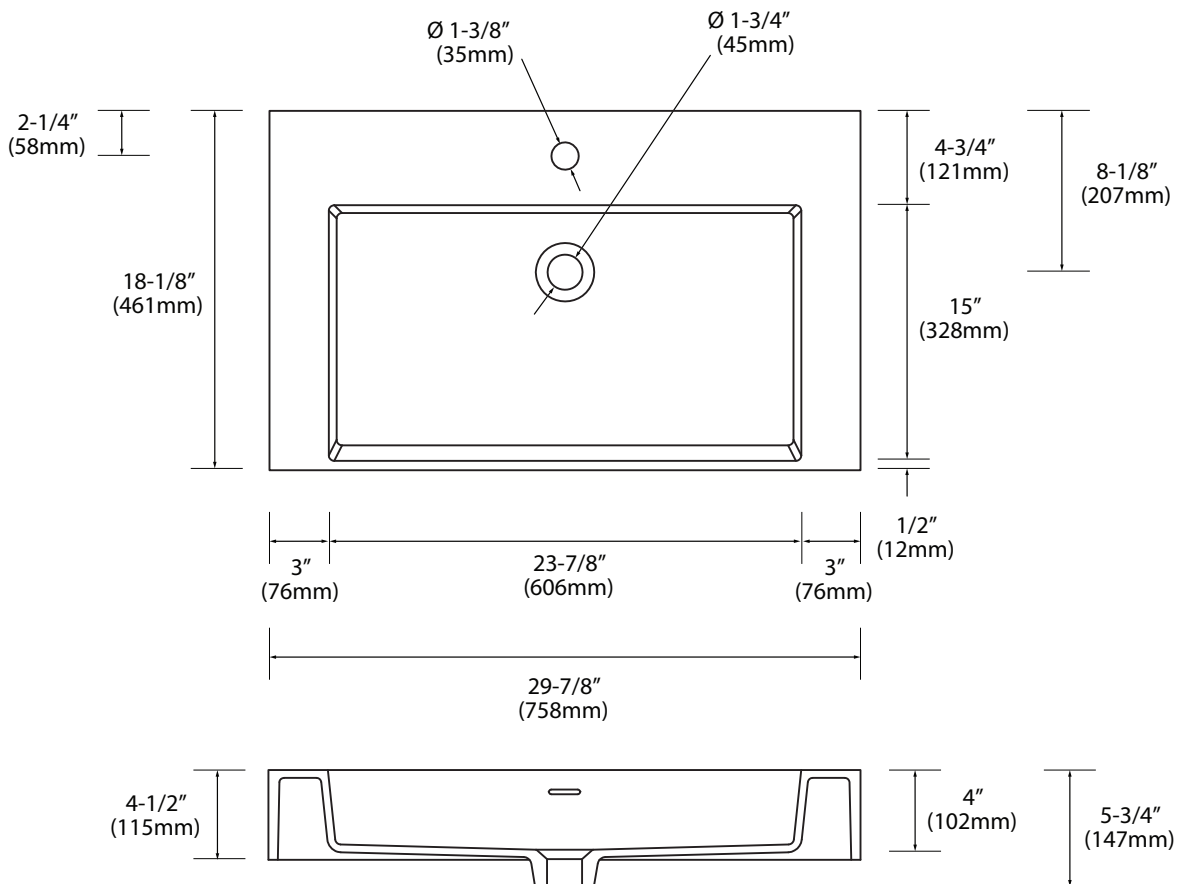

X-Stone Trough Sink - 30"

Specification & Installation Guide

Features

- X-Stone Trough sink 30"
- Size: 29-7/8"(758mm)L x 18-1/8"(461mm)W x 4-1/2"(115mm)H
- Material: Solid Surface
- With overflow
- 4"H backsplash & sidesplash: Optional
- Single faucet: XTU1845-30-110-WH (shown)
- 8" widespread: XTU1845-30-130-WH
- No faucet hole: XTU1845-30-100-WH
- Packaging Dimensions: 33"x 21"x 7-1/2"
- Gross Weight: 43 lbs. / 20 kgs.

Finish

- Glossy White

Compliance: CSA B45.5-11/IAPMO Z124-11

For clarification, please contact Madeli Customer Care at (800)-819-6988 or (305)-718-8817 Ext. 1 or service@madeli.com

All dimensions are approximate and subject to standard tolerance. Specifications subject to change without prior notice.