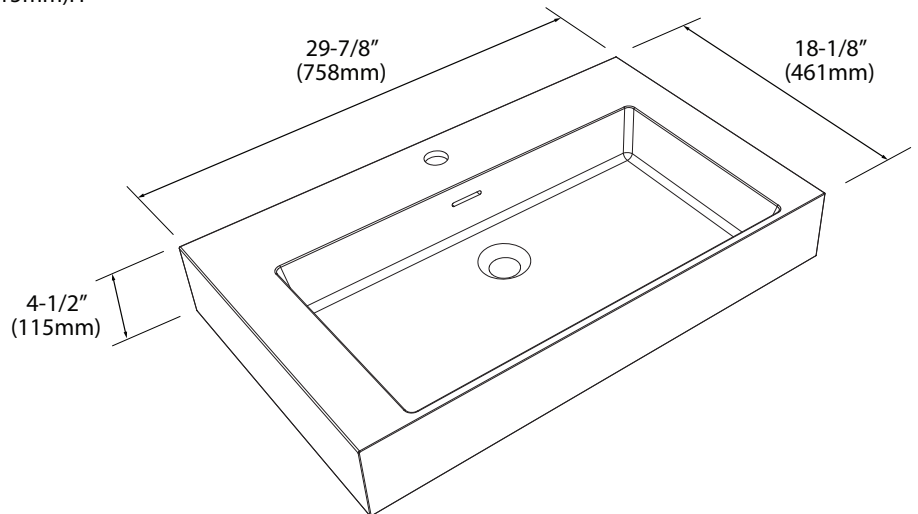

X-Stone Trough Sink - 30"

Specification & Installation Guide

Features

- X-Stone Trough sink 30"
- Size: 29-7/8"(758mm)L x 18-1/8"(461mm)W x 4-1/2"(115mm)H
- Material: Solid Surface
- With overflow
- 4"H backsplash & sidesplash: Optional
- Single faucet: XTU1845-30-110-WH (shown)
- 8" widespread: XTU1845-30-130-WH
- No faucet hole: XTU1845-30-100-WH
- Packaging Dimensions: 33"x 21"x 7-1/2"
- Gross Weight: 43 lbs. / 20 kgs.

Finish

- Glossy White

Compliance: CSA B45.5-11/IAPMO Z124-11

For clarification, please contact Madeli Customer Care at (800)-819-6988 or (305)-718-8817 Ext. 1 or service@madeli.com

All dimensions are approximate and subject to standard tolerance. Specifications subject to change without prior notice.