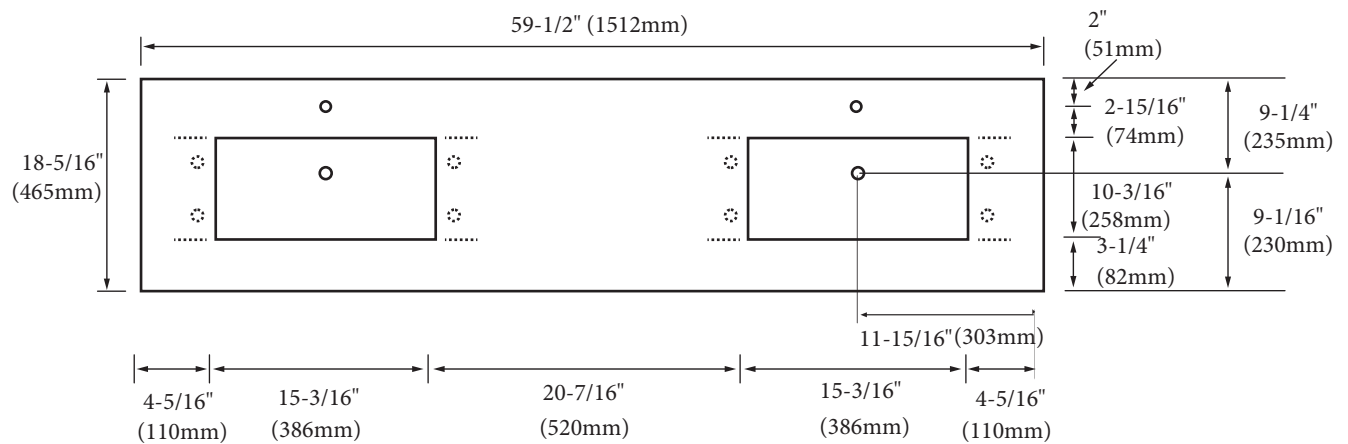

- QSA1812-60-210-XX - Single faucet (as shown)
- QSA1812-60-230-XX - 8" widespread

Quartzstone Countertop – 60" Double

Specification & Installation Guide

FEATURES

- Design: Quartzstone Countertop
- Material: Quartz composite.
- Dimension: 59-1/2" (1512 mm)L x 18-5/16" (465 mm)W x 1-1/4" (30 mm)H
- Two basins cut-out for Madeli under mount sink CB-1813.
- Faucet hole(s): Single or 8" widespread.
- Backsplash is not included.
- Packaging Dimensions: 63" (1600 mm) x 21" (534 mm) x 4" (102 mm)
- Gross Weight: 82 lbs (38 kg)

FINISHES

- White (WH)
- Soft-Grey (SG)
- White Carrara (WC)

TOP VIEW

UNDER SIDE VIEW (CLIP POSITIONS)

For clarification, please contact Madeli Customer Care at (800)-819-6988 or (305)-718-8817 Ext. 1

All dimensions are approximate and subject to standard tolerance. Specifications subject to change without prior notice.