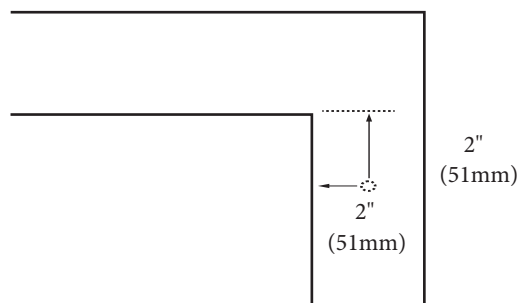

- QSA1812-60-210-XX - Single faucet (as shown)
- QSA1812-60-230-XX - 8" widespread

Quartzstone Countertop – 60" Double

Specification & Installation Guide

FEATURES

- Design: Quartzstone Countertop
- Material: Quartz composite.
- Dimension: 59-1/2" (1512 mm)L x 18-5/16" (465 mm)W x 1-1/4" (30 mm)H
- Two basins cut-out for Madeli under mount sink CB-1813.
- Faucet hole(s): Single or 8" widespread.
- Backsplash is not included.
- Packaging Dimensions: 63" (1600 mm) x 21" (534 mm) x 4" (102 mm)
- Gross Weight: 82 lbs (38 kg)

FINISHES

- White (WH)
- Soft-Grey (SG)
- White Carrara (WC)

TOP VIEW

UNDER SIDE VIEW (CLIP POSITIONS)

For clarification, please contact Madeli Customer Care at (800)-819-6988 or (305)-718-8817 Ext. 1

All dimensions are approximate and subject to standard tolerance. Specifications subject to change without prior notice.