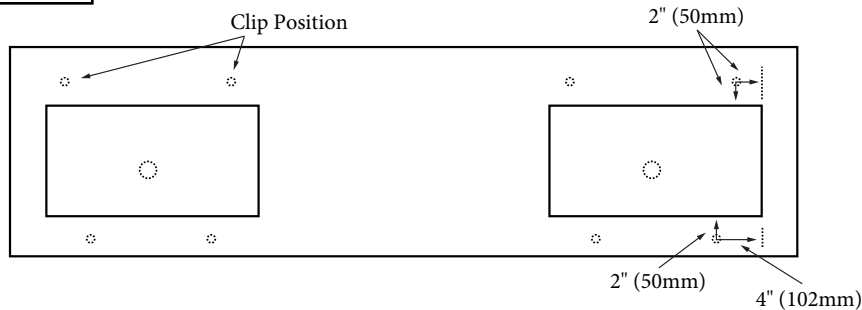

- QSV2230-72-210-XX - Single faucet (as shown)
- QSV2230-72-230-XX - 8" widespread

Quartzstone Countertop - 72

Specification & Installation Guide

FEATURES

- Design: Quartzstone Countertop with apron.
- Material: Quartz composite.
- Type: Above-counter with under mount sink
- Dimension: 71-15/16" (1827mm)L x 22-3/16" (564mm)W x 3" (76mm)H
- Slab thickness: 3/4" (20mm)
- Basin cut-out for Madeli undermount sink CB-2015.
- Faucet hole(s): Single or 8" widespread.
- 3" apron on front/left/right sides.
- 2-3/4" apron on back side.
- Backsplash included: 71-15/16"(1828mm)L x 3/4"(20) x 4"(102mm)H
- Packaging Dimensions: 26"(660mm) x 75"(1905mm) x 7"(178mm)
- Gross Weight: 140lbs (63.64kg).

COLOR/FINISH

- White (WH)
- Soft-Grey (SG)

Top View

Under Side View (Clip Positions)

Back View

For clarification, please contact Madeli Customer Care at (800)-819-6988 or (305)-718-8817 Ext. 1

All dimensions are approximate and subject to standard tolerance. Specifications subject to change without prior notice.