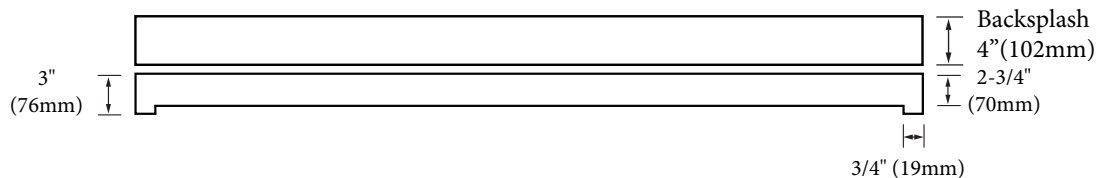

- QSV2230-72-210-XX - Single faucet (as shown)
- QSV2230-72-230-XX - 8" widespread

Quartzstone Countertop - 72

Specification & Installation Guide

FEATURES

- Design: Quartzstone Countertop with apron.
- Material: Quartz composite.
- Type: Above-counter with under mount sink
- Dimension: 71-15/16" (1827mm)L x 22-3/16" (564mm)W x 3" (76mm)H
- Slab thickness: 3/4" (20mm)
- Basin cut-out for Madeli undermount sink CB-2015.
- Faucet hole(s): Single or 8" widespread.
- 3" apron on front/left/right sides.
- 2-3/4" apron on back side.
- Backsplash included: 71-15/16"(1828mm)L x 3/4"(20) x 4"(102mm)H
- Packaging Dimensions: 26"(660mm) x 75"(1905mm) x 7"(178mm)
- Gross Weight: 140lbs (63.64kg).

COLOR/FINISH

- White (WH)
- Soft-Grey (SG)

Top View

Under Side View (Clip Positions)

Back View

For clarification, please contact Madeli Customer Care at (800)-819-6988 or (305)-718-8817 Ext. 1

All dimensions are approximate and subject to standard tolerance. Specifications subject to change without prior notice.