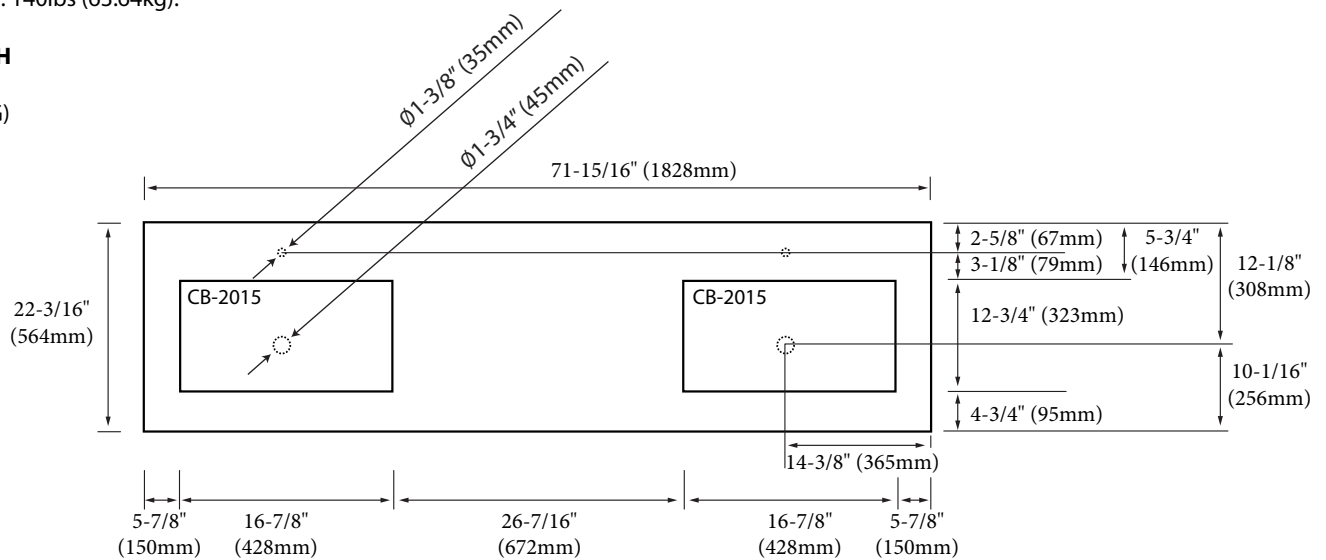

- QSV2230-72-210-XX - Single faucet (as shown)
- QSV2230-72-230-XX - 8" widespread

Quartzstone Countertop - 72

Specification & Installation Guide

FEATURES

- Design: Quartzstone Countertop with apron.
- Material: Quartz composite.
- Type: Above-counter with under mount sink
- Dimension: 71-15/16" (1827mm)L x 22-3/16" (564mm)W x 3" (76mm)H
- Slab thickness: 3/4" (20mm)
- Basin cut-out for Madeli undermount sink CB-2015.
- Faucet hole(s): Single or 8" widespread.
- 3" apron on front/left/right sides.
- 2-3/4" apron on back side.
- Backsplash included: 71-15/16"(1828mm)L x 3/4"(20) x 4"(102mm)H
- Packaging Dimensions: 26"(660mm) x 75"(1905mm) x 7"(178mm)
- Gross Weight: 140lbs (63.64kg).

COLOR/FINISH

- White (WH)
- Soft-Grey (SG)

Top View

Under Side View (Clip Positions)

Back View

For clarification, please contact Madeli Customer Care at (800)-819-6988 or (305)-718-8817 Ext. 1

All dimensions are approximate and subject to standard tolerance. Specifications subject to change without prior notice.