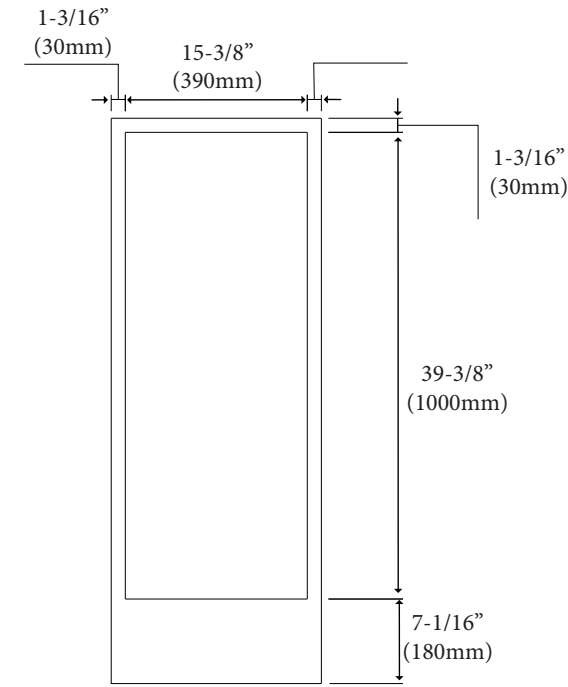

### Features

- Wall hung 48" H mirror.
- Size: 47-5/8" (1210mm) H x 1-3/16" (30mm) D x 17-3/4" (450mm) W.
- Plain framed mirror with wooden base.
- Furniture grade plywood layered with solid wood veneer and protected with several coats of polyurethane.
- Combines with Alassio Collection: B900-18H-002-XX.
- French Cleat installation. See B900-18H-002-XX Specification and installation Guide.

### Package Dimension

20-1/16" x 19-11/16" x 20-14/16"

### Gross Weight

39.6 lbs / 18 kgs

**For clarification, please contact Madeli Customer Care at (800)-819-6988 or (305)-718-8817 Ext. 1**  
All dimensions are approximate and subject to standard tolerance. Specifications subject to change without prior notice.