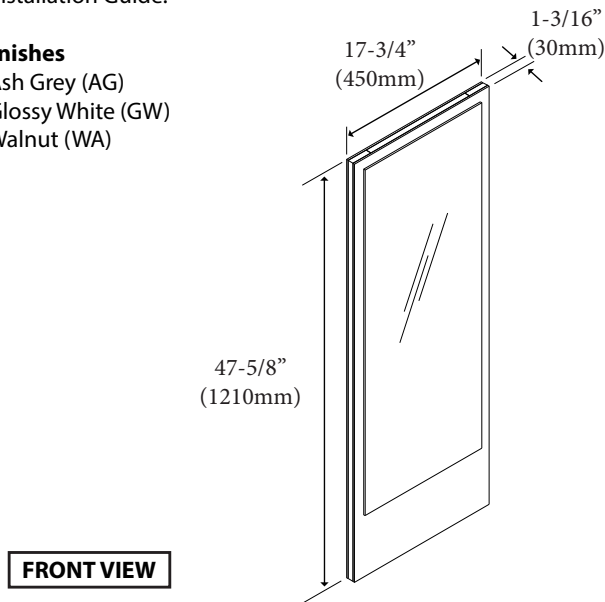

Alassio Framed Mirror

Specification & Installation Guide

Features

- Wall hung 48" H mirror.
- Size: 47-5/8" (1210mm) H x 1-3/16" (30mm) D x 17-3/4" (450mm) W.
- Plain framed mirror with wooden base.
- Furniture grade plywood layered with solid wood veneer and protected with several coats of polyurethane.
- Combines with Alassio Collection: B900-18H-002-XX.
- French Cleat installation. See B900-18H-002-XX Specification and installation Guide.

Finishes

- Ash Grey (AG)
- Glossy White (GW)
- Walnut (WA)

Package Dimension

20-1/16" x 19-11/16" x 20-14/16"

Gross Weight

39.6 lbs / 18 kgs

For clarification, please contact Madeli Customer Care at (800)-819-6988 or (305)-718-8817 Ext. 1
All dimensions are approximate and subject to standard tolerance. Specifications subject to change without prior notice.