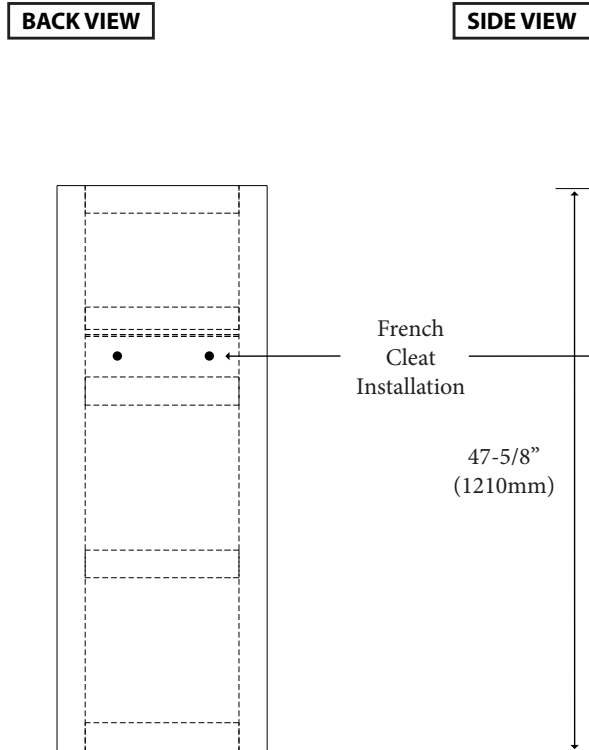

Alassio Framed Mirror

Specification & Installation Guide

Features

- Wall hung 48" H mirror.
- Size: 47-5/8" (1210mm) H x 1-3/16" (30mm) D x 17-3/4" (450mm) W.
- Plain framed mirror with wooden base.
- Furniture grade plywood layered with solid wood veneer and protected with several coats of polyurethane.
- Combines with Alassio Collection: B900-18H-002-XX.
- French Cleat installation. See B900-18H-002-XX Specification and installation Guide.

Finishes

- Ash Grey (AG)
- Glossy White (GW)
- Walnut (WA)

Package Dimension

20-1/16" x 19-11/16" x 20-14/16"

Gross Weight

39.6 lbs / 18 kgs

For clarification, please contact Madeli Customer Care at (800)-819-6988 or (305)-718-8817 Ext. 1
All dimensions are approximate and subject to standard tolerance. Specifications subject to change without prior notice.