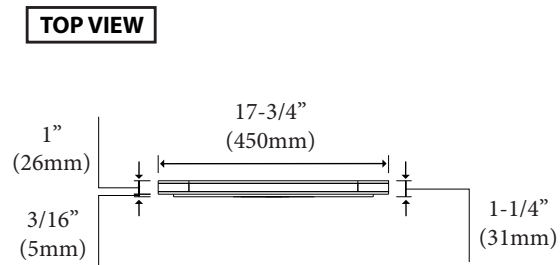

### Features

- Wall hung 48" H mirror.
- Size: 47-5/8" (1210mm) H x 1-3/16" (30mm) D x 17-3/4" (450mm) W.
- Plain framed mirror with wooden base.
- Furniture grade plywood layered with solid wood veneer and protected with several coats of polyurethane.
- Combines with Alassio Collection: B900-18H-002-XX.
- French Cleat installation. See B900-18H-002-XX Specification and installation Guide.

### Package Dimension

20-1/16" x 19-11/16" x 20-14/16"

### Gross Weight

39.6 lbs / 18 kgs

**For clarification, please contact Madeli Customer Care at (800)-819-6988 or (305)-718-8817 Ext. 1**  
All dimensions are approximate and subject to standard tolerance. Specifications subject to change without prior notice.