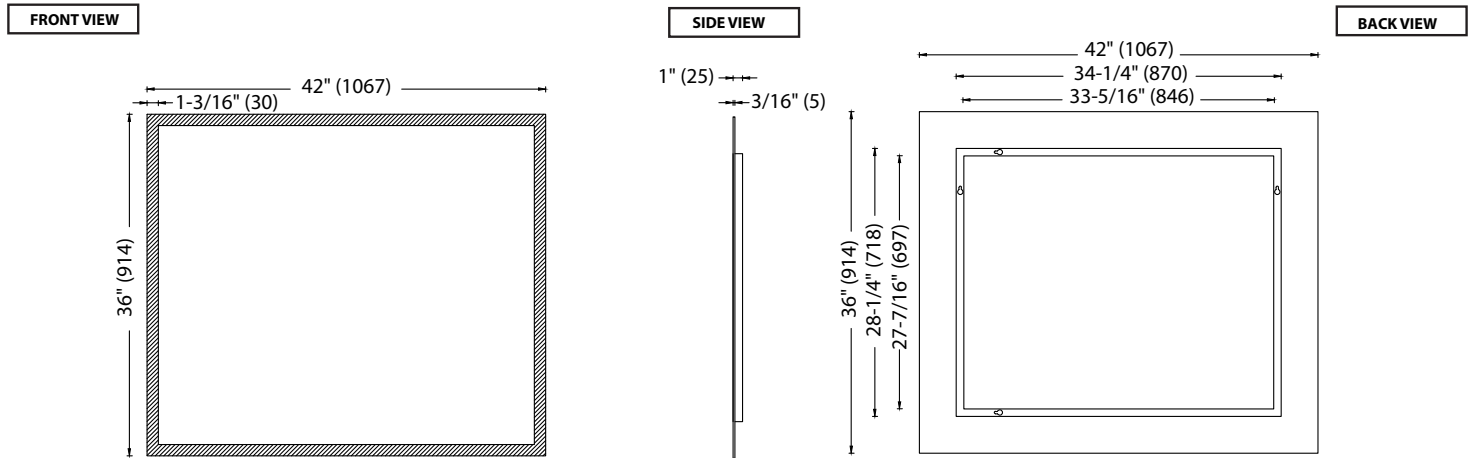

The Edge Frosted Mirror Collection

Specification & Installation Guide

RL-EG4236-F03-AL

Features

- Wall hung 42" x 36" frameless mirror
- Designer "floating" look - 3/4" off the wall
- Dual installation: mirror can be hung in long or short direction
- Size: 36"(914 mm)H x 13/16"(20 mm)D x 42"(1067 mm)W or 42"(1067 mm)H x 13/16"(20 mm)D x 36"(914 mm)W
- Frameless DualFrost™ etched mirror edges with aluminum base
- Copper free mirror and GreenShield™ protective backing

Package dimension

45" x 39" x 6"

Gross weight

34 lbs / 16 kgs

RL-EG4836-F03-AL

Features

- Wall hung 48" x 36" frameless mirror
- Designer "floating" look - 3/4" off the wall
- Dual installation: mirror can be hung in long or short direction
- Size: 36"(914 mm)H x 13/16"(20 mm)D x 48"(1219 mm)W or 48"(1219 mm)H x 13/16"(20 mm)D x 36"(914 mm)W
- Frameless DualFrost™ etched mirror edges with aluminum base
- Copper free mirror and GreenShield™ protective backing

Package dimension

51" x 39" x 6"

Gross weight

40 lbs / 18 kgs

For clarification, please contact Madeli Customer Care at (800)-819-6988 or (305)-718-8817 Ext. 1

All dimensions are approximate and subject to standard tolerance. Specifications subject to change without prior notice.