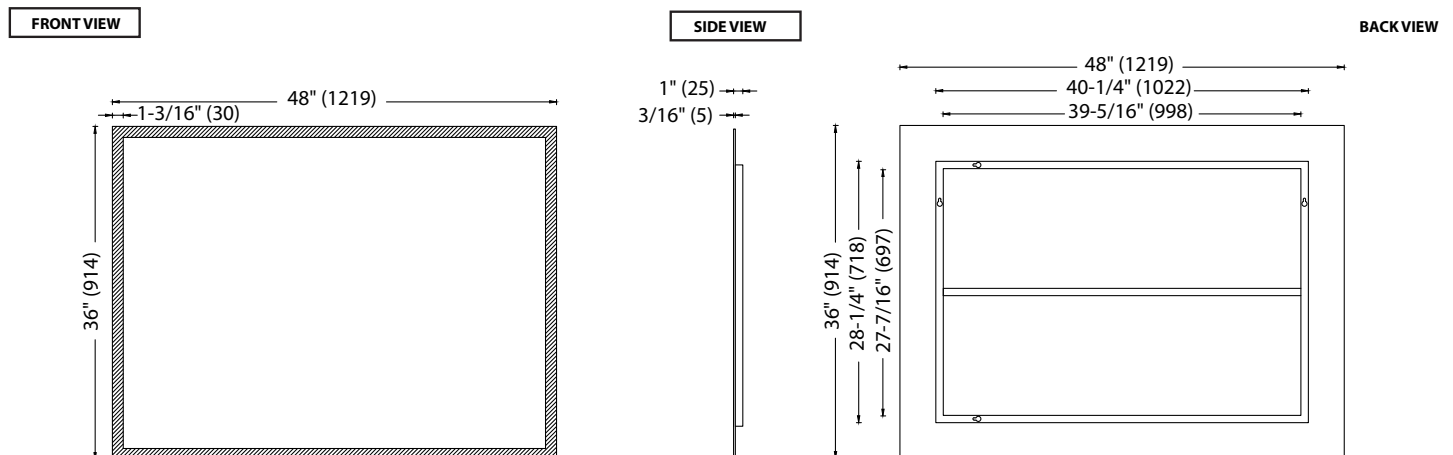

The Edge Frosted Mirror Collection

Specification & Installation Guide

RL-EG4236-F03-AL

Features

- Wall hung 42" x 36" frameless mirror
- Designer "floating" look - 3/4" off the wall
- Dual installation: mirror can be hung in long or short direction
- Size: 36"(914 mm)H x 13/16"(20 mm)D x 42"(1067 mm)W or 42"(1067 mm)H x 13/16"(20 mm)D x 36"(914 mm)W
- Frameless DualFrost™ etched mirror edges with aluminum base
- Copper free mirror and GreenShield™ protective backing

Package dimension

45" x 39" x 6"

Gross weight

34 lbs / 16 kgs

RL-EG4836-F03-AL

Features

- Wall hung 48" x 36" frameless mirror
- Designer "floating" look - 3/4" off the wall
- Dual installation: mirror can be hung in long or short direction
- Size: 36"(914 mm)H x 13/16"(20 mm)D x 48"(1219 mm)W or 48"(1219 mm)H x 13/16"(20 mm)D x 36"(914 mm)W
- Frameless DualFrost™ etched mirror edges with aluminum base
- Copper free mirror and GreenShield™ protective backing

Package dimension

51" x 39" x 6"

Gross weight

40 lbs / 18 kgs

For clarification, please contact Madeli Customer Care at (800)-819-6988 or (305)-718-8817 Ext. 1

All dimensions are approximate and subject to standard tolerance. Specifications subject to change without prior notice.