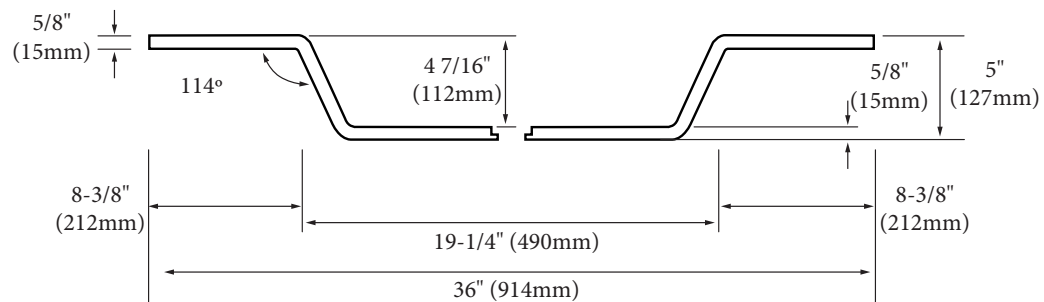

Glass Top/Basin 36"

Specification & Installation Guide

FEATURES

- Design: contemporary with rectangular basin.
- Material: Tempered glass.
- Type: above-counter
- Overflow: no
- Dimensions : 36" (914mm)L x 18-1/8" (461mm)W x 5/8" (15mm)
- Countertop thickness: 5/8" (15mm).
- Drain hole: \varnothing 1-3/4" (45mm)
- Faucet hole: Single.
- Bowl depth: 5" (127mm)
- Water depth: 3-1/4" (83mm).
- Backsplash included: 4" (102mm) x 5/8" (15mm)
- Packaging Dimensions: 22" (559mm) x 40" (1016mm) x 10" (254mm)
- Gross Weight: 49lbs (22.3kg)

FINISHES

- Ever Green (EG)
- Winter White (WW)

For clarification, please contact Madeli Customer Care at (800)-819-6988 or (305)-718-8817 Ext. 1

All dimensions are approximate and subject to standard tolerance. Specifications subject to change without prior notice.