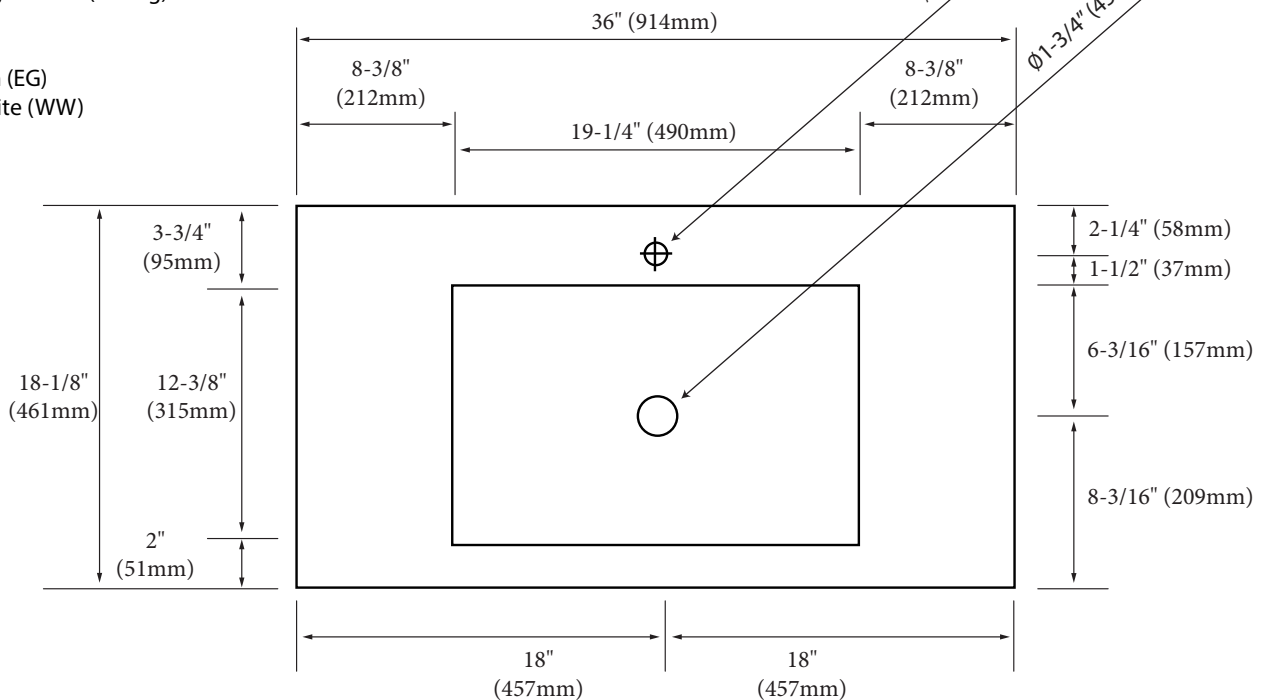

Glass Top/Basin 36"

Specification & Installation Guide

FEATURES

- Design: contemporary with rectangular basin.
- Material: Tempered glass.
- Type: above-counter
- Overflow: no
- Dimensions : 36" (914mm)L x 18-1/8" (461mm)W x 5/8" (15mm)
- Countertop thickness: 5/8" (15mm).
- Drain hole: \varnothing 1-3/4" (45mm)
- Faucet hole: Single.
- Bowl depth: 5" (127mm)
- Water depth: 3-1/4" (83mm).
- Backsplash included: 4" (102mm) x 5/8" (15mm)
- Packaging Dimensions: 22" (559mm) x 40" (1016mm) x 10" (254mm)
- Gross Weight: 49lbs (22.3kg)

FINISHES

- Ever Green (EG)
- Winter White (WW)

For clarification, please contact Madeli Customer Care at (800)-819-6988 or (305)-718-8817 Ext. 1

All dimensions are approximate and subject to standard tolerance. Specifications subject to change without prior notice.