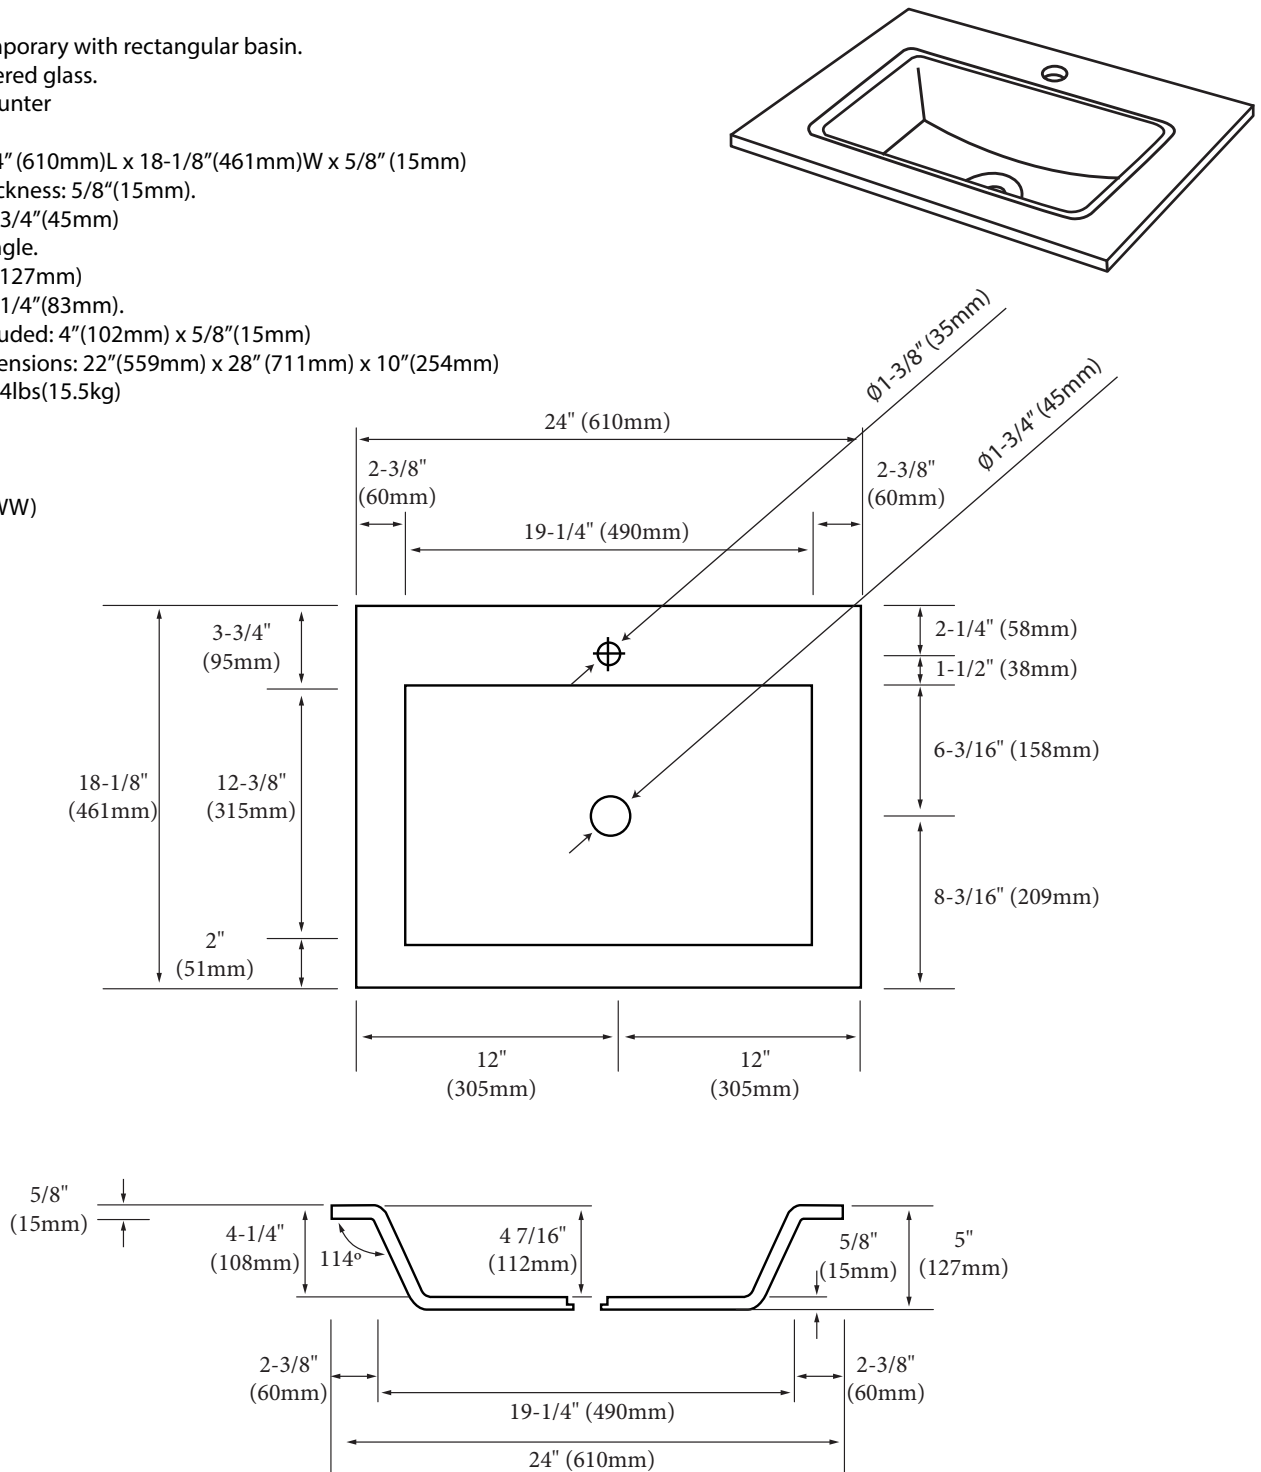

Glass Top/Basin 24"

Specification & Installation Guide

FEATURES

- Design: contemporary with rectangular basin.
- Material: Tempered glass.
- Type: above-counter
- Overflow: no
- Dimensions : 24" (610mm)L x 18-1/8"(461mm)W x 5/8" (15mm)
- Countertop thickness: 5/8"(15mm).
- Drain hole: $\varnothing$ 1-3/4"(45mm)
- Faucet hole: Single.
- Bowl depth: 5"(127mm)
- Water depth: 3-1/4"(83mm).
- Backsplash included: 4"(102mm) x 5/8"(15mm)
- Packaging Dimensions: 22"(559mm) x 28"(711mm) x 10"(254mm)
- Gross Weight: 34lbs(15.5kg)

FINISHES

- Ever Green (EG)
- Winter White (WW)

For clarification, please contact Madeli Customer Care at (800)-819-6988 or (305)-718-8817 Ext. 1

All dimensions are approximate and subject to standard tolerance. Specifications subject to change without prior notice.