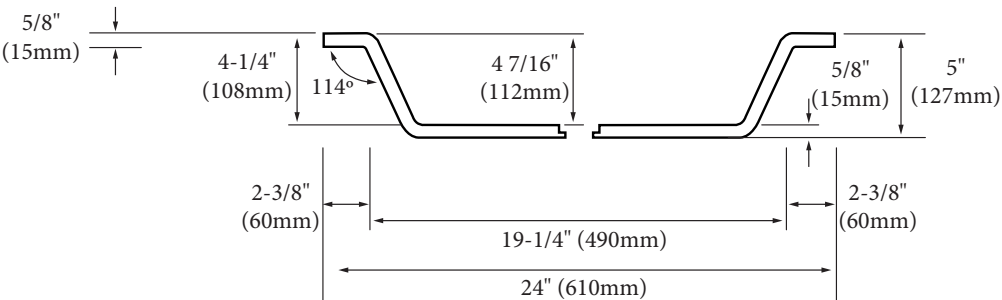

Glass Top/Basin 24"

Specification & Installation Guide

FEATURES

- Design: contemporary with rectangular basin.
- Material: Tempered glass.
- Type: above-counter
- Overflow: no
- Dimensions : 24" (610mm)L x 18-1/8"(461mm)W x 5/8" (15mm)
- Countertop thickness: 5/8"(15mm).
- Drain hole: $\varnothing$ 1-3/4"(45mm)
- Faucet hole: Single.
- Bowl depth: 5"(127mm)
- Water depth: 3-1/4"(83mm).
- Backsplash included: 4"(102mm) x 5/8"(15mm)
- Packaging Dimensions: 22"(559mm) x 28"(711mm) x 10"(254mm)
- Gross Weight: 34lbs(15.5kg)

FINISHES

- Ever Green (EG)
- Winter White (WW)

For clarification, please contact Madeli Customer Care at (800)-819-6988 or (305)-718-8817 Ext. 1

All dimensions are approximate and subject to standard tolerance. Specifications subject to change without prior notice.