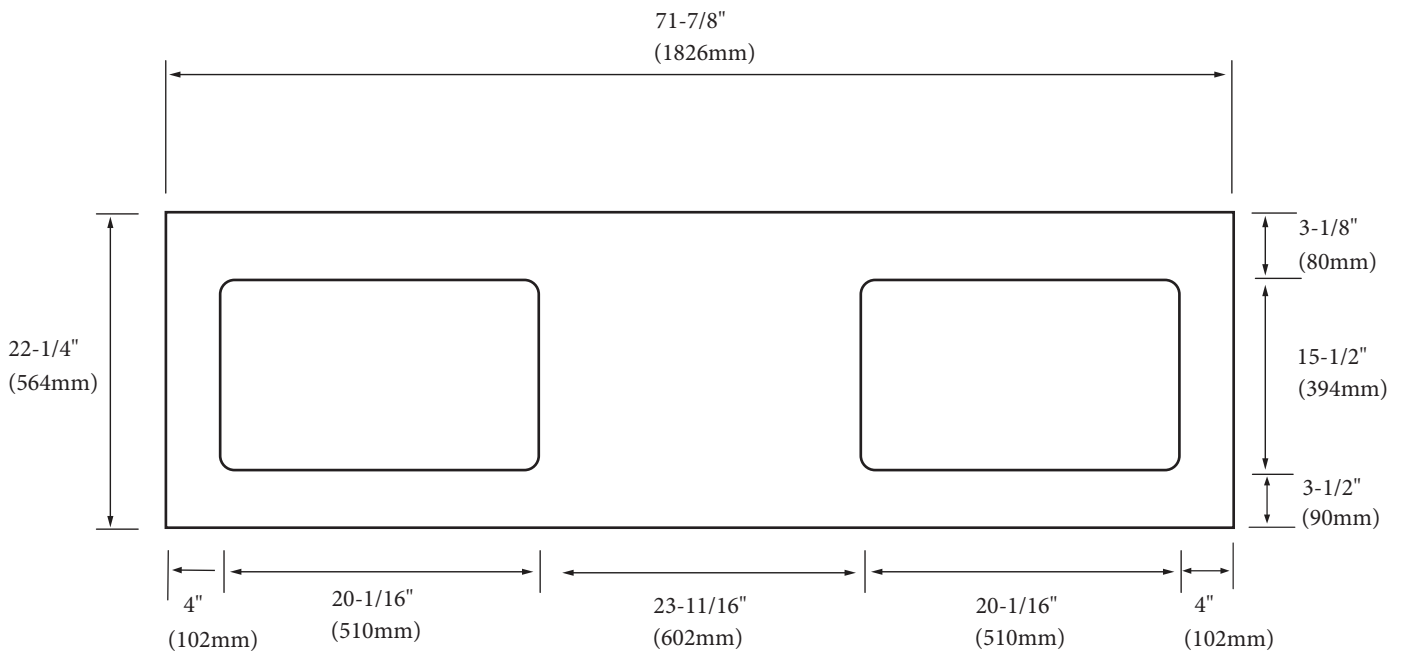

Glass Top/Basin 72"

Specification & Installation Guide

FEATURES

- Design: Glass Countertop
- Material: Tempered Glass
- Type: Above-counter with pre cut-out hole
- Dimension: 71-7/8" (1826 mm)L x 22-1/4" (564 mm)W x 5/8" (15 mm)H
- Pre cut-out hole for Madeli semi-recess ceramic basin CB-7120-WH
- 4"H backsplash is included
- Packaging Dimensions: 76" (1936mm) x 27" (686mm) x 3" (76mm)
- Gross Weight: 79 lbs (36 kg)

FINISHES

- Winter White (WW)
- Smoke Grey (SM)

For clarification, please contact Madeli Customer Care at (800)-819-6988 or (305)-718-8817 Ext. 1

All dimensions are approximate and subject to standard tolerance. Specifications subject to change without prior notice.