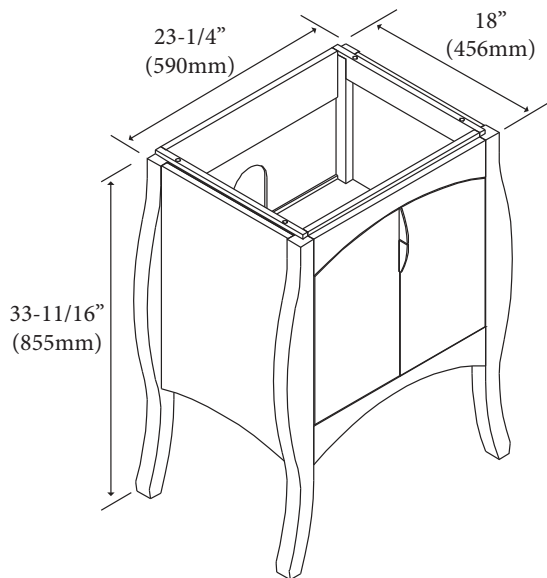

### Features

- Free standing 27" vanity : 33-11/16"(855mm)H x 18"(456mm)D x 23-1/4" (590mm)W. Overall Width: 26-3/8"(664mm)
- Furniture grade plywood layered with solid wood veneer and protected with several coats of polyurethane.
- Matching finish inside out
- Two soft-close doors
- Interior bottom drawer with full extension soft-close European hardware
- Handles: Polished chrome finish (Stainless steel finish optional)

### Package Dimension

29" x 22" x 37"

### Gross Weight

61 lbs / 27.73 kgs