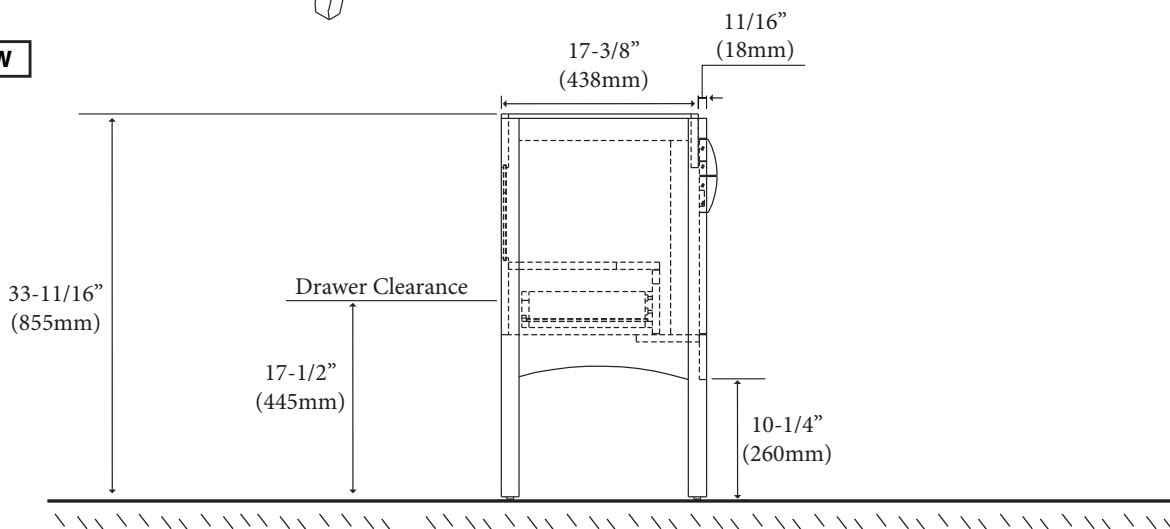

SIDE VIEW

For clarification, please contact Madeli Customer Care at (800)-819-6988 or (305)-718-8817 Ext. 1

All dimensions are approximate and subject to standard tolerance. Specifications subject to change without prior notice.