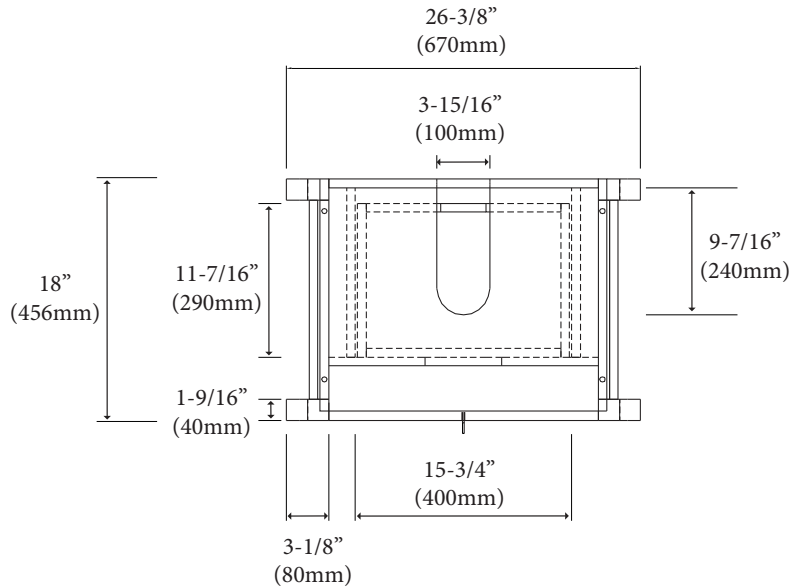

Sorrento - 27"

Specification & Installation Guide

TOP VIEW