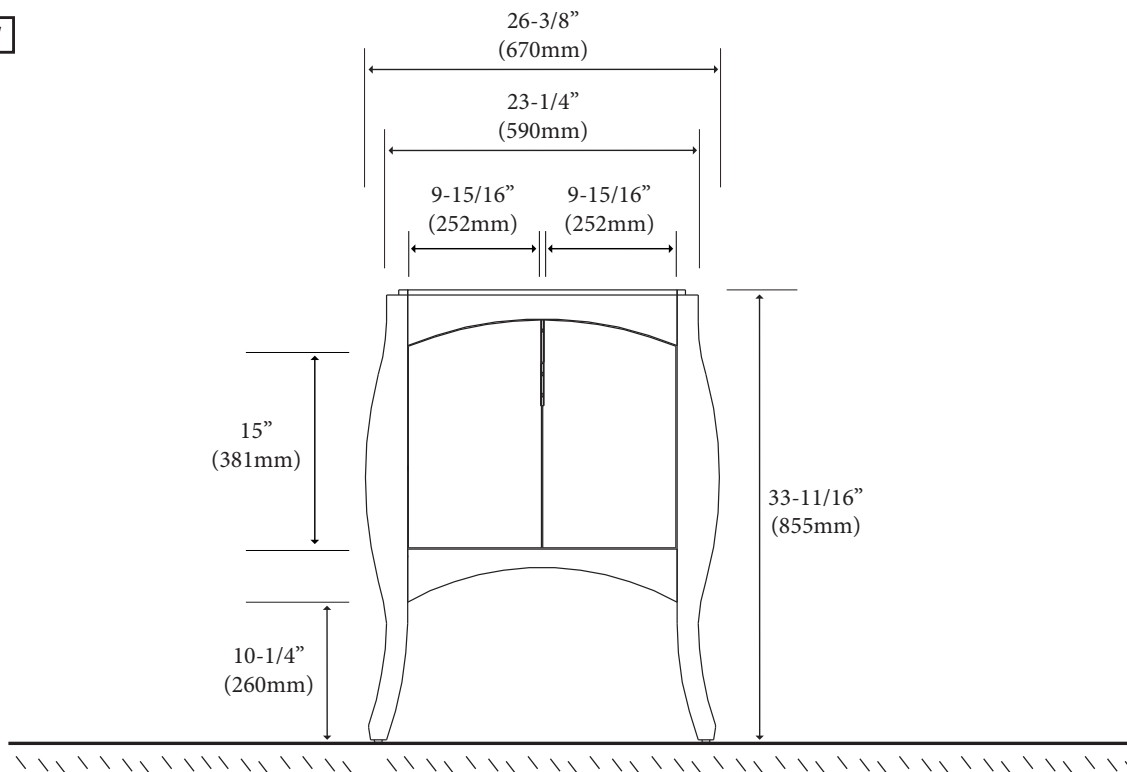

### Features

- Free standing 27" vanity : 33-11/16"(855mm)H x 18"(456mm)D x 23-1/4" (590mm)W. Overall Width: 26-3/8"(664mm)
- Furniture grade plywood layered with solid wood veneer and protected with several coats of polyurethane.
- Matching finish inside out
- Two soft-close doors
- Interior bottom drawer with full extension soft-close European hardware
- Handles: Polished chrome finish (Stainless steel finish optional)

### Package Dimension

29" x 22" x 37"

### TOP VIEW

### ROUGH-IN DIMENSION