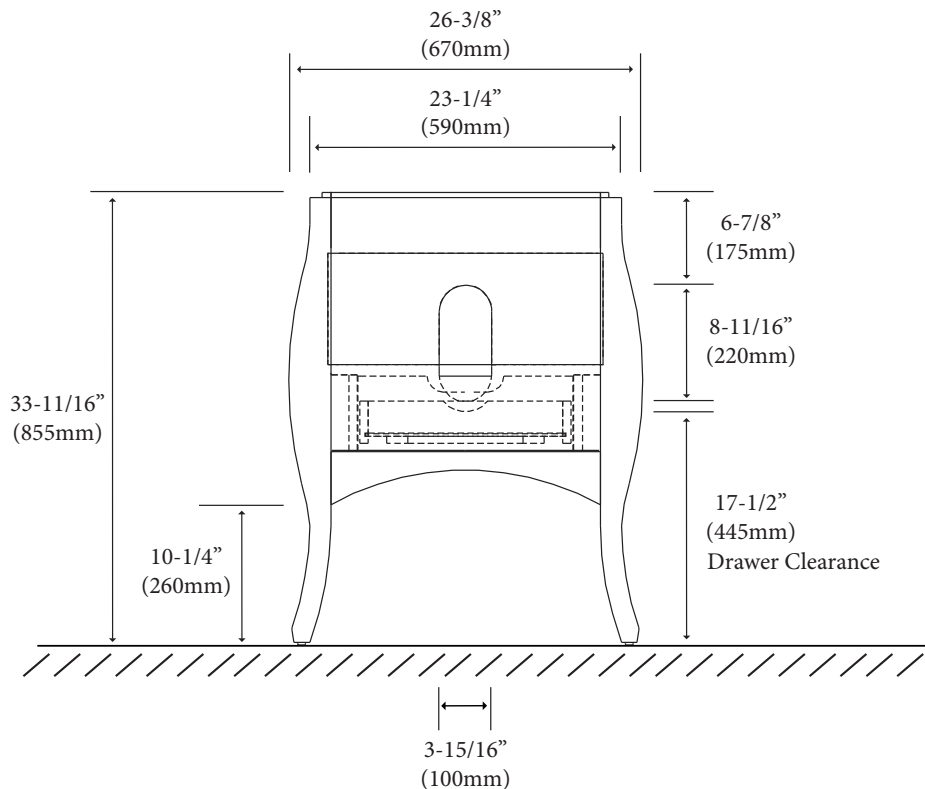

BACK VIEW

For clarification, please contact Madeli Customer Care at (800)-819-6988 or (305)-718-8817 Ext. 1
All dimensions are approximate and subject to standard tolerance. Specifications subject to change without prior notice.