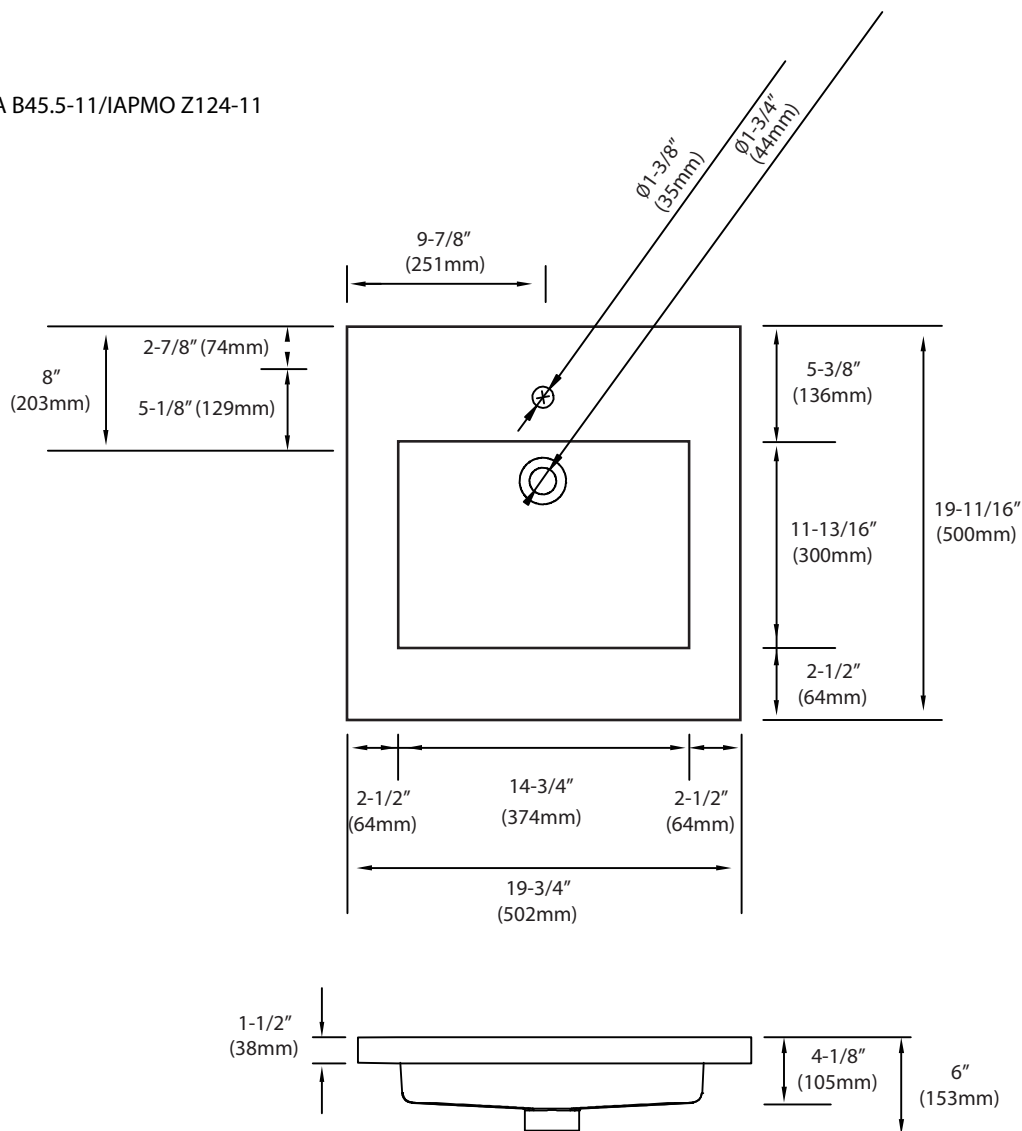

X-Stone Top/Basin - 20"

Specification & Installation Guide

Features

- X-Stone countertop and basin
- Size: 19-3/4"(502mm)L x 19-11/16"(500mm)W x 2"(51mm)H
- Material: Solid Surface
- Overflow: Yes
- 4" backsplash & sidesplash: Optional
- Single faucet: XTU2015-20-110-WH (as shown)
- No faucet hole: XTU2015-20-100-WH
- Packaging Dimensions: 22-3/4"x 22-3/4" x 8-1/2"
- Gross Weight: 26.4 lbs. / 12 kgs.

Finishes

Glossy White

Compliance: CSA B45.5-11/IAPMO Z124-11

For clarification, please contact Madeli Customer Care at (800)-819-6988 or (305)-718-8817 Ext. 1

All dimensions are approximate and subject to standard tolerance. Specifications subject to change without prior notice.