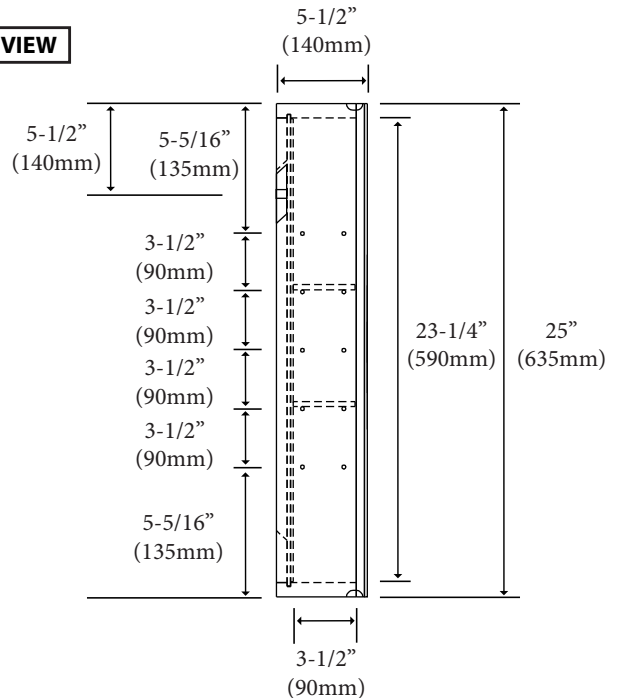

### Features

- Wall hung 25"H x 24"W frameless medicine cabinet.
- Exterior and Interior Mirrors.
- Cabinet size: 25"(635mm)H x 5-1/2"(140mm)D x 23-5/8"(600mm)W
- Mirror size: : 25"(635mm)H x 23-5/8"(600mm)W
- Furniture grade plywood layered with solid wood veneer and protected with several coats of polyurethane.
- Matching finish inside out
- One soft-close door with adjustable European Hardware
- Two adjustable glass shelves
- Round magnifying mirror included
- Non-handed. Can be installed right or left hand

### Package Dimension

26" x 8" x 27"

### Gross Weight

39lbs/17.73kgs

### Glass Shelf

22-1/4" (565mm) x 3-1/8" (80mm) x 3/16" (5mm)