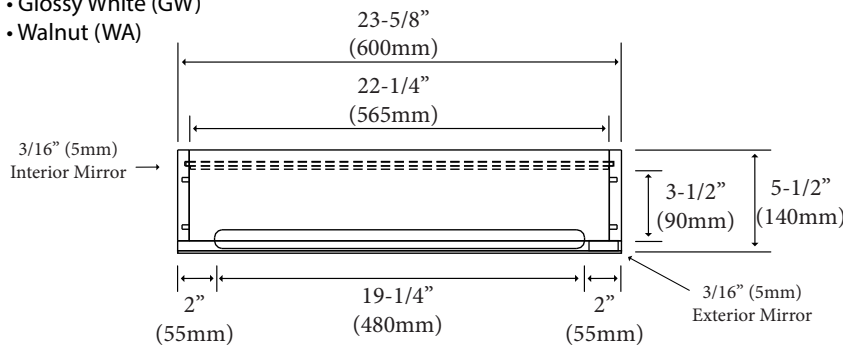

## Urban - 25"H x 24"W Frameless Medicine Cabinet Specification & Installation Guide

### Features

- Wall hung 25"H x 24"W frameless medicine cabinet.
- Exterior and Interior Mirrors.
- Cabinet size: 25"(635mm)H x 5-1/2"(140mm)D x 23-5/8"(600mm)W
- Mirror size: : 25"(635mm)H x 23-5/8"(600mm)W
- Furniture grade plywood layered with solid wood veneer and protected with several coats of polyurethane.
- Matching finish inside out
- One soft-close door with adjustable European Hardware
- Two adjustable glass shelves
- Round magnifying mirror included
- Non-handed. Can be installed right or left hand

### Package Dimension

26" x 8" x 27"

### Glass Shelf

22-1/4" (565mm) x 3-1/8" (80mm) x 3/16" (5mm)