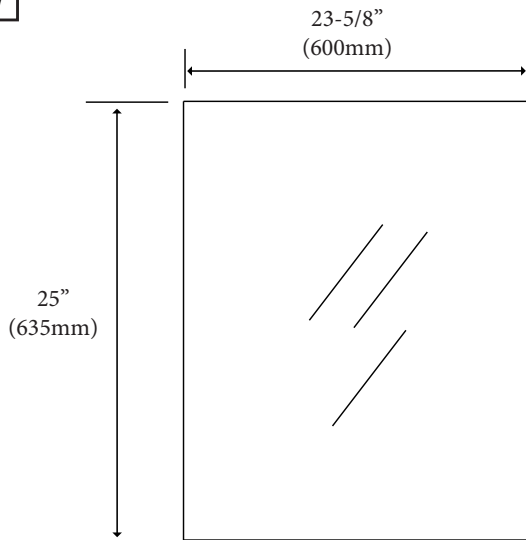

Urban - 25"H x 24"W Frameless Medicine Cabinet Specification & Installation Guide

Features

- Wall hung 25"H x 24"W frameless medicine cabinet.
- Exterior and Interior Mirrors.
- Cabinet size: 25"(635mm)H x 5-1/2"(140mm)D x 23-5/8"(600mm)W
- Mirror size: : 25"(635mm)H x 23-5/8"(600mm)W
- Furniture grade plywood layered with solid wood veneer and protected with several coats of polyurethane.
- Matching finish inside out
- One soft-close door with adjustable European Hardware
- Two adjustable glass shelves
- Round magnifying mirror included
- Non-handed. Can be installed right or left hand

Colors/Finishes

- Ash Grey (AG)
- Glossy White (GW)
- Walnut (WA)

Package Dimension

26" x 8" x 27"

Gross Weight

39lbs/17.73kgs

FRONT VIEW

SIDE VIEW

Glass Shelf

22-1/4" (565mm) x 3-1/8" (80mm) x 3/16" (5mm)