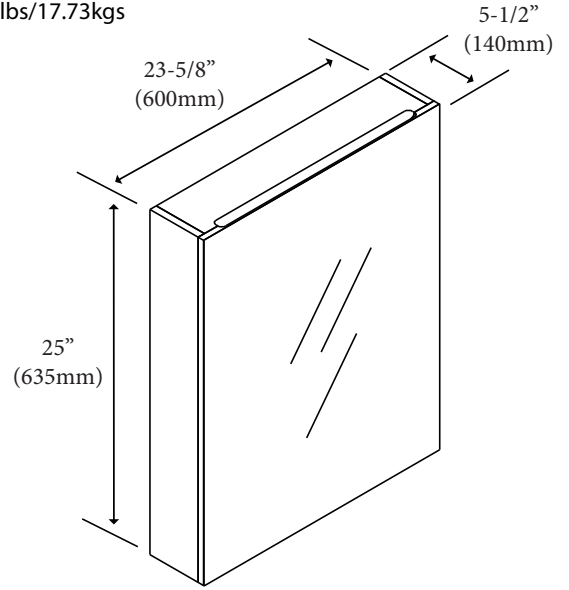

### Features

- Wall hung 25"H x 24"W frameless medicine cabinet.
- Exterior and Interior Mirrors.
- Cabinet size: 25"(635mm)H x 5-1/2"(140mm)D x 23-5/8"(600mm)W
- Mirror size: : 25"(635mm)H x 23-5/8"(600mm)W
- Furniture grade plywood layered with solid wood veneer and protected with several coats of polyurethane.
- Matching finish inside out
- One soft-close door with adjustable European Hardware
- Two adjustable glass shelves
- Round magnifying mirror included
- Non-handed. Can be installed right or left hand

### Package Dimension

26" x 8" x 27"

### Gross Weight

39lbs/17.73kgs

### Glass Shelf

22-1/4" (565mm) x 3-1/8" (80mm) x 3/16" (5mm)