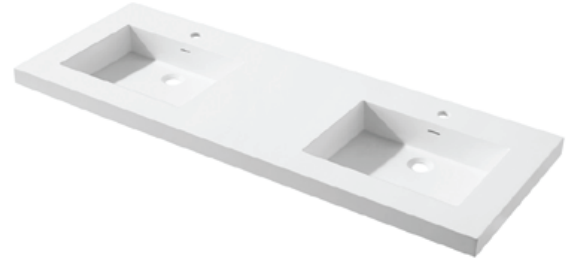

X-Stone Top/Basin - 60"

Specification & Installation Guide

Features

- X-Stone countertop and basin
- Size: 59-7/8"(1521mm)L x 22-3/16"(564mm)W x 2"(51mm)H
- Material: Solid Surface
- Overflow: Yes
- 4" backsplash & sidesplash: Optional
- Single faucet: XTU2220-60-210-WH (**As shown**)
- 8" widespread: XTU2220-60-230-WH
- No faucet hole: XTU2220-60-200-WH
- Packaging Dimensions: 63"x 25.2" x 8-1/2"
- Gross Weight: 77 lbs. / 35 kgs.