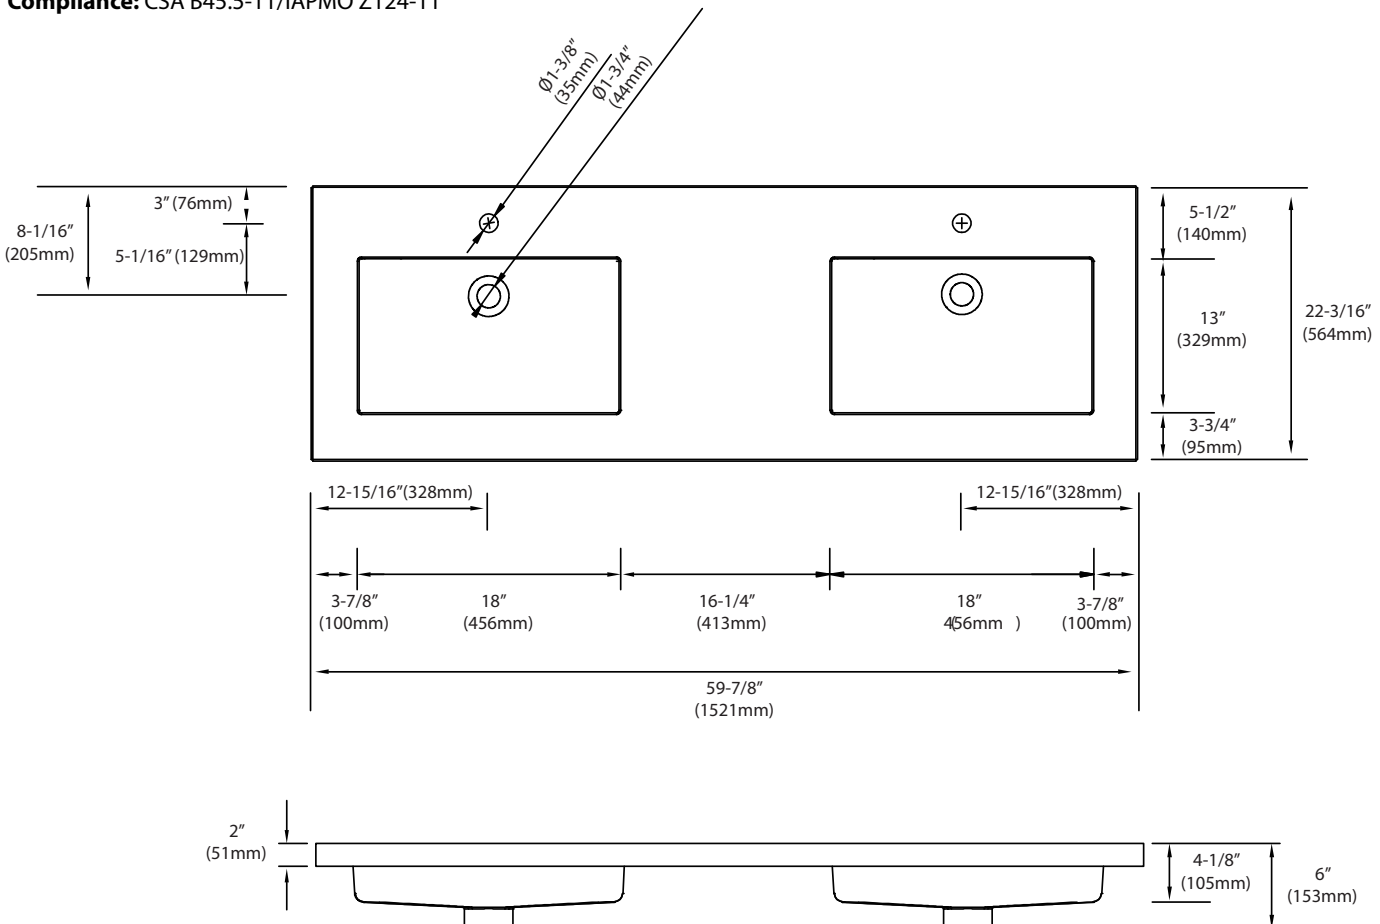

X-Stone Top/Basin - 60"

Specification & Installation Guide

Features

- X-Stone countertop and basin
- Size: 59-7/8"(1521mm)L x 22-3/16"(564mm)W x 2"(51mm)H
- Material: Solid Surface
- Overflow: Yes
- 4" backsplash & sidesplash: Optional
- Single faucet: XTU2220-60-210-WH (**As shown**)
- 8" widespread: XTU2220-60-230-WH
- No faucet hole: XTU2220-60-200-WH
- Packaging Dimensions: 63"x 25.2" x 8-1/2"
- Gross Weight: 77 lbs. / 35 kgs.

Finishes

Glossy White

Compliance: CSA B45.5-11/IAPMO Z124-11

For clarification, please contact Madeli Customer Care at (800)-819-6988 or (305)-718-8817 Ext. 1

All dimensions are approximate and subject to standard tolerance. Specifications subject to change without prior notice.