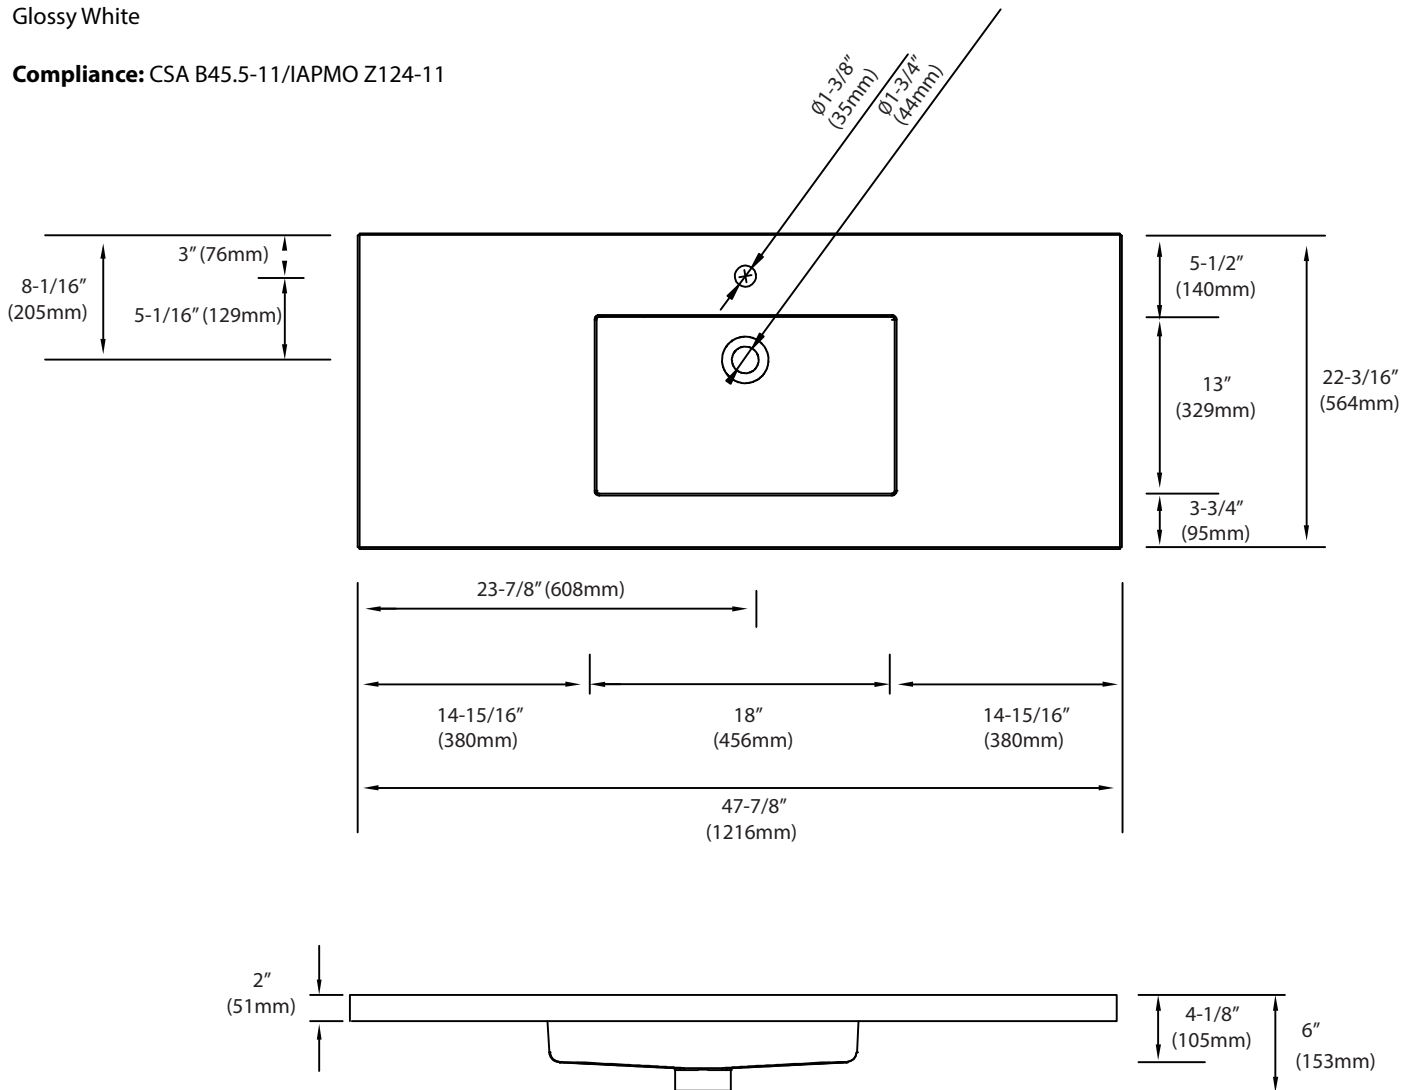

Finishes

Glossy White

Compliance: CSA B45.5-11/IAPMO Z124-11

For clarification, please contact Madeli Customer Care at (800)-819-6988 or (305)-718-8817 Ext. 1

All dimensions are approximate and subject to standard tolerance. Specifications subject to change without prior notice.