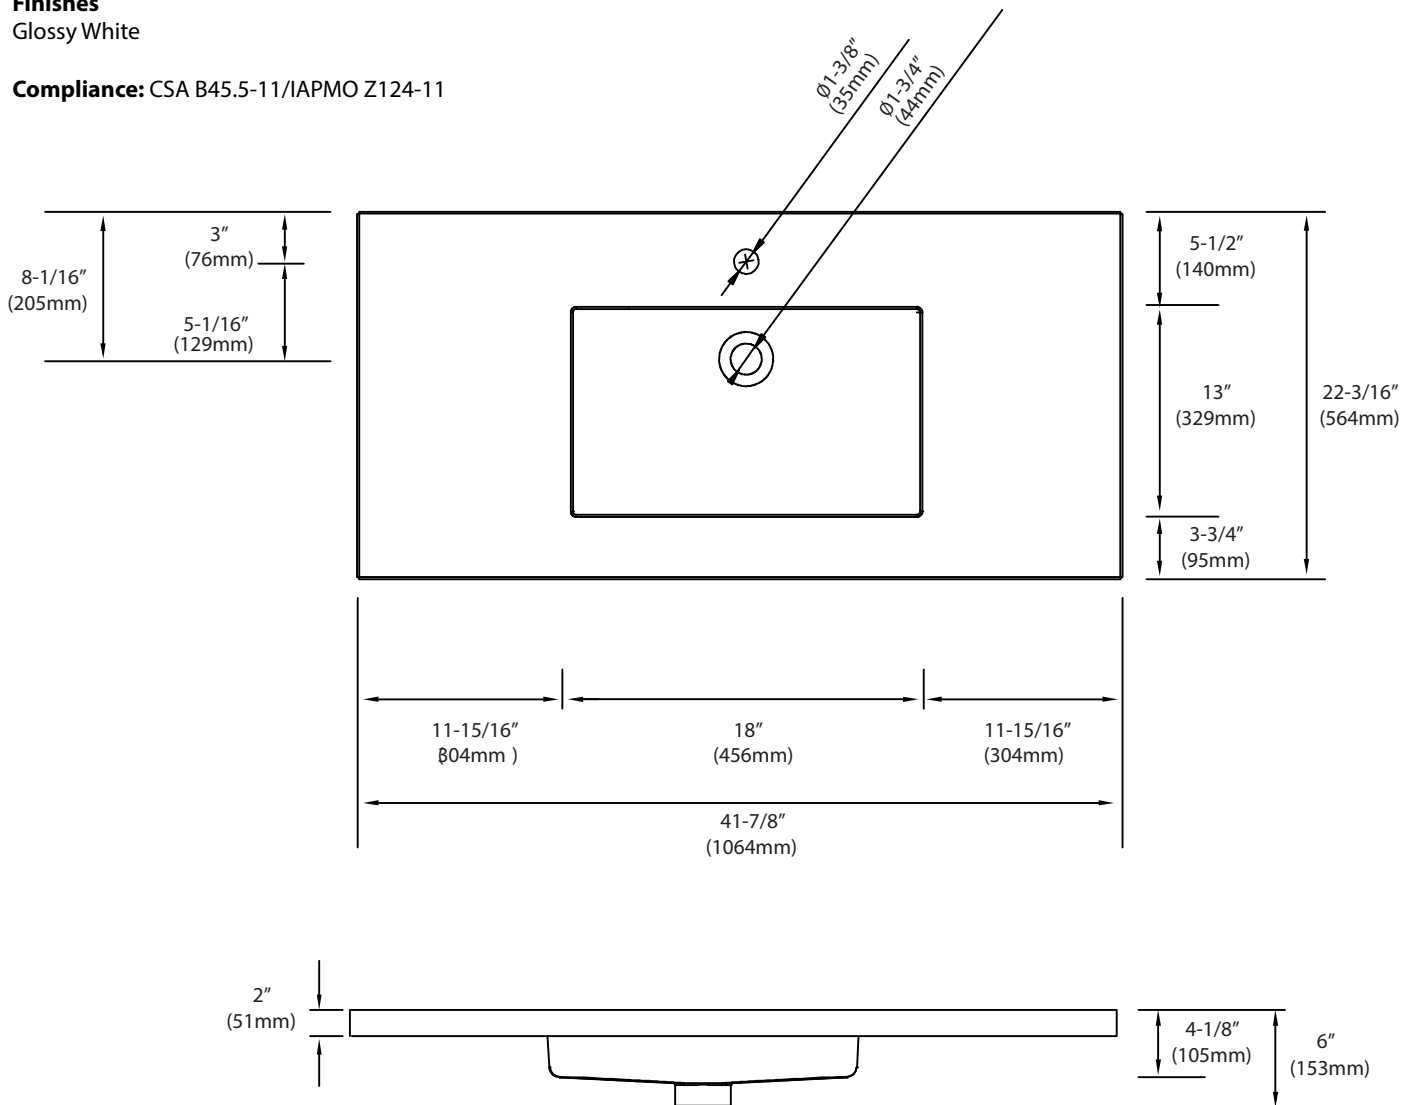

Model Number

XTU2220-42-100-WH (No Hole)

XTU2220-42-110-WH (Shown)

XTU2220-42-130-WH (8" OC)

X-Stone Top/Basin - 42"

Specification & Installation Guide

Features

- X-Stone countertop and basin
- Size: 41-7/8"(1064mm)L x 22-3/16"(564mm)W x 2"(51mm)H
- Material: Solid Surface
- Overflow: Yes
- 4" backsplash & sidesplash: Optional
- Single faucet: XTU2220-42-110-WH **(As shown)**
- 8" widespread: XTU2220-42-130-WH
- No faucet hole: XTU2220-42-100-WH
- Packaging Dimensions: 45" x 25" x 8-1/2"
- Gross Weight: 50lbs. / 23kgs.

Finishes

Glossy White

Compliance: CSA B45.5-11/IAPMO Z124-11

For clarification, please contact Madeli Customer Care at (800)-819-6988 or (305)-718-8817 Ext. 1

All dimensions are approximate and subject to standard tolerance. Specifications subject to change without prior notice.