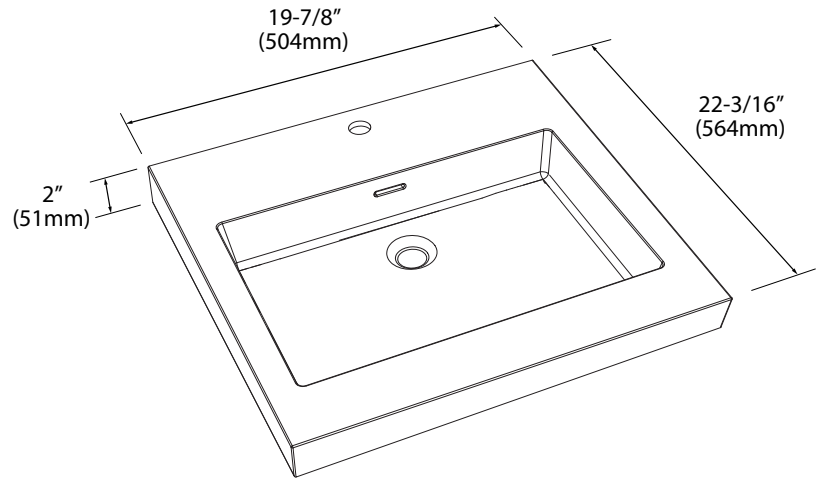

X-Stone Top/Basin - 20"

Specification & Installation Guide

Features

- X-Stone countertop and basin
- Size: 19-7/8" (504mm)L x 22-3/16" (564mm)W x 2" (51mm)H
- Material: Solid Surface
- Overflow: Yes
- 4"H backsplash & sidesplash: Optional
- Single faucet: XTU2220-20-110-WH **(As shown)**
- No faucet hole: XTU2220-20-100-WH
- Packaging Dimensions: 23" x 25" x 8-1/2"
- Gross Weight: 30 lbs. / 14 kgs.

Finish

- Glossy White

Compliance: CSA B45.5-11/IAPMO Z124-11

For clarification, please contact Madeli Customer Care at (800)-819-6988 or (305)-718-8817 Ext. 1 or service@madeli.com

All dimensions are approximate and subject to standard tolerance. Specifications subject to change without prior notice.