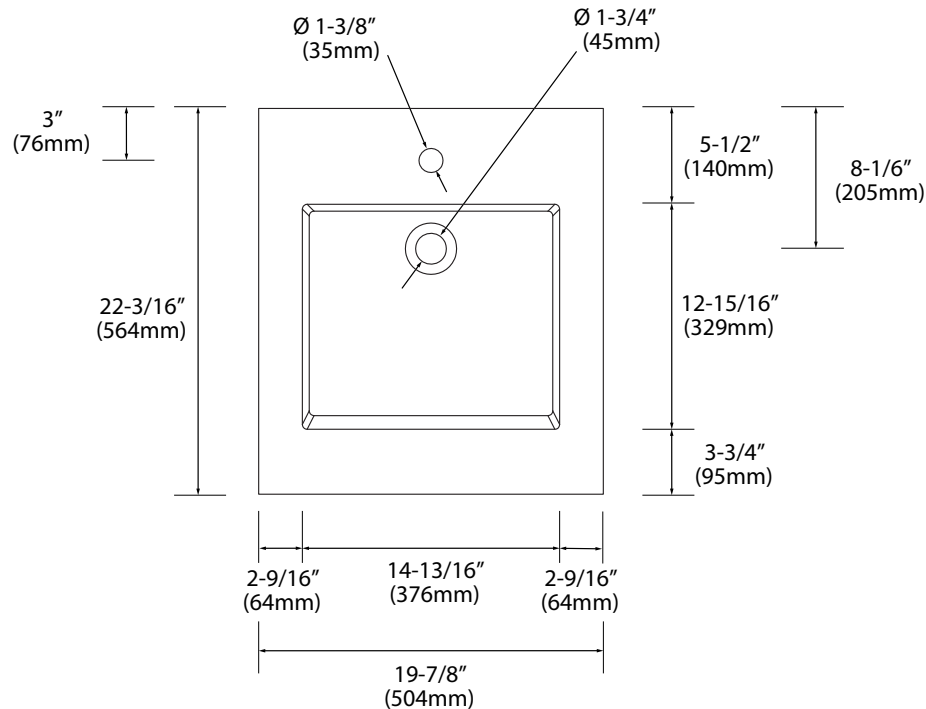

X-Stone Top/Basin - 20"

Specification & Installation Guide

Features

- X-Stone countertop and basin
- Size: 19-7/8" (504mm)L x 22-3/16" (564mm)W x 2" (51mm)H
- Material: Solid Surface
- Overflow: Yes
- 4"H backsplash & sidesplash: Optional
- Single faucet: XTU2220-20-110-WH **(As shown)**
- No faucet hole: XTU2220-20-100-WH
- Packaging Dimensions: 23" x 25" x 8-1/2"
- Gross Weight: 30 lbs. / 14 kgs.

Finish

- Glossy White

Compliance: CSA B45.5-11/IAPMO Z124-11

For clarification, please contact Madeli Customer Care at (800)-819-6988 or (305)-718-8817 Ext. 1 or service@madeli.com

All dimensions are approximate and subject to standard tolerance. Specifications subject to change without prior notice.