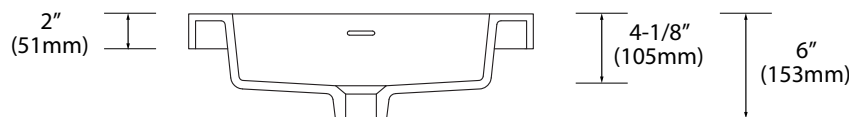

X-Stone Top/Basin - 20"

Specification & Installation Guide

Features

- X-Stone countertop and basin
- Size: 19-7/8" (504mm)L x 22-3/16" (564mm)W x 2" (51mm)H
- Material: Solid Surface
- Overflow: Yes
- 4"H backsplash & sidesplash: Optional
- Single faucet: XTU2220-20-110-WH **(As shown)**
- No faucet hole: XTU2220-20-100-WH
- Packaging Dimensions: 23" x 25" x 8-1/2"
- Gross Weight: 30 lbs. / 14 kgs.

Finish

- Glossy White

Compliance: CSA B45.5-11/IAPMO Z124-11

For clarification, please contact Madeli Customer Care at (800)-819-6988 or (305)-718-8817 Ext. 1 or service@madeli.com

All dimensions are approximate and subject to standard tolerance. Specifications subject to change without prior notice.