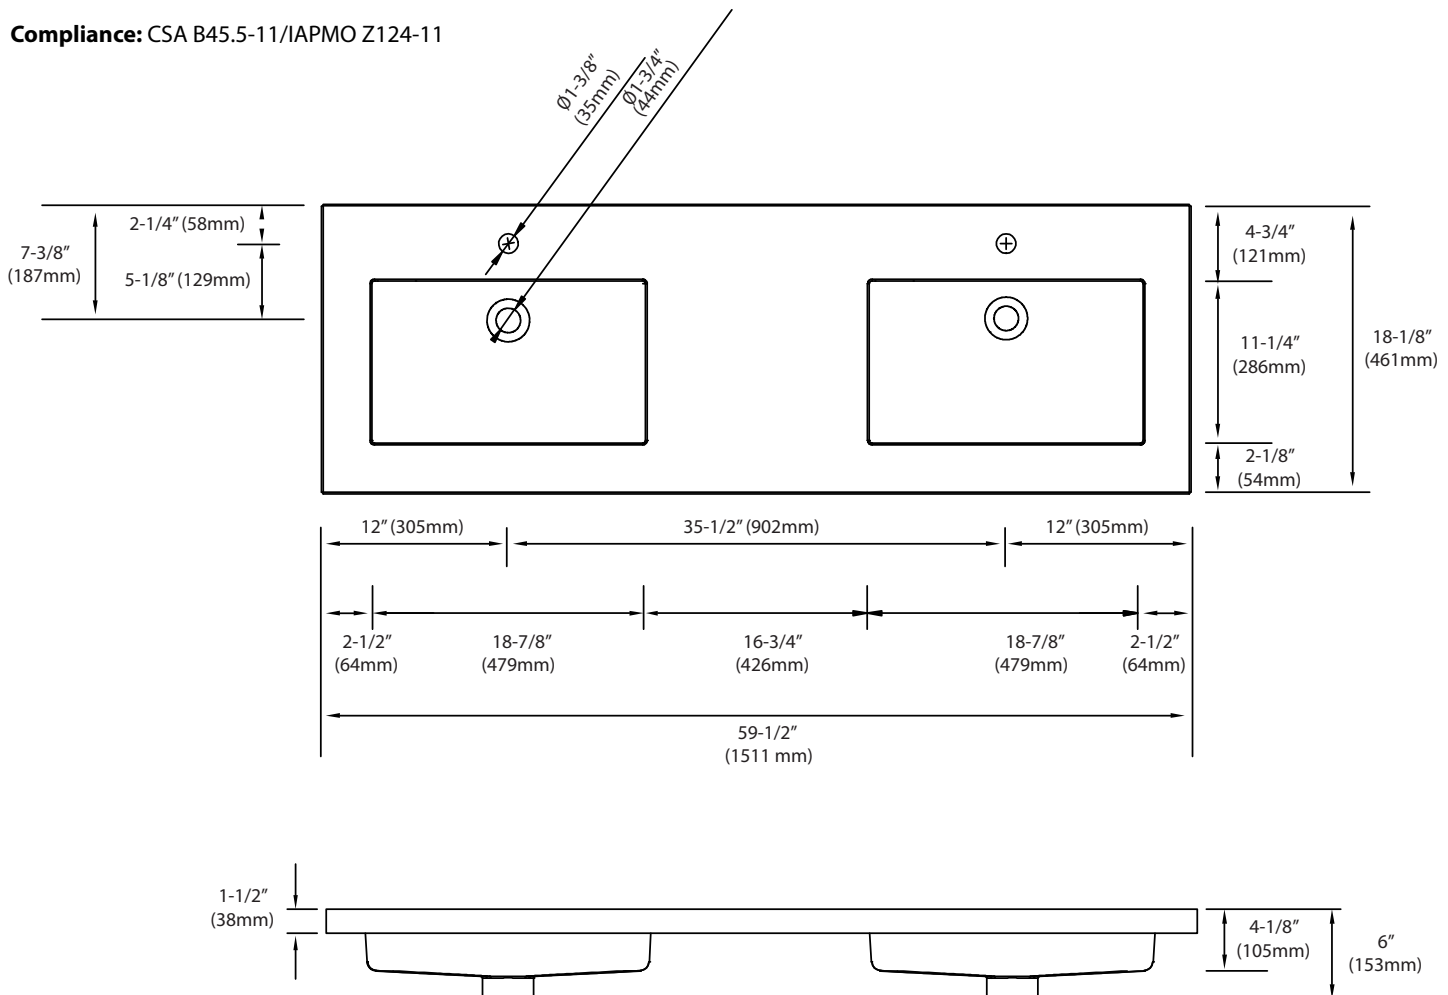

X-Stone Top/Basin - 60" Double Bowl

Specification & Installation Guide

Features

- X-Stone countertop and basin
- Size: 59-1/2"(1511mm)L x 18-1/8"(461mm)W x 1-1/2"(38mm)H
- Material: Solid Surface
- Overflow: Yes
- 4"H backsplash & sidesplash: Optional
- Single faucet: XTU1815-60-210-WH (**As shown**)
- 8" widespread: XTU1815-60-230-WH
- No faucet hole: XTU1815-60-200-WH
- Packaging Dimensions: 63"x 21-1/8" x 8-1/2"
- Gross Weight: 63 lbs. / 29 kgs.

Finishes

Glossy White

Compliance: CSA B45.5-11/IAPMO Z124-11

For clarification, please contact Madeli Customer Care at (800)-819-6988 or (305)-718-8817 Ext. 1

All dimensions are approximate and subject to standard tolerance. Specifications subject to change without prior notice.