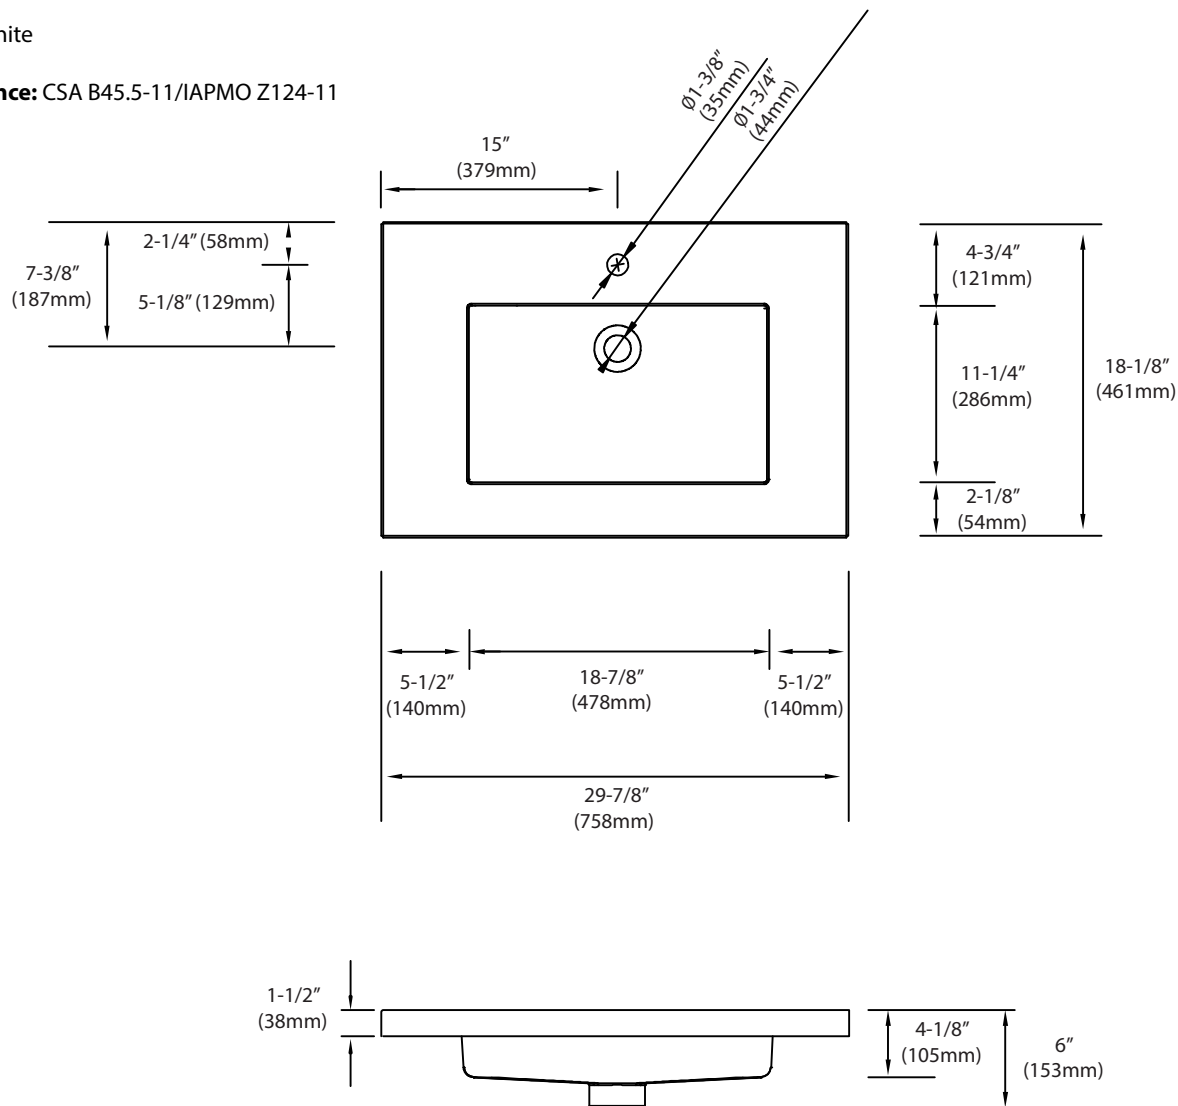

X-Stone Top/Basin - 30"

Specification & Installation Guide

Features

- X-Stone countertop and basin
- Size: 29-7/8"(758mm)L x 18-1/8"(461mm)W x 1-1/2"(38mm)H
- Material: Solid Surface
- Overflow: Yes
- 4"H backsplash & sidesplash: Optional
- Single faucet: XTU1815-30-110-WH (**As shown**)
- 8" widespread: XTU1815-30-130-WH
- No faucet hole: XTU1815-30-100-WH
- Packaging Dimensions: 33"x 21-1/8" x 8-1/2"
- Gross Weight: 37 lbs. / 17 kgs.

Finishes

Glossy White

Compliance: CSA B45.5-11/IAPMO Z124-11

For clarification, please contact Madeli Customer Care at (800)-819-6988 or (305)-718-8817 Ext. 1

All dimensions are approximate and subject to standard tolerance. Specifications subject to change without prior notice.