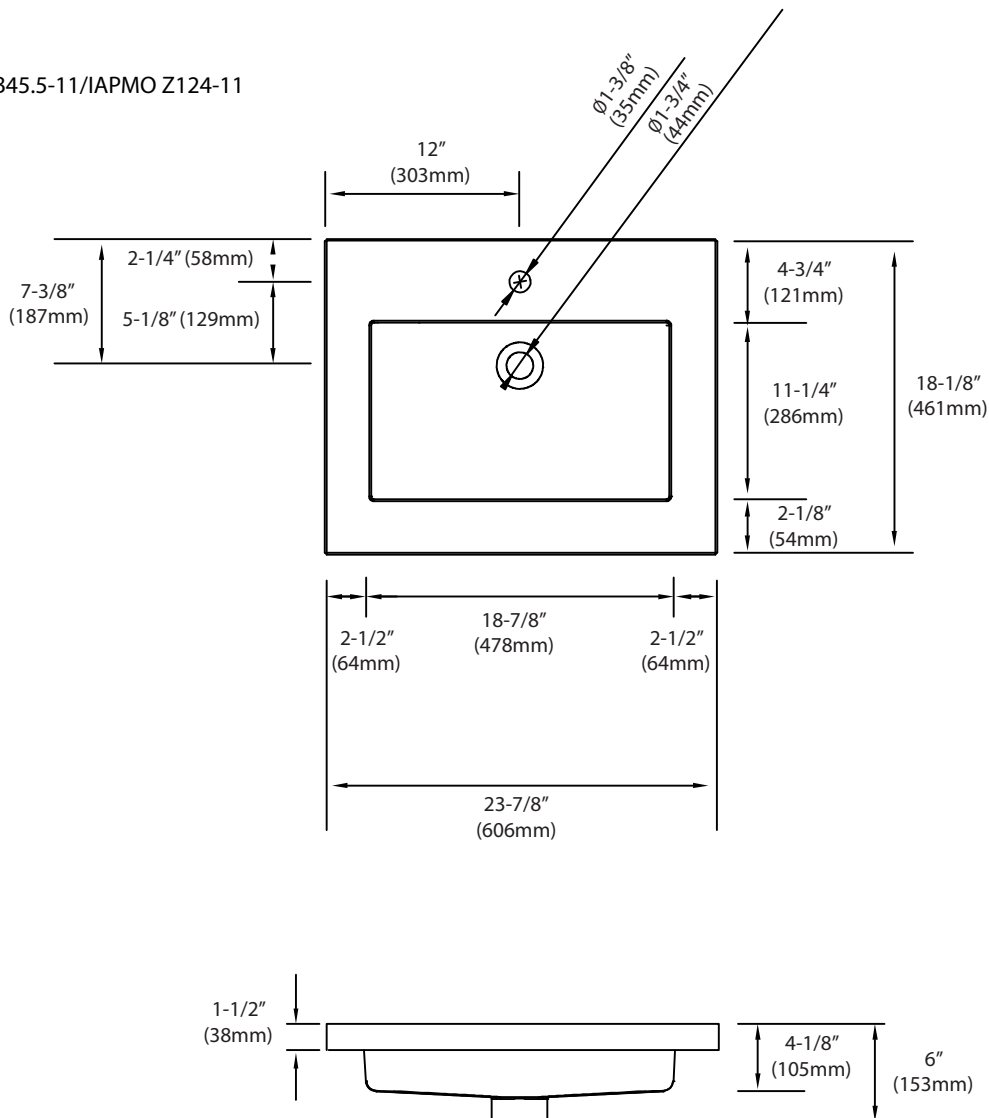

Model Number

XTU1815-24-100-WH (No Hole)

XTU1815-24-110-WH (Shown)

XTU1815-24-130-WH (8" OC)

X-Stone Top/Basin - 24"

Specification & Installation Guide

Features

- X-Stone countertop and basin
- Size: 23-7/8" (606mm) L x 18-1/8" (461mm) W x 1-1/2" (38mm) H
- Material: Solid Surface
- Overflow: Yes
- 4"H backsplash & sidesplash: Optional
- Single faucet: XTU1815-24-110-WH (**As shown**)
- 8" widespread: XTU1815-24-130-WH
- No faucet hole: XTU1815-24-100-WH
- Packaging Dimensions: 27" x 21-1/8" x 8-1/2"
- Gross Weight: 31 lbs. / 14 kgs.

Finishes

Glossy White

Compliance: CSA B45.5-11/IAPMO Z124-11

For clarification, please contact Madeli Customer Care at (800)-819-6988 or (305)-718-8817 Ext. 1

All dimensions are approximate and subject to standard tolerance. Specifications subject to change without prior notice.