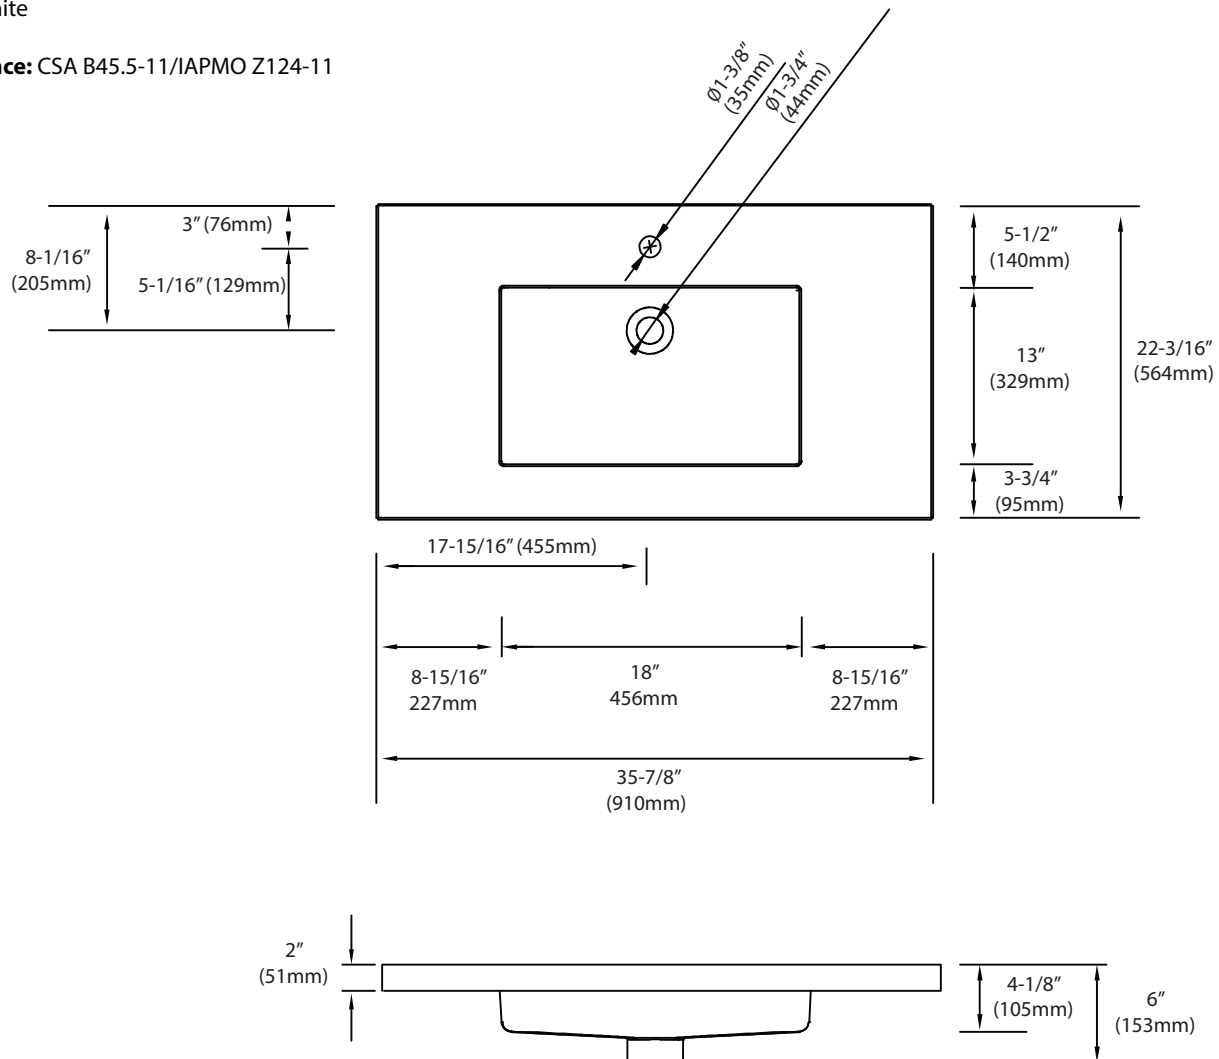

Finishes

Glossy White

Compliance: CSA B45.5-11/IAPMO Z124-11

For clarification, please contact Madeli Customer Care at (800)-819-6988 or (305)-718-8817 Ext. 1

All dimensions are approximate and subject to standard tolerance. Specifications subject to change without prior notice.