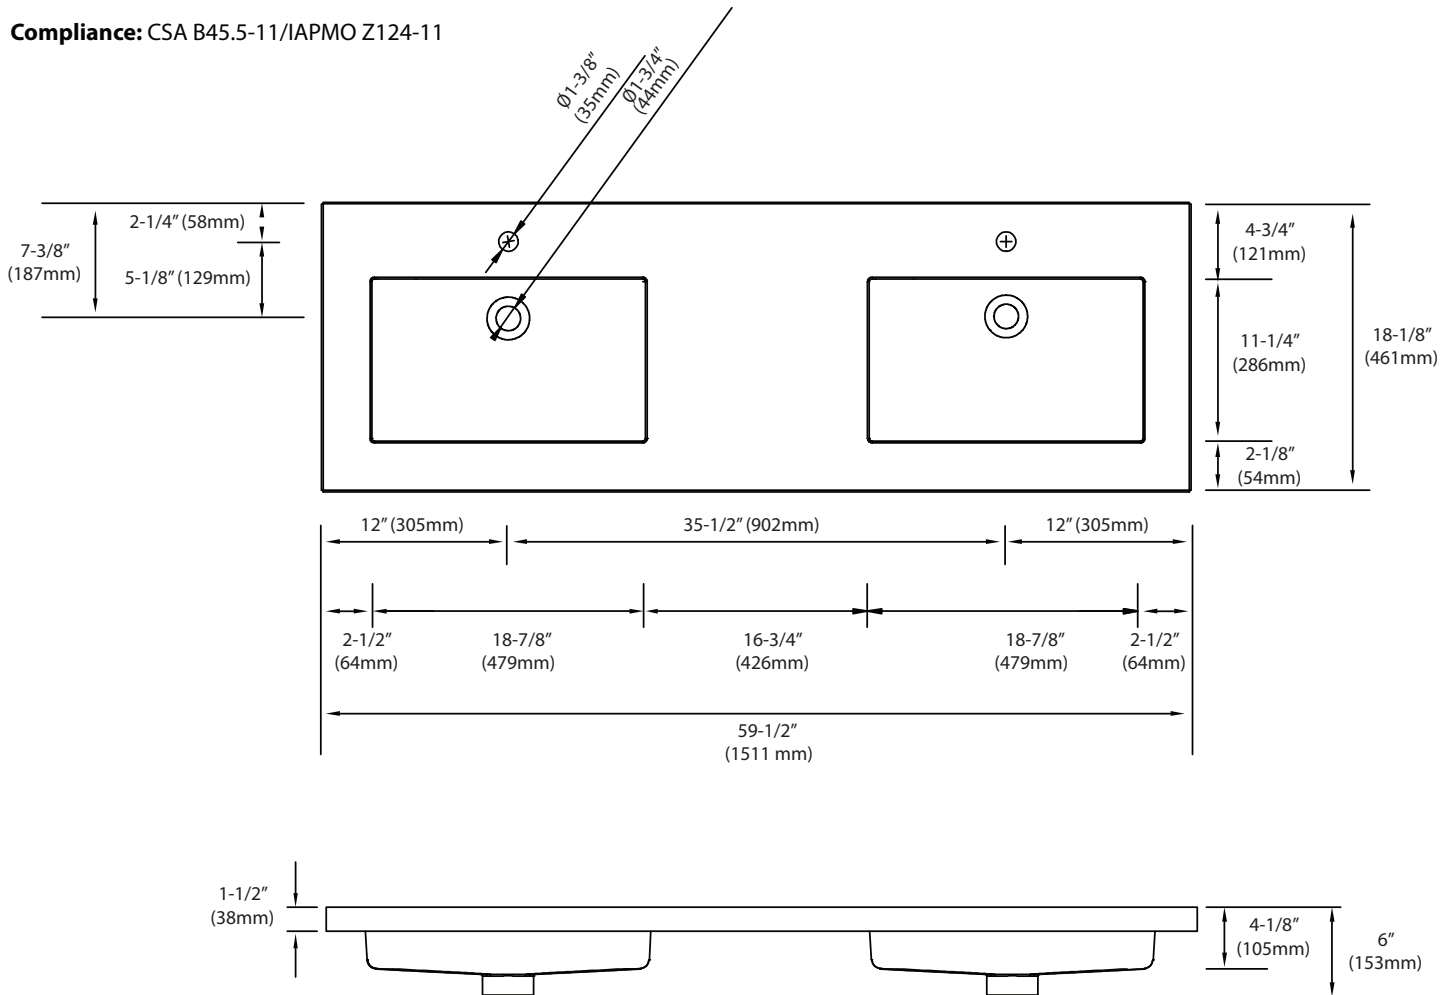

X-Stone Top/Basin - 60" Double Bowl

Specification & Installation Guide

Features

- X-Stone countertop and basin
- Size: 59-1/2"(1511mm)L x 18-1/8"(461mm)W x 1-1/2"(38mm)H
- Material: Solid Surface
- Overflow: Yes
- 4"H backsplash & sidesplash: Optional
- Single faucet: XTU1815-60-210-WH (as shown)
- 8" widespread: XTU1815-60-230-WH
- No faucet hole: XTU1815-60-200-WH
- Packaging Dimensions: 63"x 21-1/8" x 8-1/2"
- Gross Weight: 63 lbs. / 29 kgs.

Finishes

Glossy White

Compliance: CSA B45.5-11/IAPMO Z124-11

For clarification, please contact Madeli Customer Care at (800)-819-6988 or (305)-718-8817 Ext. 1

All dimensions are approximate and subject to standard tolerance. Specifications subject to change without prior notice.