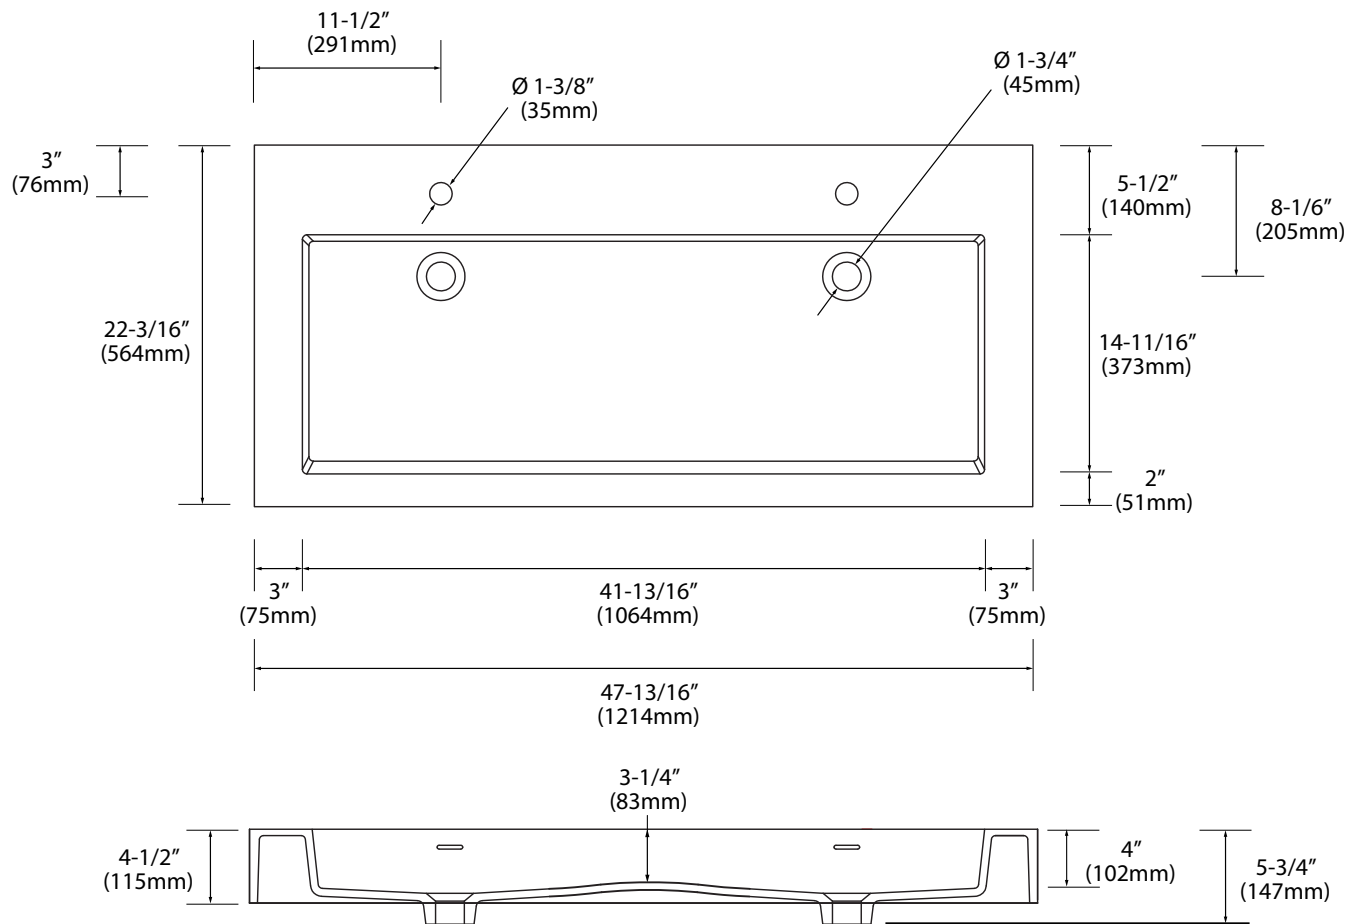

Model Number

XTU2245-48-200-WH (No Hole)

XTU2245-48-210-WH (Shown)

XTU2245-48-230-WH (8" OC)

X-Stone Trough Sink - 48" Double Bowl

Specification & Installation Guide

Features

- X-Stone Trough sink 48" double bowl
- Size: 47-13/16"(1214mm)L x 22-3/16"(564mm)W x 4-1/2"(115mm)H
- Material: Solid Surface
- With overflow
- 4"H backsplash & sidesplash: Optional
- Single faucet: XTU2245-48-210-WH (**As shown**)
- 8" widespread: XTU2245-48-230-WH
- No faucet hole: XTU2245-48-200-WH
- Packaging Dimensions: 51" x 25" x 7-1/2"
- Gross Weight: 76 lbs. / 35 kgs.

Finish

- Glossy White

Compliance: CSA B45.5-11/IAPMO Z124-11

For clarification, please contact Madeli Customer Care at (800)-819-6988 or (305)-718-8817 Ext. 1 or service@madeli.com

All dimensions are approximate and subject to standard tolerance. Specifications subject to change without prior notice.