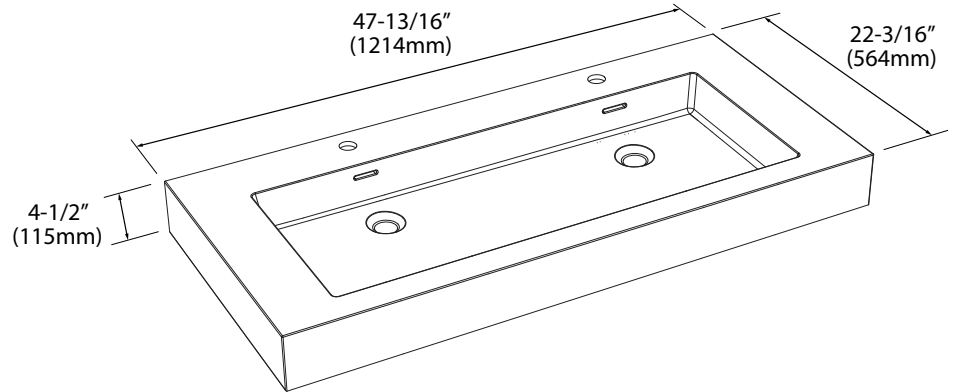

Model Number

XTU2245-48-200-WH (No Hole)

XTU2245-48-210-WH (Shown)

XTU2245-48-230-WH (8" OC)

X-Stone Trough Sink - 48" Double Bowl

Specification & Installation Guide

Features

- X-Stone Trough sink 48" double bowl
- Size: 47-13/16"(1214mm)L x 22-3/16"(564mm)W x 4-1/2"(115mm)H
- Material: Solid Surface
- With overflow
- 4"H backsplash & sidesplash: Optional
- Single faucet: XTU2245-48-210-WH (**As shown**)
- 8" widespread: XTU2245-48-230-WH
- No faucet hole: XTU2245-48-200-WH
- Packaging Dimensions: 51" x 25" x 7-1/2"
- Gross Weight: 76 lbs. / 35 kgs.

Finish

- Glossy White

Compliance: CSA B45.5-11/IAPMO Z124-11

For clarification, please contact Madeli Customer Care at (800)-819-6988 or (305)-718-8817 Ext. 1 or service@madeli.com

All dimensions are approximate and subject to standard tolerance. Specifications subject to change without prior notice.