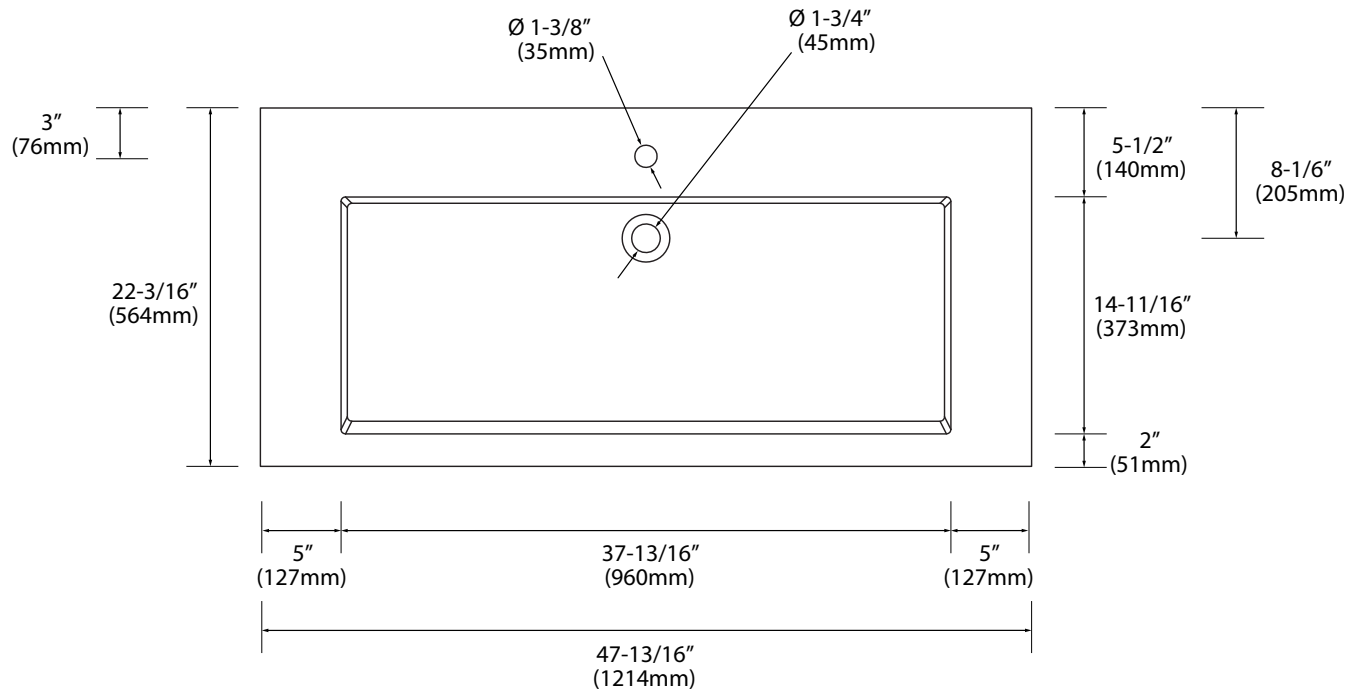

Model Number

XTU2245-48-100-WH (No Hole)

XTU2245-48-110-WH (Shown)

XTU2245-48-130-WH (8" OC)

X-Stone Trough Sink - 48" Single Bowl

Specification & Installation Guide

Features

- X-Stone Trough sink 48" single bowl
- Size: 47-13/16"(1214mm)L x 22-3/16"(564mm)W x 4-1/2"(115mm)H
- Material: Solid Surface
- With overflow
- 4"H backsplash & sidesplash: Optional
- Single faucet: XTU2245-48-110-WH (**As shown**)
- 8" widespread: XTU2245-48-130-WH
- No faucet hole: XTU2245-48-100-WH
- Packaging Dimensions: 51" x 25" x 7-1/2"
- Gross Weight: 73 lbs. / 33 kgs.

Finish

- Glossy White

Compliance: CSA B45.5-11/IAPMO Z124-11

For clarification, please contact Madeli Customer Care at (800)-819-6988 or (305)-718-8817 Ext. 1 or service@madeli.com

All dimensions are approximate and subject to standard tolerance. Specifications subject to change without prior notice.