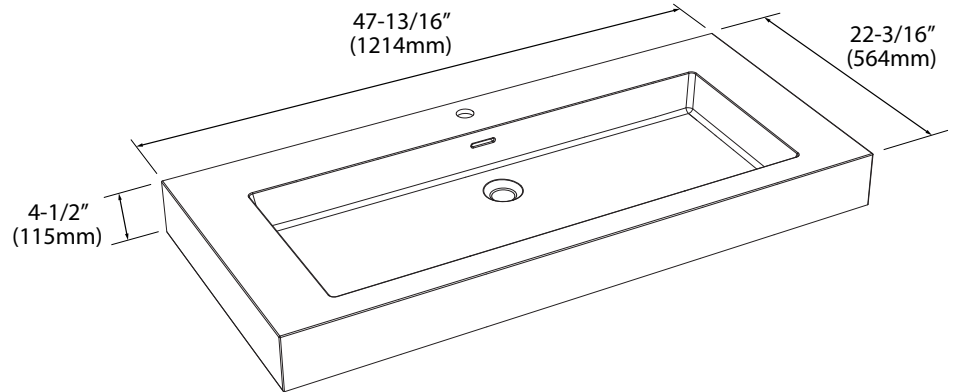

Model Number

XTU2245-48-100-WH (No Hole)

XTU2245-48-110-WH (Shown)

XTU2245-48-130-WH (8" OC)

X-Stone Trough Sink - 48" Single Bowl

Specification & Installation Guide

Features

- X-Stone Trough sink 48" single bowl
- Size: 47-13/16"(1214mm)L x 22-3/16"(564mm)W x 4-1/2"(115mm)H
- Material: Solid Surface
- With overflow
- 4"H backsplash & sidesplash: Optional
- Single faucet: XTU2245-48-110-WH (**As shown**)
- 8" widespread: XTU2245-48-130-WH
- No faucet hole: XTU2245-48-100-WH
- Packaging Dimensions: 51" x 25" x 7-1/2"
- Gross Weight: 73 lbs. / 33 kgs.

Finish

- Glossy White

Compliance: CSA B45.5-11/IAPMO Z124-11

For clarification, please contact Madeli Customer Care at (800)-819-6988 or (305)-718-8817 Ext. 1 or service@madeli.com

All dimensions are approximate and subject to standard tolerance. Specifications subject to change without prior notice.