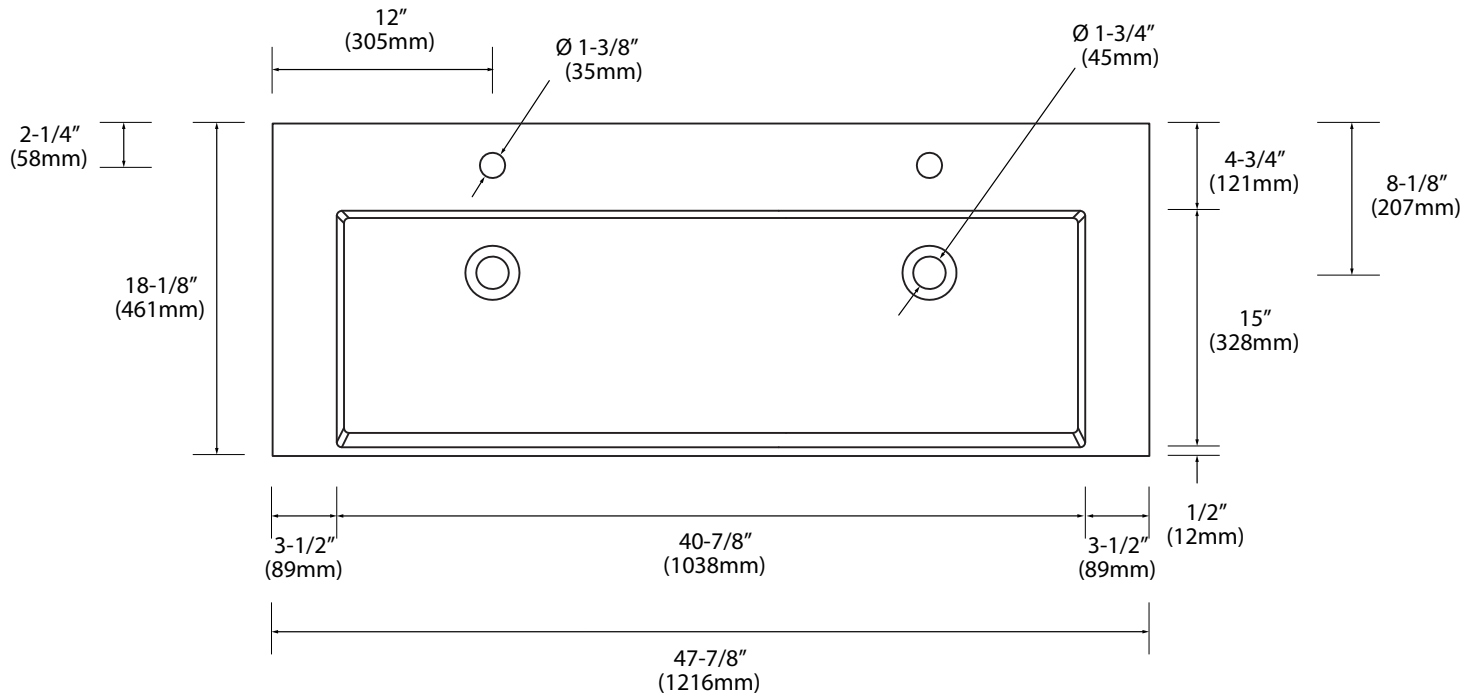

X-Stone Trough Sink - 48" Double Bowl

Specification & Installation Guide

Features

- X-Stone Trough sink 48" double bowl
- Size: 47-7/8" (1216mm) L x 18-1/8" (461mm) W x 4-1/2" (115mm) H
- Material: Solid Surface
- With overflow
- 4"H backsplash & sidesplash: Optional
- Single faucet: XTU1845-48-210-WH **(As shown)**
- 8" widespread: XTU1845-48-230-WH
- No faucet hole: XTU1845-48-200-WH
- Packaging Dimensions: 51" x 21" x 7-1/2"
- Gross Weight: 68 lbs. / 31 kgs.

Finish

- Glossy White

Compliance: CSA B45.5-11/IAPMO Z124-11

For clarification, please contact Madeli Customer Care at (800)-819-6988 or (305)-718-8817 Ext. 1 or service@madeli.com

All dimensions are approximate and subject to standard tolerance. Specifications subject to change without prior notice.