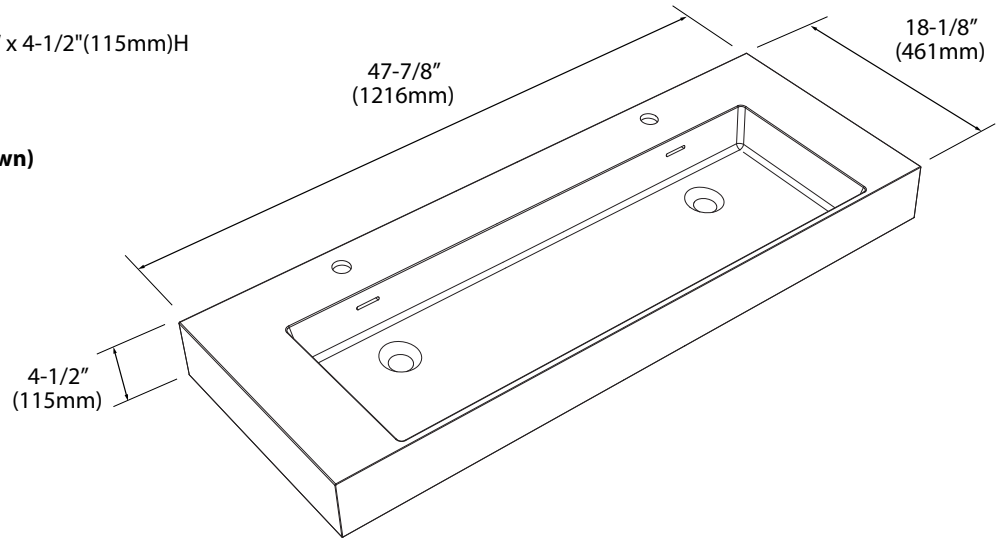

X-Stone Trough Sink - 48" Double Bowl

Specification & Installation Guide

Features

- X-Stone Trough sink 48" double bowl
- Size: 47-7/8" (1216mm) L x 18-1/8" (461mm) W x 4-1/2" (115mm) H
- Material: Solid Surface
- With overflow
- 4"H backsplash & sidesplash: Optional
- Single faucet: XTU1845-48-210-WH **(As shown)**
- 8" widespread: XTU1845-48-230-WH
- No faucet hole: XTU1845-48-200-WH
- Packaging Dimensions: 51" x 21" x 7-1/2"
- Gross Weight: 68 lbs. / 31 kgs.

Finish

- Glossy White

Compliance: CSA B45.5-11/IAPMO Z124-11

For clarification, please contact Madeli Customer Care at (800)-819-6988 or (305)-718-8817 Ext. 1 or service@madeli.com

All dimensions are approximate and subject to standard tolerance. Specifications subject to change without prior notice.