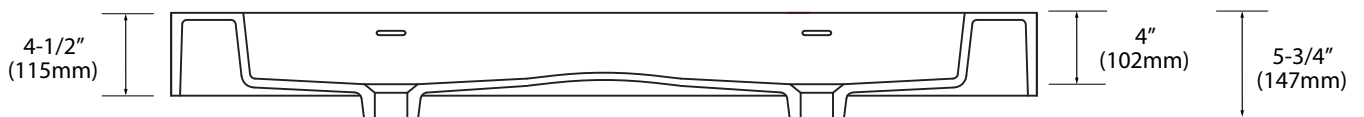

X-Stone Trough Sink - 48" Double Bowl

Specification & Installation Guide

Features

- X-Stone Trough sink 48" double bowl
- Size: 47-7/8" (1216mm) L x 18-1/8" (461mm) W x 4-1/2" (115mm) H
- Material: Solid Surface
- With overflow
- 4"H backsplash & sidesplash: Optional
- Single faucet: XTU1845-48-210-WH **(As shown)**
- 8" widespread: XTU1845-48-230-WH
- No faucet hole: XTU1845-48-200-WH
- Packaging Dimensions: 51" x 21" x 7-1/2"
- Gross Weight: 68 lbs. / 31 kgs.

Finish

- Glossy White

Compliance: CSA B45.5-11/IAPMO Z124-11

For clarification, please contact Madeli Customer Care at (800)-819-6988 or (305)-718-8817 Ext. 1 or service@madeli.com

All dimensions are approximate and subject to standard tolerance. Specifications subject to change without prior notice.