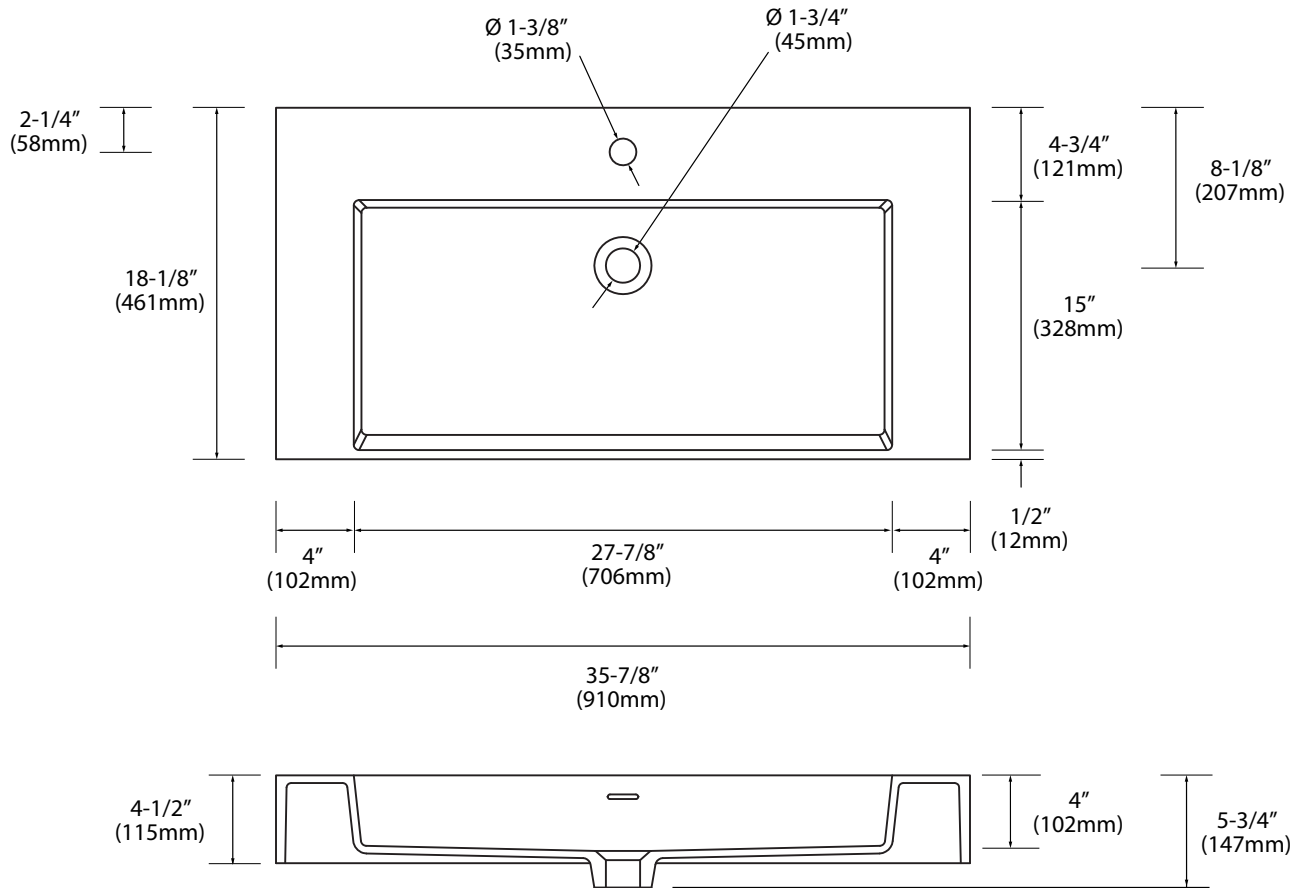

X-Stone Trough Sink - 36"

Specification & Installation Guide

Features

- X-Stone Trough sink 36"
- Size: 35-7/8"(910mm)L x 18-1/8"(461mm)W x 4-1/2"(115mm)H
- Material: Solid Surface
- With overflow
- 4"H backsplash & sidesplash: Optional
- Single faucet: XTU1845-36-110-WH **(As shown)**
- 8" widespread: XTU1845-36-130-WH
- No faucet hole: XTU1845-36-100-WH
- Packaging Dimensions: 39"x 21" x 7-1/2"
- Gross Weight: 49 lbs. / 22 kgs.

Finish

- Glossy White

Compliance: CSA B45.5-11/IAPMO Z124-11

For clarification, please contact Madeli Customer Care at (800)-819-6988 or (305)-718-8817 Ext. 1 or service@madeli.com

All dimensions are approximate and subject to standard tolerance. Specifications subject to change without prior notice.