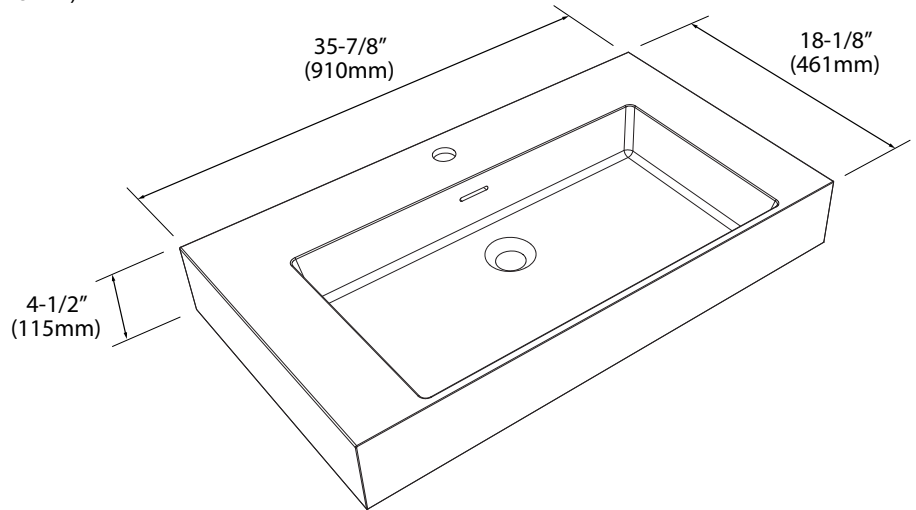

X-Stone Trough Sink - 36"

Specification & Installation Guide

Features

- X-Stone Trough sink 36"
- Size: 35-7/8"(910mm)L x 18-1/8"(461mm)W x 4-1/2"(115mm)H
- Material: Solid Surface
- With overflow
- 4"H backsplash & sidesplash: Optional
- Single faucet: XTU1845-36-110-WH **(As shown)**
- 8" widespread: XTU1845-36-130-WH
- No faucet hole: XTU1845-36-100-WH
- Packaging Dimensions: 39"x 21" x 7-1/2"
- Gross Weight: 49 lbs. / 22 kgs.

Finish

- Glossy White

Compliance: CSA B45.5-11/IAPMO Z124-11

For clarification, please contact Madeli Customer Care at (800)-819-6988 or (305)-718-8817 Ext. 1 or service@madeli.com

All dimensions are approximate and subject to standard tolerance. Specifications subject to change without prior notice.