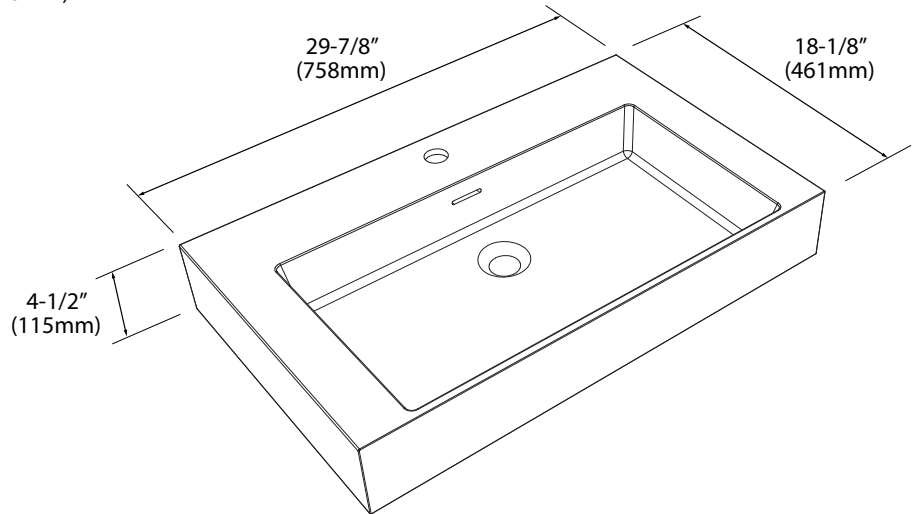

X-Stone Trough Sink - 30"

Specification & Installation Guide

Features

- X-Stone Trough sink 30"
- Size: 29-7/8"(758mm)L x 18-1/8"(461mm)W x 4-1/2"(115mm)H
- Material: Solid Surface
- With overflow
- 4"H backsplash & sidesplash: Optional
- Single faucet: XTU1845-30-110-WH **(As shown)**
- 8" widespread: XTU1845-30-130-WH
- No faucet hole: XTU1845-30-100-WH
- Packaging Dimensions: 33"x 21" x 7-1/2"
- Gross Weight: 43 lbs. / 20 kgs.

Finish

- Glossy White

Compliance: CSA B45.5-11/IAPMO Z124-11

For clarification, please contact Madeli Customer Care at (800)-819-6988 or (305)-718-8817 Ext. 1 or service@madeli.com

All dimensions are approximate and subject to standard tolerance. Specifications subject to change without prior notice.