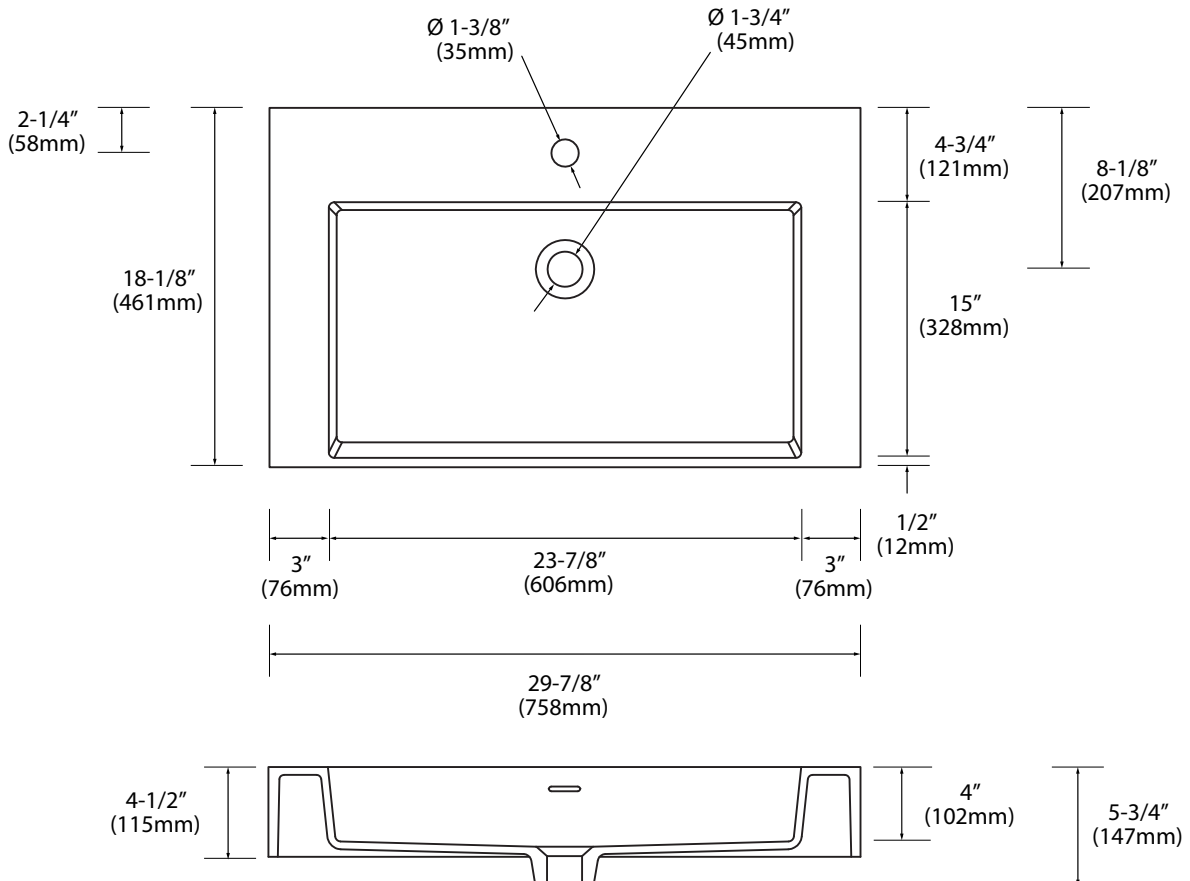

X-Stone Trough Sink - 30"

Specification & Installation Guide

Features

- X-Stone Trough sink 30"
- Size: 29-7/8"(758mm)L x 18-1/8"(461mm)W x 4-1/2"(115mm)H
- Material: Solid Surface
- With overflow
- 4"H backsplash & sidesplash: Optional
- Single faucet: XTU1845-30-110-WH **(As shown)**
- 8" widespread: XTU1845-30-130-WH
- No faucet hole: XTU1845-30-100-WH
- Packaging Dimensions: 33"x 21" x 7-1/2"
- Gross Weight: 43 lbs. / 20 kgs.

Finish

- Glossy White

Compliance: CSA B45.5-11/IAPMO Z124-11

For clarification, please contact Madeli Customer Care at (800)-819-6988 or (305)-718-8817 Ext. 1 or service@madeli.com

All dimensions are approximate and subject to standard tolerance. Specifications subject to change without prior notice.