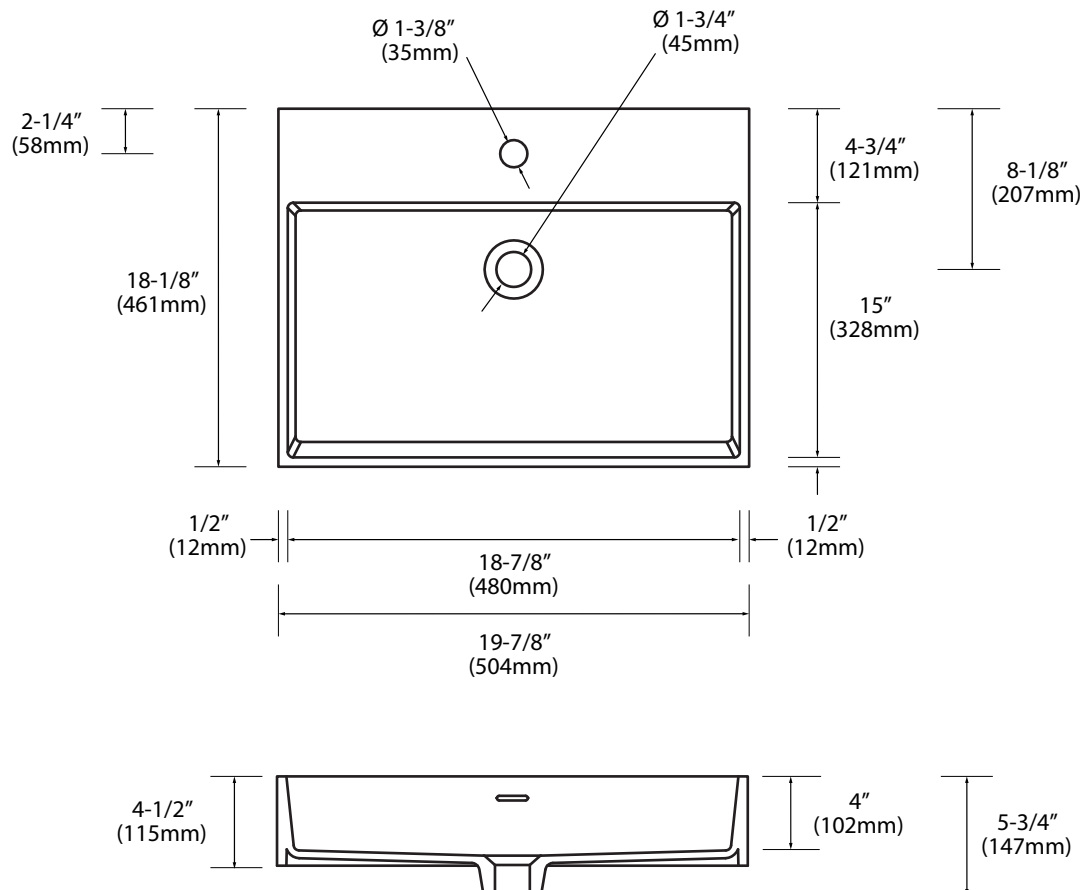

X-Stone Trough Sink - 20"

Specification & Installation Guide

Features

- X-Stone Trough sink 20"
- Size: 19-7/8"(504mm)L x 18-1/8"(461mm)W x 4-1/2"(115mm)H
- Material: Solid Surface
- With overflow
- 4"H backsplash & sidesplash: Optional
- Single faucet: XTU1845-20-110-WH (**As shown**)
- No faucet hole: XTU1845-20-100-WH
- Packaging Dimensions: 23"x 21"x 7-1/2"
- Gross Weight: 30 lbs. / 14 kgs.

Finish

- Glossy White

Compliance: CSA B45.5-11/IAPMO Z124-11

For clarification, please contact Madeli Customer Care at (800)-819-6988 or (305)-718-8817 Ext. 1 or service@madeli.com

All dimensions are approximate and subject to standard tolerance. Specifications subject to change without prior notice.