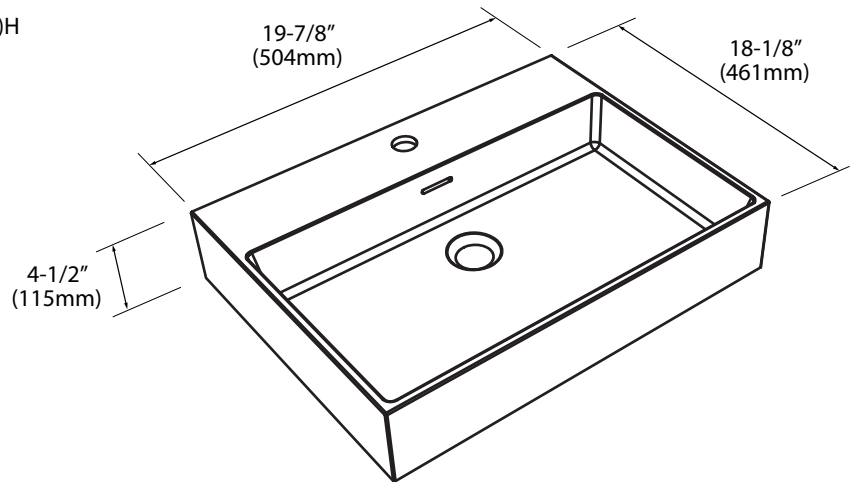

X-Stone Trough Sink - 20"

Specification & Installation Guide

Features

- X-Stone Trough sink 20"
- Size: 19-7/8"(504mm)L x 18-1/8"(461mm)W x 4-1/2"(115mm)H
- Material: Solid Surface
- With overflow
- 4"H backsplash & sidesplash: Optional
- Single faucet: XTU1845-20-110-WH (**As shown**)
- No faucet hole: XTU1845-20-100-WH
- Packaging Dimensions: 23"x 21"x 7-1/2"
- Gross Weight: 30 lbs. / 14 kgs.

Finish

- Glossy White

Compliance: CSA B45.5-11/IAPMO Z124-11

For clarification, please contact Madeli Customer Care at (800)-819-6988 or (305)-718-8817 Ext. 1 or service@madeli.com

All dimensions are approximate and subject to standard tolerance. Specifications subject to change without prior notice.