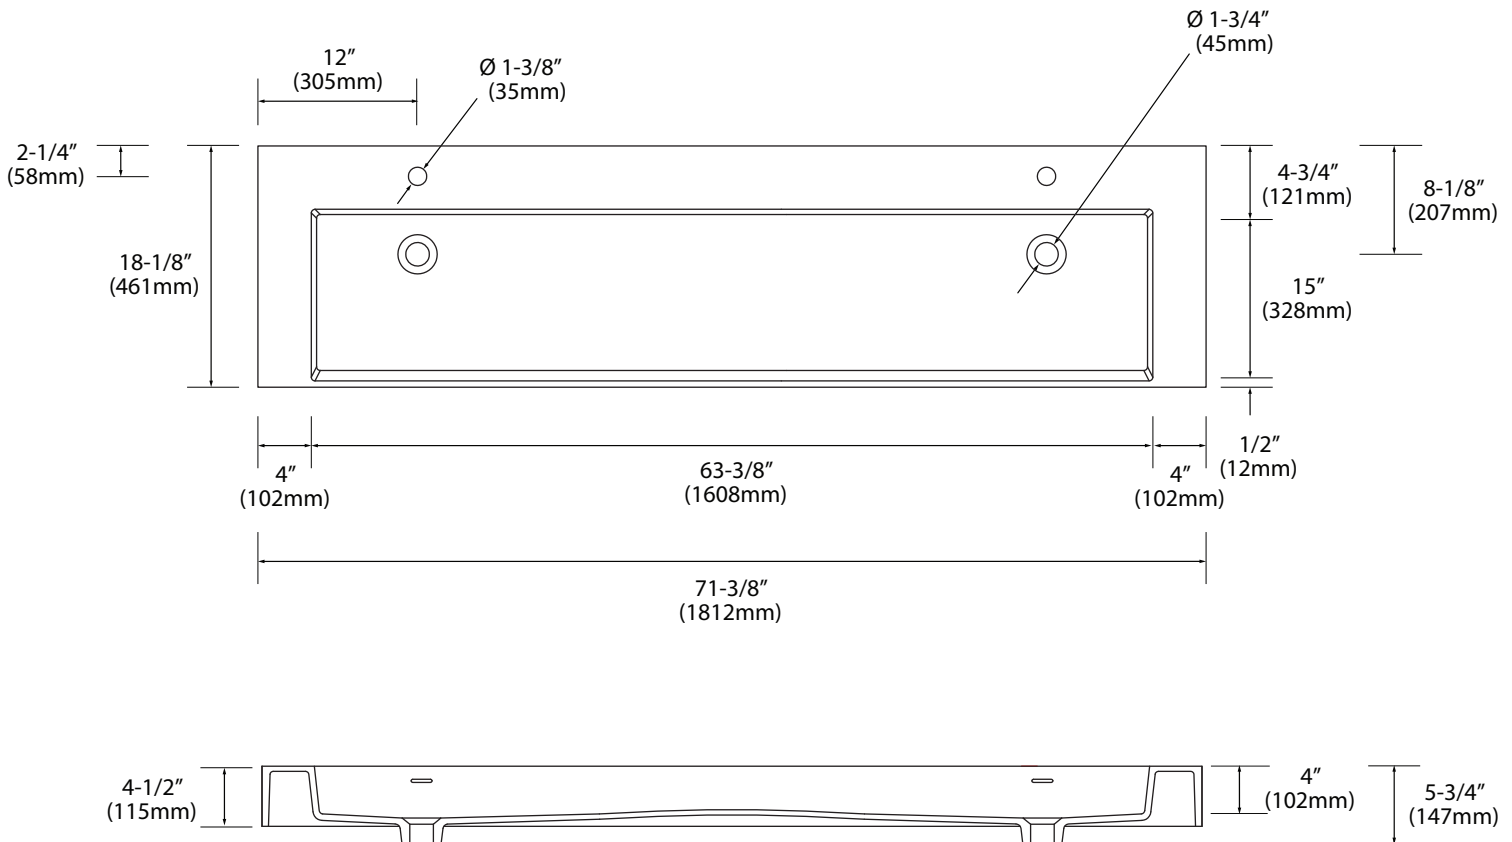

X-Stone Trough Sink - 72" Double Bowl

Specification & Installation Guide

Features

- X-Stone Trough sink 72" double bowl
- Size: 71-3/8"(1812mm)L x 18-1/8"(461mm)W x 4-1/2"(115mm)H
- Material: Solid Surface
- With overflow
- 4"H backsplash & sidesplash: Optional
- Single faucet: XTU1845-72-210-WH (shown)
- 8" widespread: XTU1845-72-230-WH
- No faucet hole: XTU1845-72-200-WH
- Packaging Dimensions: 75"x 21" x 7-1/2"
- Gross Weight: 99 lbs. / 45 kgs.

Finish

- Glossy White

Compliance: CSA B45.5-11/IAPMO Z124-11

For clarification, please contact Madeli Customer Care at (800)-819-6988 or (305)-718-8817 Ext. 1 or service@madeli.com
All dimensions are approximate and subject to standard tolerance. Specifications subject to change without prior notice.