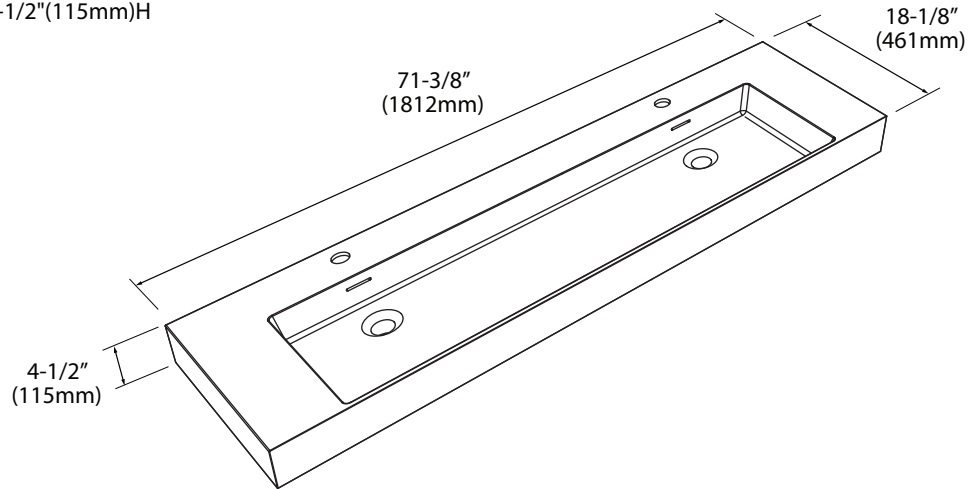

X-Stone Trough Sink - 72" Double Bowl

Specification & Installation Guide

Features

- X-Stone Trough sink 72" double bowl
- Size: 71-3/8"(1812mm)L x 18-1/8"(461mm)W x 4-1/2"(115mm)H
- Material: Solid Surface
- With overflow
- 4"H backsplash & sidesplash: Optional
- Single faucet: XTU1845-72-210-WH (shown)
- 8" widespread: XTU1845-72-230-WH
- No faucet hole: XTU1845-72-200-WH
- Packaging Dimensions: 75"x 21" x 7-1/2"
- Gross Weight: 99 lbs. / 45 kgs.

Finish

- Glossy White

Compliance: CSA B45.5-11/IAPMO Z124-11

For clarification, please contact Madeli Customer Care at (800)-819-6988 or (305)-718-8817 Ext. 1 or service@madeli.com
All dimensions are approximate and subject to standard tolerance. Specifications subject to change without prior notice.