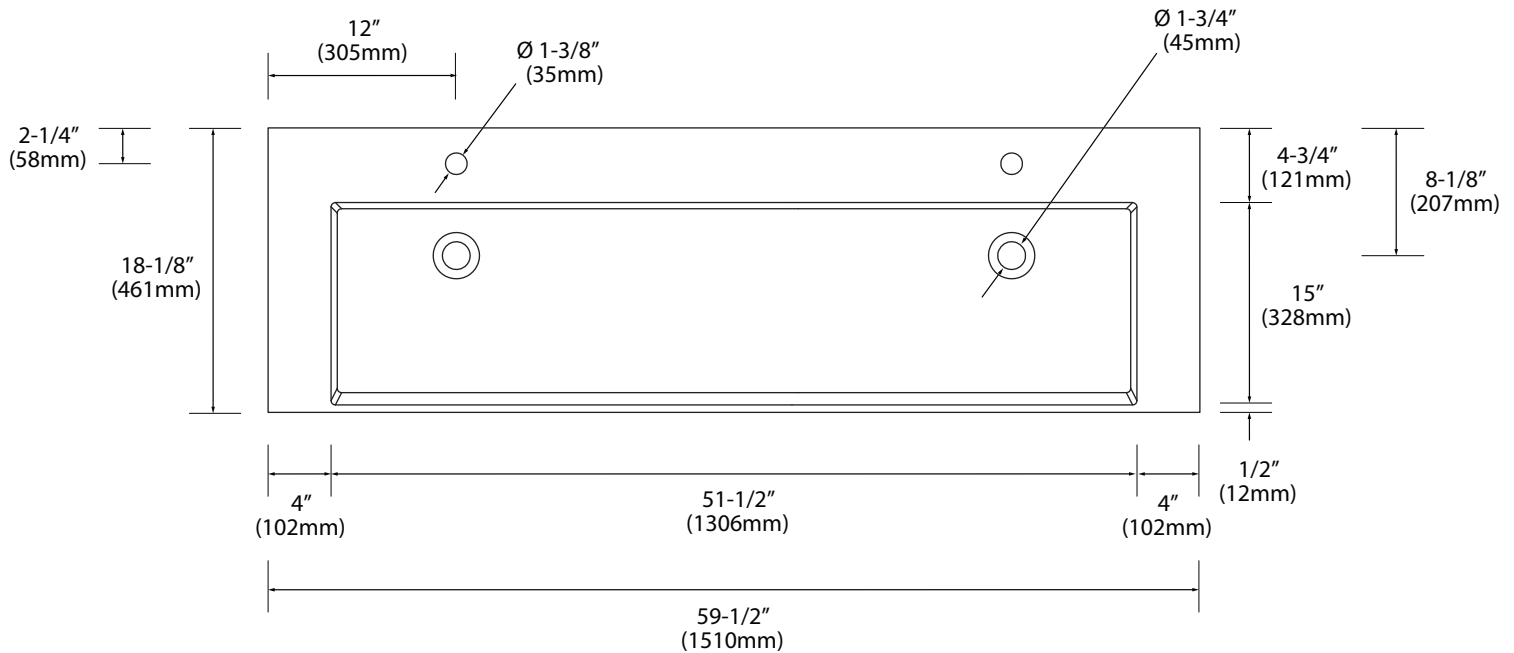

X-Stone Trough Sink - 60" Double Bowl

Specification & Installation Guide

Features

- X-Stone Trough sink 60" double bowl
- Size: 59-1/2" (1510mm) L x 18-1/8" (461mm) W x 4-1/2" (115mm) H
- Material: Solid Surface
- With overflow
- 4"H backsplash & sidesplash: Optional
- Single faucet: XTU1845-60-210-WH (shown)
- 8" widespread: XTU1845-60-230-WH
- No faucet hole: XTU1845-60-200-WH
- Packaging Dimensions: 63"x 21" x 7-1/2"
- Gross Weight: 82 lbs. / 38 kgs.

Finish

- Glossy White

Compliance: CSA B45.5-11/IAPMO Z124-11

For clarification, please contact Madeli Customer Care at (800)-819-6988 or (305)-718-8817 Ext. 1 or service@madeli.com

All dimensions are approximate and subject to standard tolerance. Specifications subject to change without prior notice.