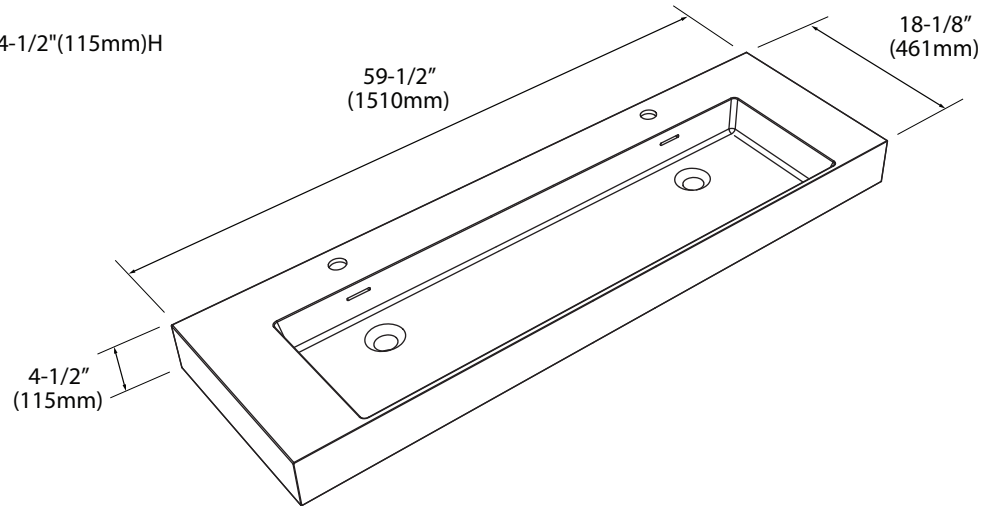

X-Stone Trough Sink - 60" Double Bowl

Specification & Installation Guide

Features

- X-Stone Trough sink 60" double bowl
- Size: 59-1/2" (1510mm) L x 18-1/8" (461mm) W x 4-1/2" (115mm) H
- Material: Solid Surface
- With overflow
- 4"H backsplash & sidesplash: Optional
- Single faucet: XTU1845-60-210-WH (shown)
- 8" widespread: XTU1845-60-230-WH
- No faucet hole: XTU1845-60-200-WH
- Packaging Dimensions: 63"x 21" x 7-1/2"
- Gross Weight: 82 lbs. / 38 kgs.

Finish

- Glossy White

Compliance: CSA B45.5-11/IAPMO Z124-11

For clarification, please contact Madeli Customer Care at (800)-819-6988 or (305)-718-8817 Ext. 1 or service@madeli.com

All dimensions are approximate and subject to standard tolerance. Specifications subject to change without prior notice.