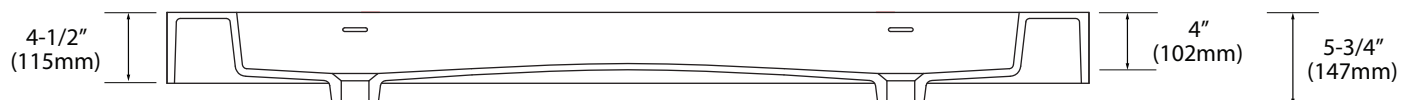

X-Stone Trough Sink - 60" Double Bowl

Specification & Installation Guide

Features

- X-Stone Trough sink 60" double bowl
- Size: 59-1/2" (1510mm) L x 18-1/8" (461mm) W x 4-1/2" (115mm) H
- Material: Solid Surface
- With overflow
- 4"H backsplash & sidesplash: Optional
- Single faucet: XTU1845-60-210-WH (shown)
- 8" widespread: XTU1845-60-230-WH
- No faucet hole: XTU1845-60-200-WH
- Packaging Dimensions: 63"x 21" x 7-1/2"
- Gross Weight: 82 lbs. / 38 kgs.

Finish

- Glossy White

Compliance: CSA B45.5-11/IAPMO Z124-11

For clarification, please contact Madeli Customer Care at (800)-819-6988 or (305)-718-8817 Ext. 1 or service@madeli.com

All dimensions are approximate and subject to standard tolerance. Specifications subject to change without prior notice.