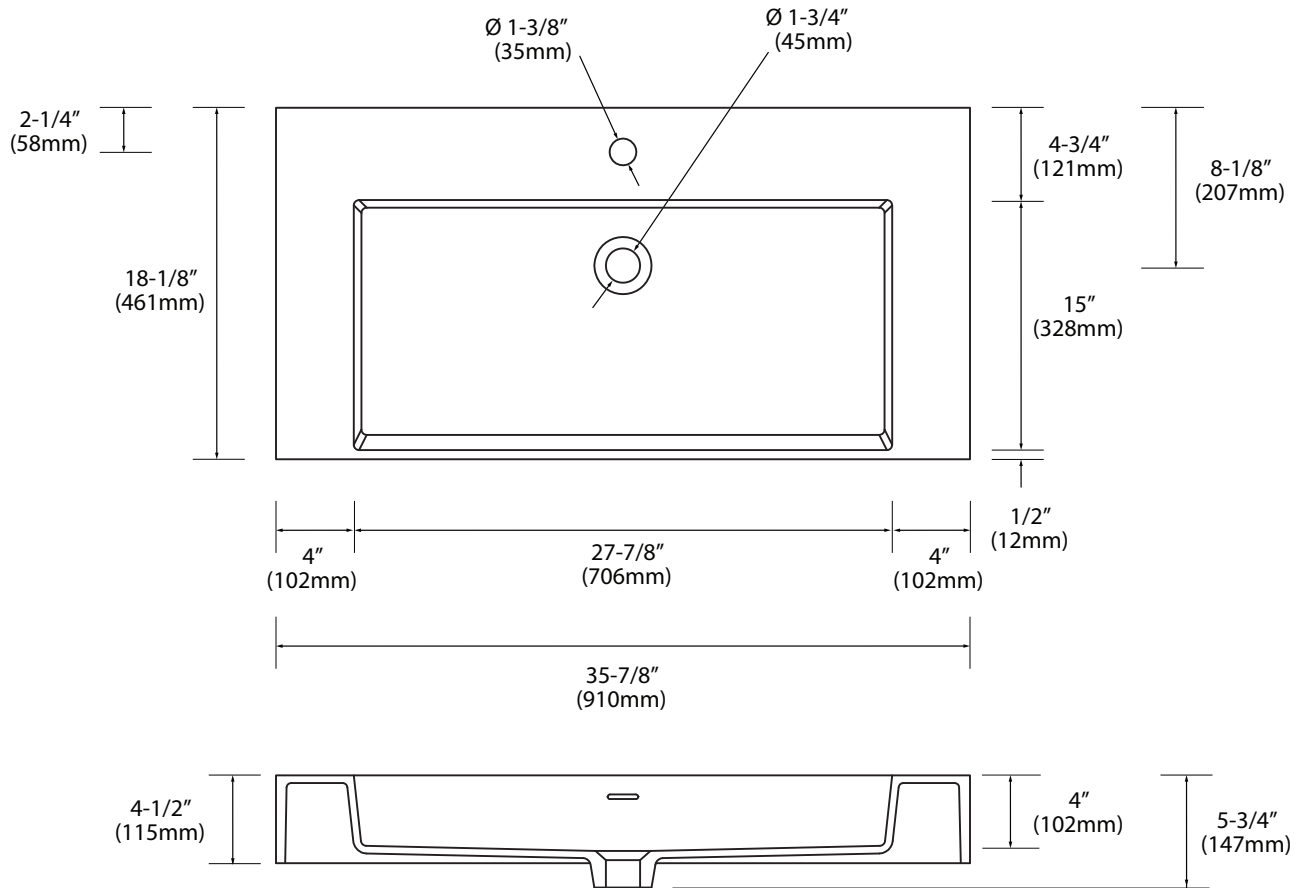

X-Stone Trough Sink - 36"

Specification & Installation Guide

Features

- X-Stone Trough sink 36"
- Size: 35-7/8"(910mm)L x 18-1/8"(461mm)W x 4-1/2"(115mm)H
- Material: Solid Surface
- With overflow
- 4"H backsplash & sidesplash: Optional
- Single faucet: XTU1845-36-110-WH (shown)
- 8" widespread: XTU1845-36-130-WH
- No faucet hole: XTU1845-36-100-WH
- Packaging Dimensions: 39"x 21" x 7-1/2"
- Gross Weight: 49 lbs. / 22 kgs.

Finish

- Glossy White

Compliance: CSA B45.5-11/IAPMO Z124-11

For clarification, please contact Madeli Customer Care at (800)-819-6988 or (305)-718-8817 Ext. 1 or service@madeli.com

All dimensions are approximate and subject to standard tolerance. Specifications subject to change without prior notice.