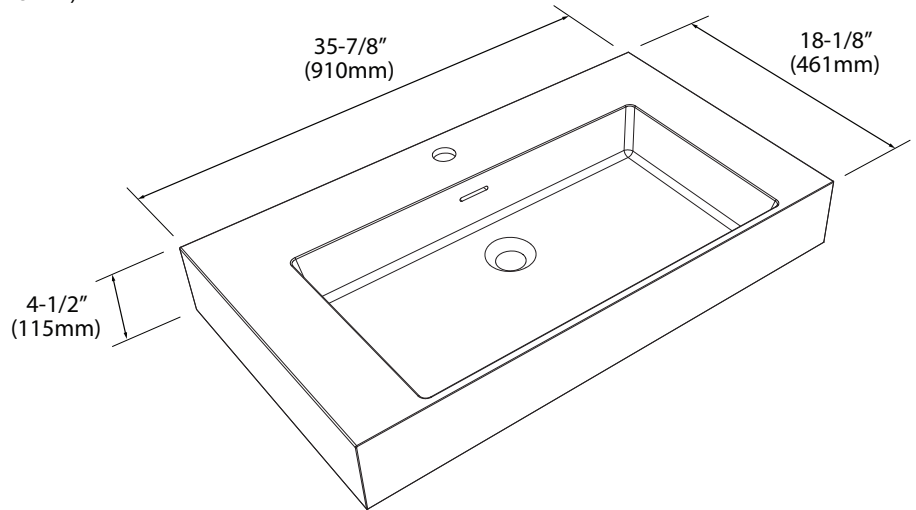

X-Stone Trough Sink - 36"

Specification & Installation Guide

Features

- X-Stone Trough sink 36"
- Size: 35-7/8"(910mm)L x 18-1/8"(461mm)W x 4-1/2"(115mm)H
- Material: Solid Surface
- With overflow
- 4"H backsplash & sidesplash: Optional
- Single faucet: XTU1845-36-110-WH (shown)
- 8" widespread: XTU1845-36-130-WH
- No faucet hole: XTU1845-36-100-WH
- Packaging Dimensions: 39"x 21" x 7-1/2"
- Gross Weight: 49 lbs. / 22 kgs.

Finish

- Glossy White

Compliance: CSA B45.5-11/IAPMO Z124-11

For clarification, please contact Madeli Customer Care at (800)-819-6988 or (305)-718-8817 Ext. 1 or service@madeli.com

All dimensions are approximate and subject to standard tolerance. Specifications subject to change without prior notice.