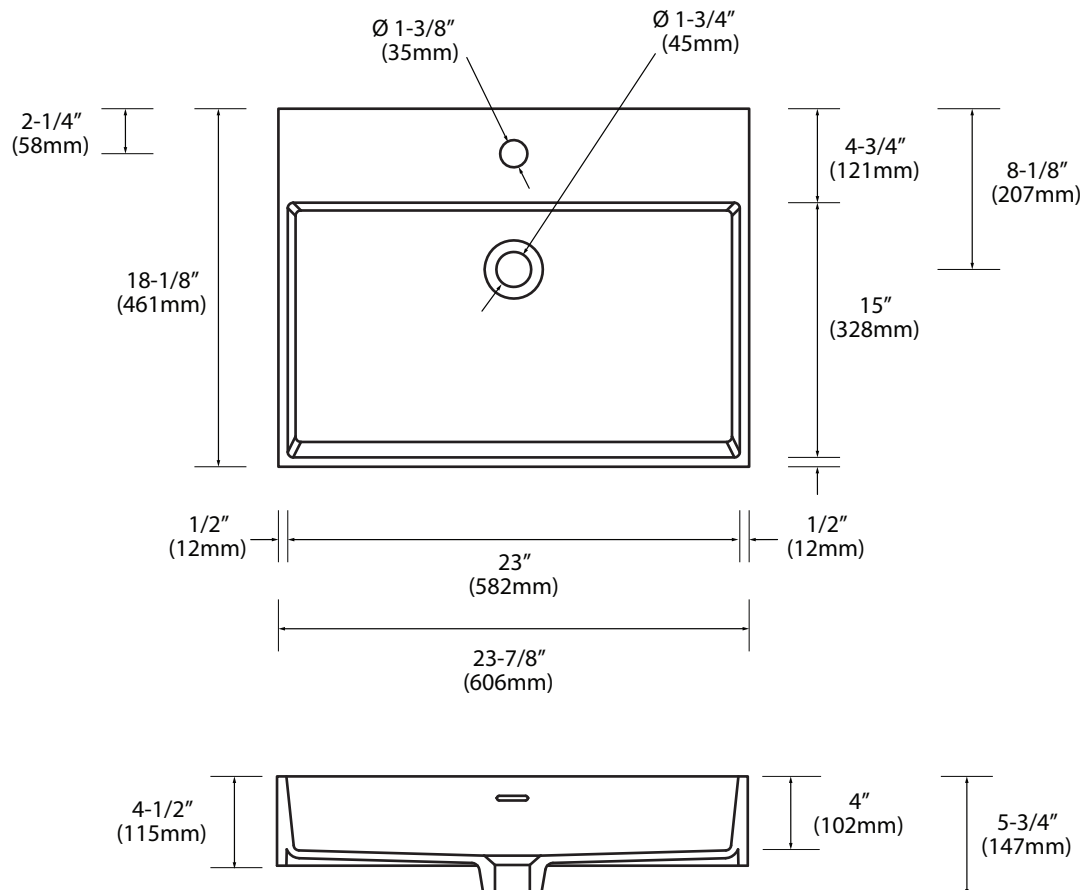

X-Stone Trough Sink - 24"

Specification & Installation Guide

Features

- X-Stone Trough sink 24"
- Size: 23-7/8"(606mm)L x 18-1/8"(461mm)W x 4-1/2"(115mm)H
- Material: Solid Surface
- With overflow
- 4"H backsplash & sidesplash: Optional
- Single faucet: XTU1845-24-110-WH (shown)
- 8" widespread: XTU1845-24-130-WH
- No faucet hole: XTU1845-24-100-WH
- Packaging Dimensions: 27"x 21"x 7-1/2"
- Gross Weight: 37 lbs. / 17 kgs.

Finish

- Glossy White

Compliance: CSA B45.5-11/IAPMO Z124-11

For clarification, please contact Madeli Customer Care at (800)-819-6988 or (305)-718-8817 Ext. 1 or service@madeli.com
All dimensions are approximate and subject to standard tolerance. Specifications subject to change without prior notice.