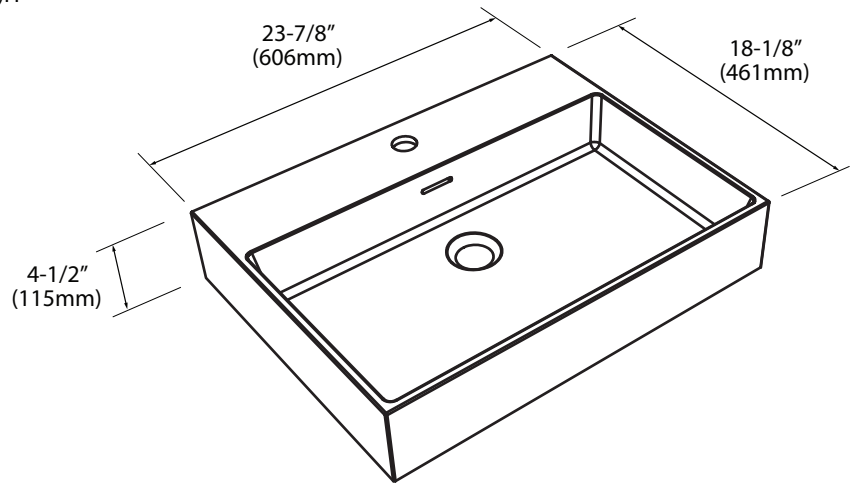

X-Stone Trough Sink - 24"

Specification & Installation Guide

Features

- X-Stone Trough sink 24"
- Size: 23-7/8"(606mm)L x 18-1/8"(461mm)W x 4-1/2"(115mm)H
- Material: Solid Surface
- With overflow
- 4"H backsplash & sidesplash: Optional
- Single faucet: XTU1845-24-110-WH (shown)
- 8" widespread: XTU1845-24-130-WH
- No faucet hole: XTU1845-24-100-WH
- Packaging Dimensions: 27"x 21"x 7-1/2"
- Gross Weight: 37 lbs. / 17 kgs.

Finish

- Glossy White

Compliance: CSA B45.5-11/IAPMO Z124-11

For clarification, please contact Madeli Customer Care at (800)-819-6988 or (305)-718-8817 Ext. 1 or service@madeli.com
All dimensions are approximate and subject to standard tolerance. Specifications subject to change without prior notice.