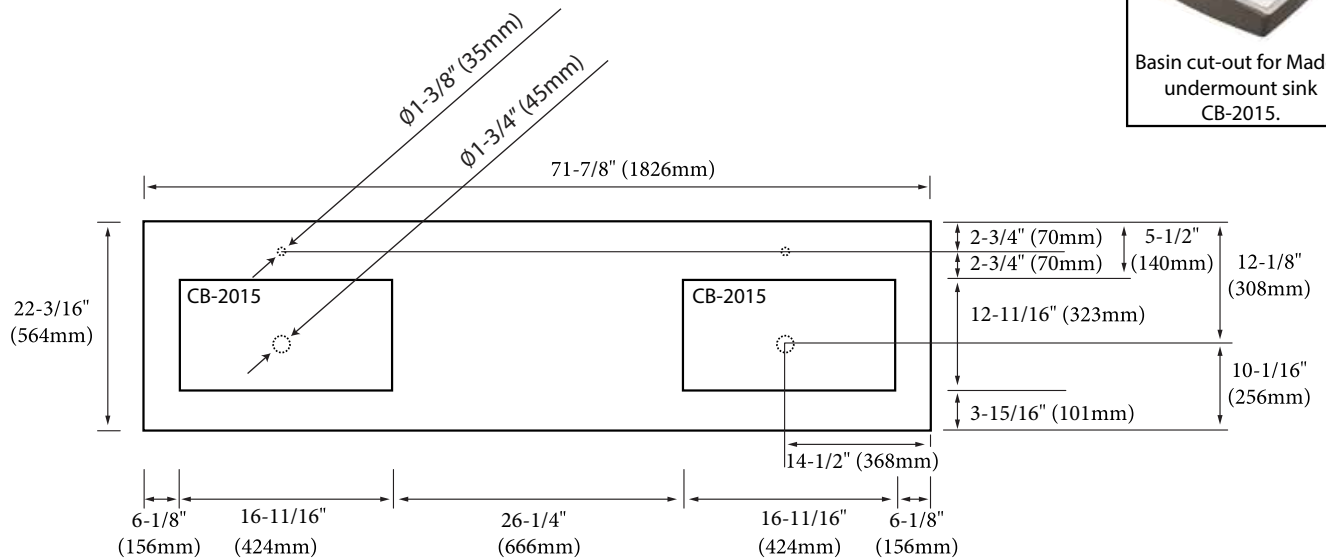

- QSV2230-72-210-XX - Single faucet (as shown)
- QSV2230-72-230-XX - 8" widespread

## Quartzstone Countertop - 72" Double

### FEATURES

- Design: Quartzstone Countertop with apron.
- Material: Quartz composite.
- Type: Above-counter with under mount sink
- Dimension: 71-7/8" (1826 mm)L x 22-3/16" (564 mm)W x 2-15/16" (75 mm)H
- Slab thickness: 3/4" (20 mm)
- Basin cut-out for Madeli undermount sink CB-2015.
- Faucet hole(s): Single or 8" widespread.
- 3" apron on front/ back/left/right sides.
- Backsplash included: 71-7/8" (1826 mm)L x 3/4" (20 mm) x 3-15/16" (100 mm)H
- Packaging Dimensions: 75" (1905 mm) x 26" (660 mm) x 7" (178 mm)
- Gross Weight: 140 lbs (63.64 kgs).

### UNDER SIDE VIEW (Clip Positions)