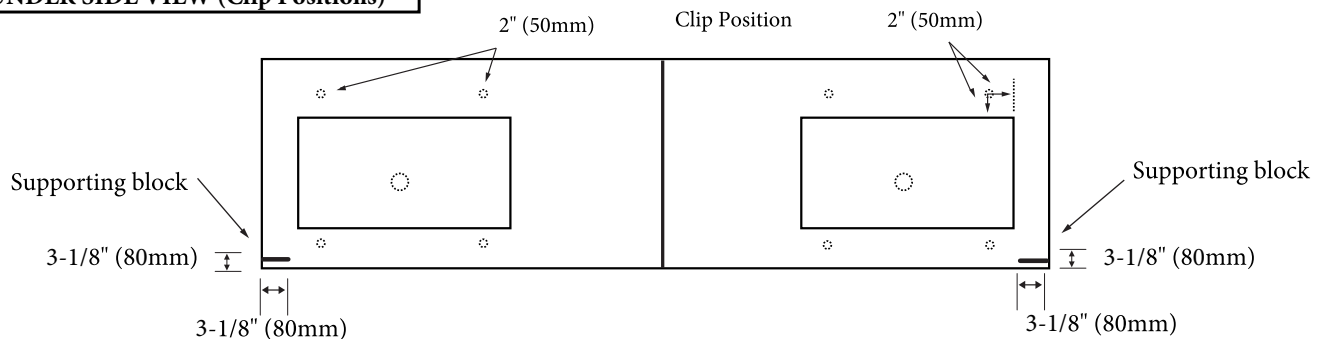

### FEATURES

- Design: Quartzstone Countertop with apron.
- Material: Quartz composite.
- Type: Above-counter with under mount sink
- Dimension: 71-7/8" (1826 mm)L x 22-3/16" (564 mm)W x 2-15/16" (75 mm)H
- Slab thickness: 3/4" (20 mm)
- Basin cut-out for Madeli undermount sink CB-2015.
- Faucet hole(s): Single or 8" widespread.
- 3" apron on front/ back/left/right sides.
- Backsplash included: 71-7/8" (1826 mm)L x 3/4" (20 mm) x 3-15/16" (100 mm)H
- Packaging Dimensions: 75" (1905 mm) x 26" (660 mm) x 7" (178 mm)
- Gross Weight: 140 lbs (63.64 kgs).

### UNDER SIDE VIEW (Clip Positions)