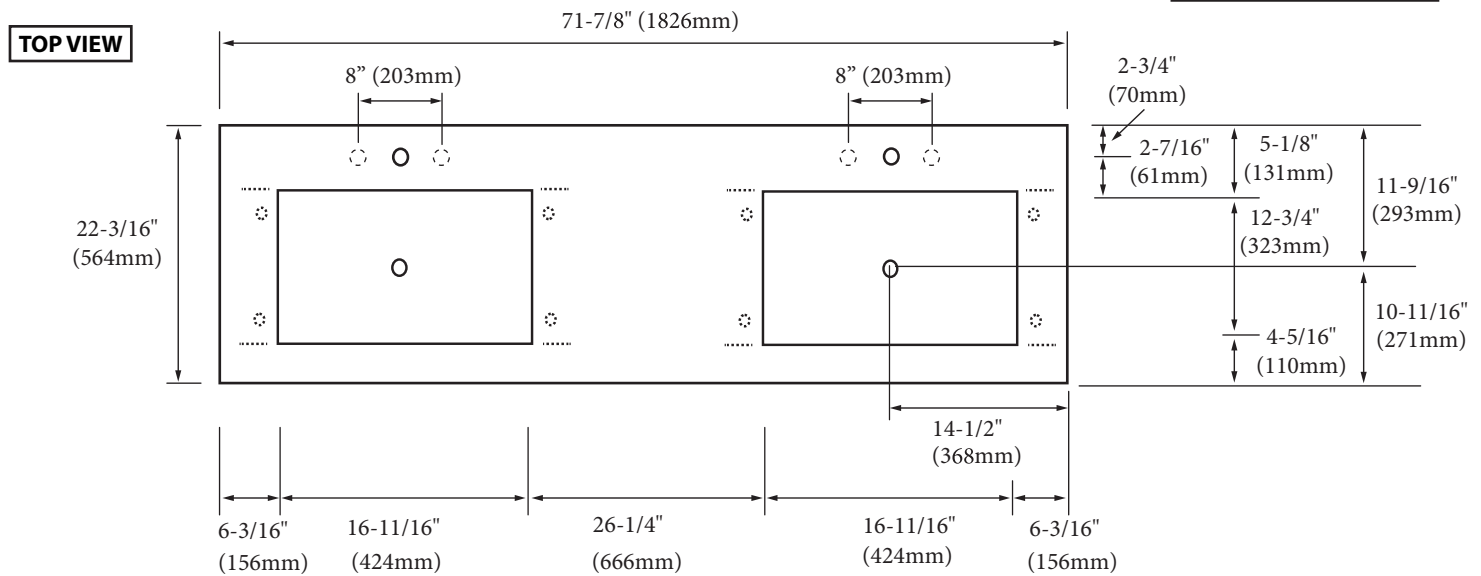

- QST2208-72-210-XX-(Shown)
- QST2208-72-230-XX-(8" OC)

Quartzstone Countertop – 72" Double

Specification & Installation Guide

FEATURES

- Design: Quartzstone Countertop
- Material: Quartz composite.
- Dimension: 71-7/8" (1826 mm)L x 22-3/16" (564 mm)W x 3/4" (20 mm)H
- Basin cut-out for Madeli under mount sink CB-2015
- Faucet hole(s): Single or 8" widespread.
- 4"H backsplash is included
- Packaging Dimensions: 75" (1905 mm) x 25" (635 mm) x 4" (102 mm)
- Gross Weight: 106 lbs (48 kg)

UNDER SIDE VIEW (CLIP POSITIONS)

For clarification, please contact Madeli Customer Care at (800)-819-6988 or (305)-718-8817 Ext. 1

All dimensions are approximate and subject to standard tolerance. Specifications subject to change without prior notice.