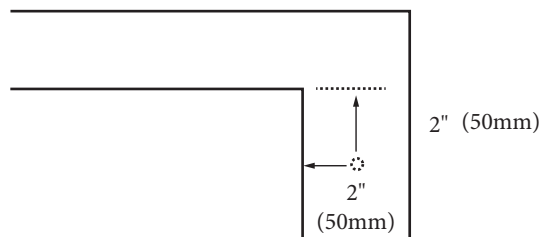

- QST2208-72-210-XX-(Shown)
- QST2208-72-230-XX-(8" OC)

Quartzstone Countertop – 72" Double

Specification & Installation Guide

FEATURES

- Design: Quartzstone Countertop
- Material: Quartz composite.
- Dimension: 71-7/8" (1826 mm)L x 22-3/16" (564 mm)W x 3/4" (20 mm)H
- Basin cut-out for Madeli under mount sink CB-2015
- Faucet hole(s): Single or 8" widespread.
- 4"H backsplash is included
- Packaging Dimensions: 75" (1905 mm) x 25" (635 mm) x 4" (102 mm)
- Gross Weight: 106 lbs (48 kg)

UNDER SIDE VIEW (CLIP POSITIONS)

For clarification, please contact Madeli Customer Care at (800)-819-6988 or (305)-718-8817 Ext. 1

All dimensions are approximate and subject to standard tolerance. Specifications subject to change without prior notice.