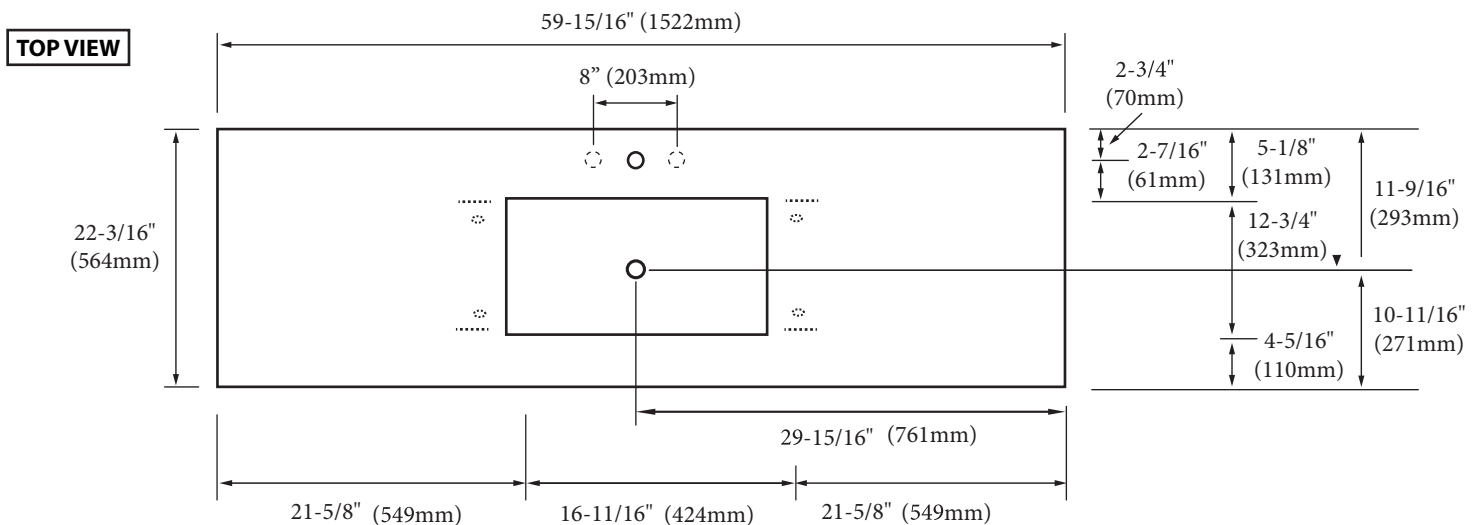

- QST2208-60-110-XX-(Shown)
- QST2208-60-130-XX-(8" OC)

Quartzstone Countertop – 60" Single

Specification & Installation Guide

FEATURES

- Design: Quartzstone Countertop
- Material: Quartz composite.
- Dimension: 59-15/16" (1522 mm)L x 22-3/16" (564 mm)W x 3/4" (20 mm)H
- Basin cut-out for Madeli under mount sink CB-2015
- Faucet hole(s): Single or 8" widespread.
- 4"H backsplash is included
- Packaging Dimensions: 63" (1600 mm) x 25" (635 mm) x 4" (102 mm)
- Gross Weight: 84 lbs (39 kg)

UNDER SIDE VIEW (CLIP POSITIONS)

For clarification, please contact Madeli Customer Care at (800)-819-6988 or (305)-718-8817 Ext. 1

All dimensions are approximate and subject to standard tolerance. Specifications subject to change without prior notice.