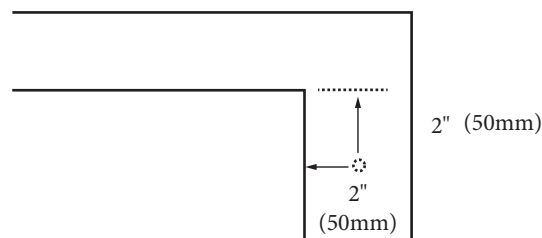

- QST2208-60-110-XX-(Shown)
- QST2208-60-130-XX-(8" OC)

Quartzstone Countertop – 60" Single

Specification & Installation Guide

FEATURES

- Design: Quartzstone Countertop
- Material: Quartz composite.
- Dimension: 59-15/16" (1522 mm)L x 22-3/16" (564 mm)W x 3/4" (20 mm)H
- Basin cut-out for Madeli under mount sink CB-2015
- Faucet hole(s): Single or 8" widespread.
- 4"H backsplash is included
- Packaging Dimensions: 63" (1600 mm) x 25" (635 mm) x 4" (102 mm)
- Gross Weight: 84 lbs (39 kg)

UNDER SIDE VIEW (CLIP POSITIONS)

For clarification, please contact Madeli Customer Care at (800)-819-6988 or (305)-718-8817 Ext. 1

All dimensions are approximate and subject to standard tolerance. Specifications subject to change without prior notice.