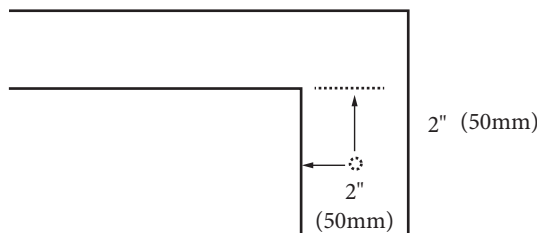

- QST2208-48-110-XX - (Shown)
- QST2208-48-130-XX - (8" OC)

Quartzstone Countertop – 48"

Specification & Installation Guide

FEATURES

- Design: Quartzstone Countertop
- Material: Quartz composite.
- Dimension: 47-7/8" (1216 mm)L x 22-3/16" (564 mm)W x 3/4" (20 mm)H
- Basin cut-out for Madeli under mount sink CB-2015
- Faucet hole(s): Single or 8" widespread.
- 4"H backsplash is included
- Packaging Dimensions: 51" (1295 mm) x 25" (635 mm) x 4" (102 mm)
- Gross Weight: 80 lbs (37 kg)

TOP VIEW

UNDER SIDE VIEW (CLIP POSITIONS)

For clarification, please contact Madeli Customer Care at (800)-819-6988 or (305)-718-8817 Ext. 1

All dimensions are approximate and subject to standard tolerance. Specifications subject to change without prior notice.