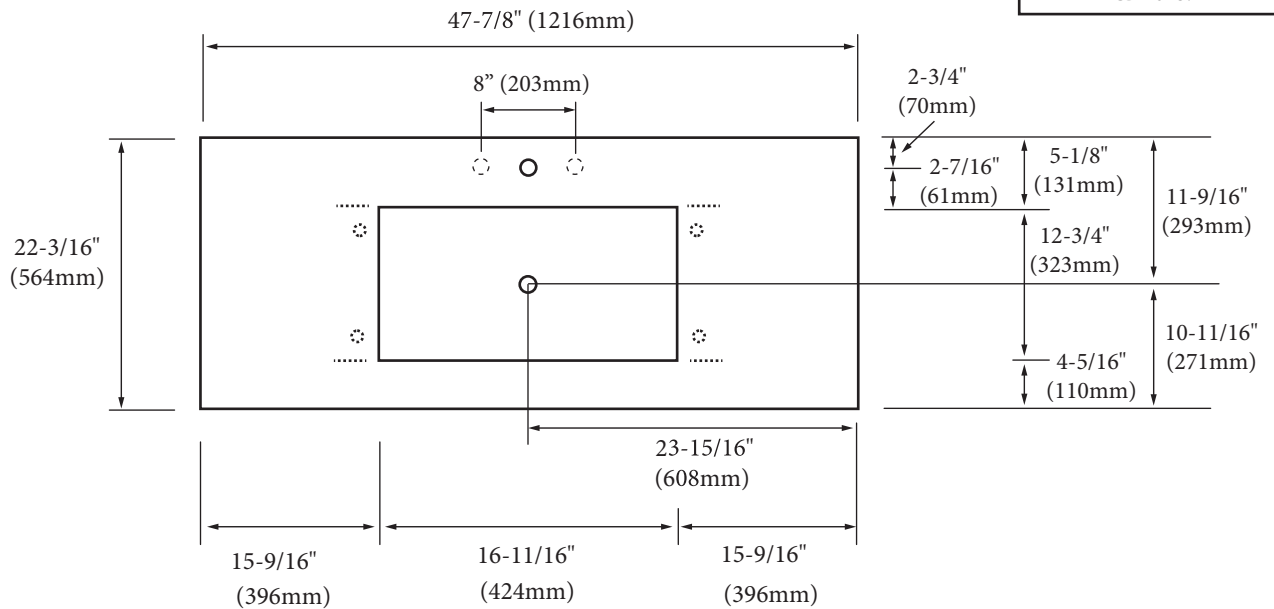

- QST2208-48-110-XX - (Shown)
- QST2208-48-130-XX - (8" OC)

Quartzstone Countertop – 48"

Specification & Installation Guide

FEATURES

- Design: Quartzstone Countertop
- Material: Quartz composite.
- Dimension: 47-7/8" (1216 mm)L x 22-3/16" (564 mm)W x 3/4" (20 mm)H
- Basin cut-out for Madeli under mount sink CB-2015
- Faucet hole(s): Single or 8" widespread.
- 4"H backsplash is included
- Packaging Dimensions: 51" (1295 mm) x 25" (635 mm) x 4" (102 mm)
- Gross Weight: 80 lbs (37 kg)

TOP VIEW

UNDER SIDE VIEW (CLIP POSITIONS)

For clarification, please contact Madeli Customer Care at (800)-819-6988 or (305)-718-8817 Ext. 1

All dimensions are approximate and subject to standard tolerance. Specifications subject to change without prior notice.