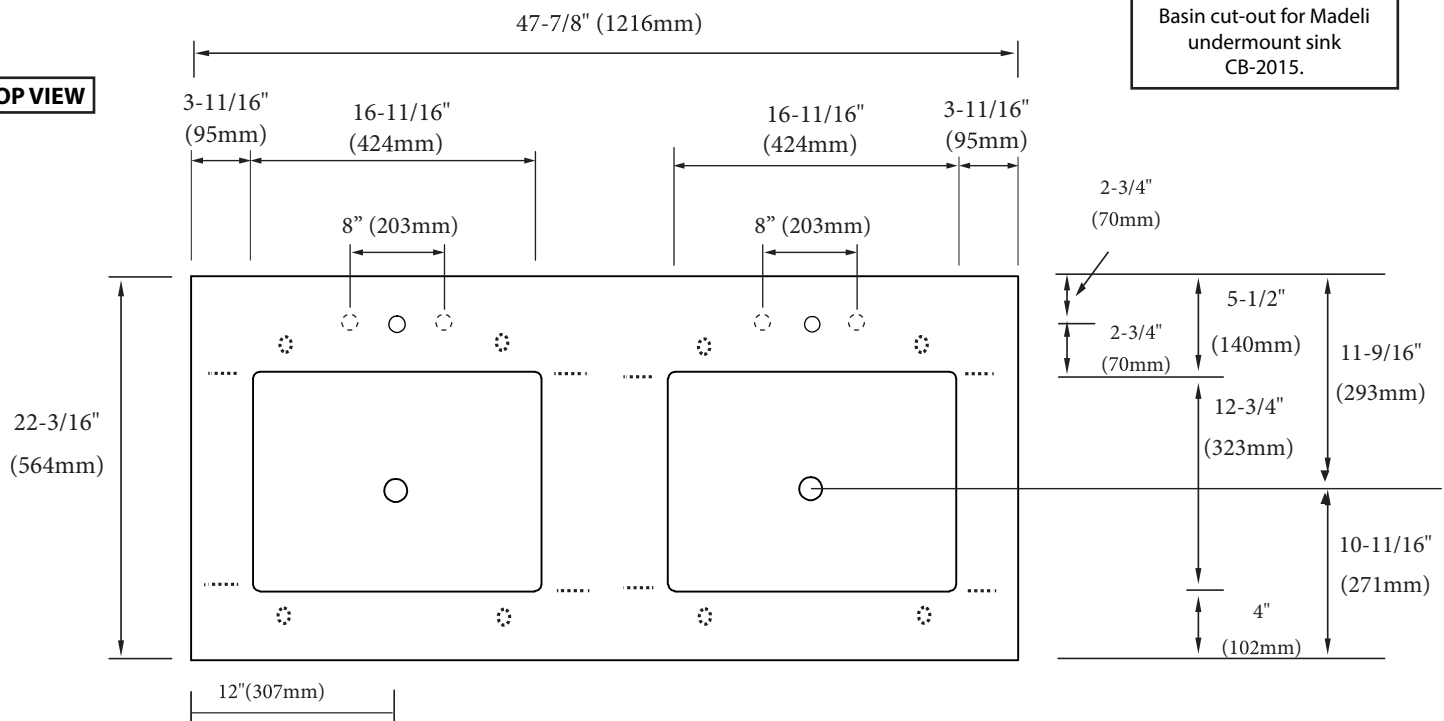

- QST2208-48-210-XX - (Shown)
- QST2208-48-230-XX - (8" OC)

Quartzstone Countertop – 48"

Specification & Installation Guide

FEATURES

- Design: Quartzstone Countertop
- Material: Quartz composite.
- Dimension: 47-7/8" (1216 mm)L x 22-3/16" (564 mm)W x 3/4" (20 mm)H
- Basin cut-out for Madeli under mount sink CB-2015
- Faucet hole(s): Single or 8" widespread.
- 4"H backsplash is included
- Packaging Dimensions: 51" (1295 mm) x 25" (635 mm) x 4" (102 mm)
- Gross Weight: 80 lbs (37 kg)

TOP VIEW

UNDER SIDE VIEW (CLIP POSITIONS)

For clarification, please contact Madeli Customer Care at (800)-819-6988 or (305)-718-8817 Ext. 1

All dimensions are approximate and subject to standard tolerance. Specifications subject to change without prior notice.