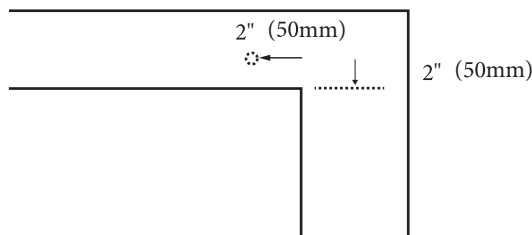

- QST2208-48-210-XX - (Shown)
- QST2208-48-230-XX - (8" OC)

Quartzstone Countertop – 48"

Specification & Installation Guide

FEATURES

- Design: Quartzstone Countertop
- Material: Quartz composite.
- Dimension: 47-7/8" (1216 mm)L x 22-3/16" (564 mm)W x 3/4" (20 mm)H
- Basin cut-out for Madeli under mount sink CB-2015
- Faucet hole(s): Single or 8" widespread.
- 4"H backsplash is included
- Packaging Dimensions: 51" (1295 mm) x 25" (635 mm) x 4" (102 mm)
- Gross Weight: 80 lbs (37 kg)

TOP VIEW

UNDER SIDE VIEW (CLIP POSITIONS)

For clarification, please contact Madeli Customer Care at (800)-819-6988 or (305)-718-8817 Ext. 1

All dimensions are approximate and subject to standard tolerance. Specifications subject to change without prior notice.