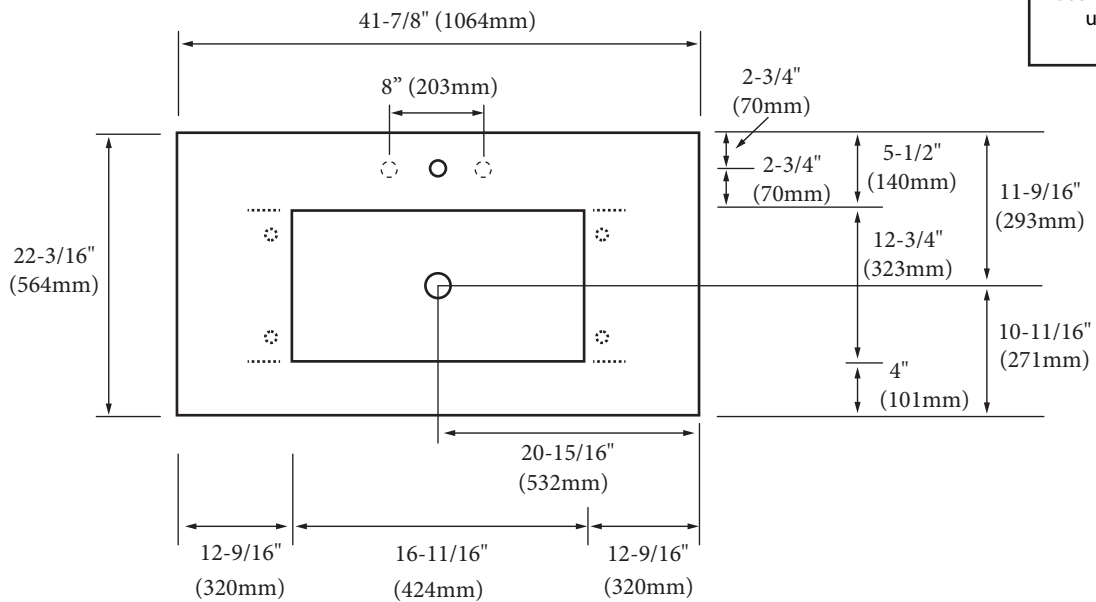

- QST2208-42-110-XX-(Shown)
- QST2208-42-130-XX-(8" OC)

Quartzstone Countertop – 42"

Specification & Installation Guide

FEATURES

- Design: Quartzstone Countertop
- Material: Quartz composite.
- Dimension: 41-7/8" (1064 mm)L x 22-3/16" (564 mm)W x 3/4" (20 mm)H
- Basin cut-out for Madeli under mount sink CB-2015
- Faucet hole(s): Single or 8" widespread.
- 4"H backsplash is included
- Packaging Dimensions: 45" (1143 mm) x 25" (635 mm) x 4" (102 mm)
- Gross Weight: 62 lbs (28 kg)

TOP VIEW

UNDER SIDE VIEW (CLIP POSITIONS)

For clarification, please contact Madeli Customer Care at (800)-819-6988 or (305)-718-8817 Ext. 1

All dimensions are approximate and subject to standard tolerance. Specifications subject to change without prior notice.