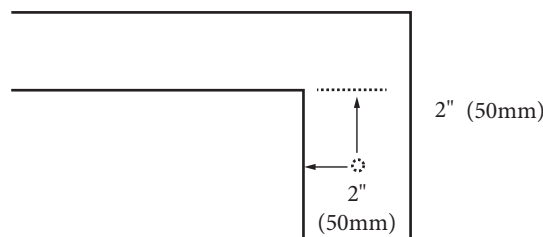

- QST2208-42-110-XX-(Shown)
- QST2208-42-130-XX-(8" OC)

Quartzstone Countertop – 42"

Specification & Installation Guide

FEATURES

- Design: Quartzstone Countertop
- Material: Quartz composite.
- Dimension: 41-7/8" (1064 mm)L x 22-3/16" (564 mm)W x 3/4" (20 mm)H
- Basin cut-out for Madeli under mount sink CB-2015
- Faucet hole(s): Single or 8" widespread.
- 4"H backsplash is included
- Packaging Dimensions: 45" (1143 mm) x 25" (635 mm) x 4" (102 mm)
- Gross Weight: 62 lbs (28 kg)

TOP VIEW

UNDER SIDE VIEW (CLIP POSITIONS)

For clarification, please contact Madeli Customer Care at (800)-819-6988 or (305)-718-8817 Ext. 1

All dimensions are approximate and subject to standard tolerance. Specifications subject to change without prior notice.