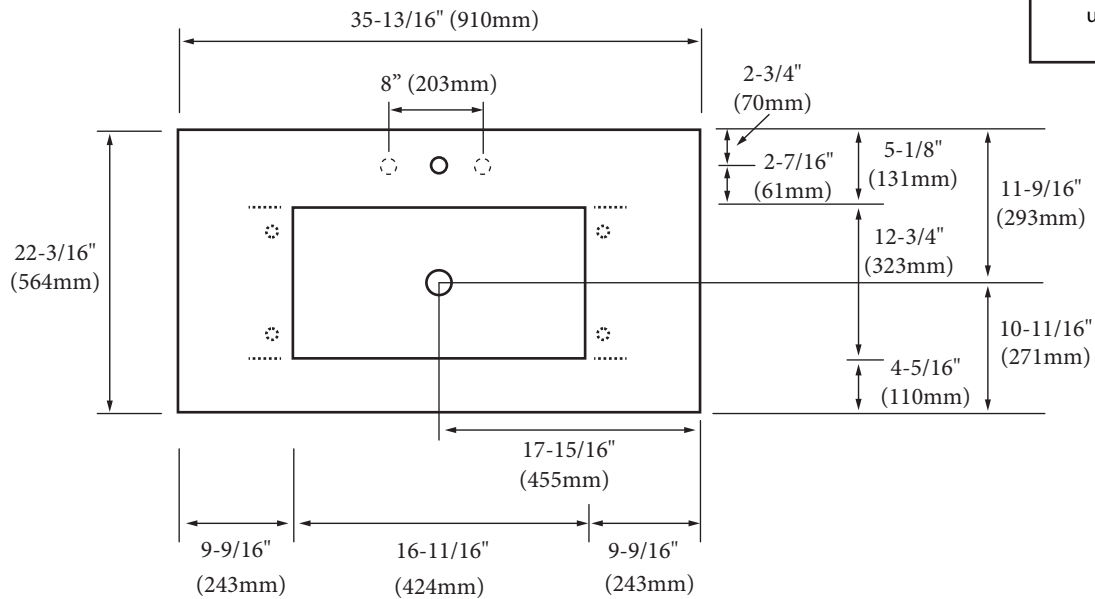

- QST2208-36-110-XX-(Shown)
- QST2208-36-130-XX-(8" OC)

## Quartzstone Countertop – 36"

### FEATURES

- Design: Quartzstone Countertop
- Material: Quartz composite.
- Dimension: 35-13/16" (910 mm)L x 22-3/16" (564 mm)W x 3/4" (20 mm)H
- Basin cut-out for Madeli under mount sink CB-2015
- Faucet hole(s): Single or 8" widespread.
- 4"H backsplash is included
- Packaging Dimensions: 39" (991 mm) x 25" (635 mm) x 4" (102 mm)
- Gross Weight: 56 lbs (26 kg)

### UNDER SIDE VIEW (CLIP POSITIONS)

**For clarification, please contact Madeli Customer Care at (800)-819-6988 or (305)-718-8817 Ext. 1**

All dimensions are approximate and subject to standard tolerance. Specifications subject to change without prior notice.