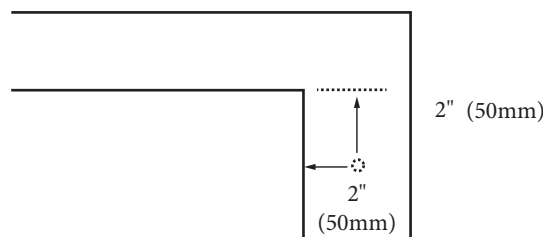

UNDER SIDE VIEW (CLIP POSITIONS)

For clarification, please contact Madeli Customer Care at (800)-819-6988 or (305)-718-8817 Ext. 1

All dimensions are approximate and subject to standard tolerance. Specifications subject to change without prior notice.