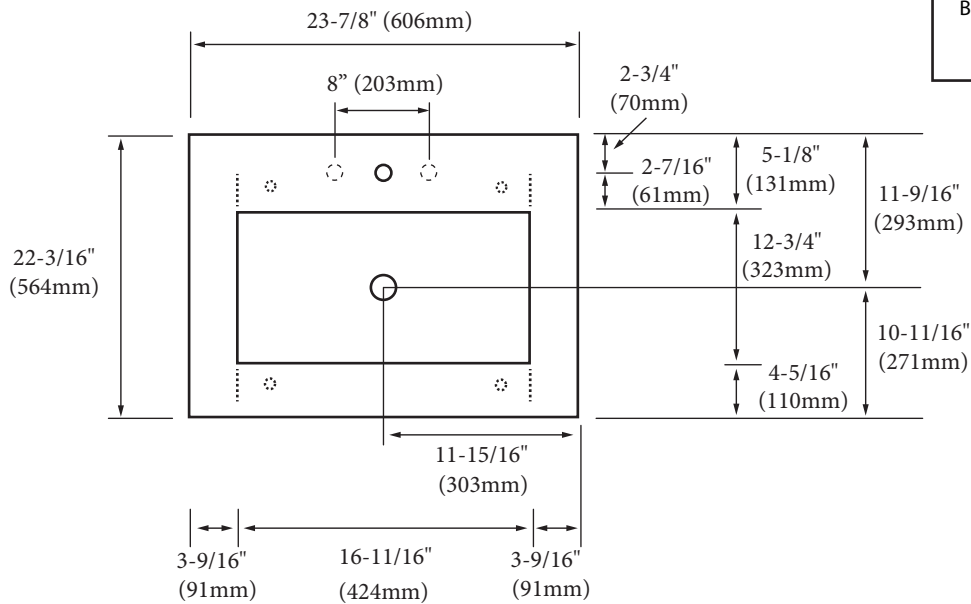

- QST2208-24-110-XX - (Shown)
- QST2208-24-130-XX - (8" OC)

Quartzstone Countertop – 24"

Specification & Installation Guide

FEATURES

- Design: Quartzstone Countertop
- Material: Quartz composite.
- Dimension: 23-7/8" (606 mm)L x 22-3/16" (564 mm)W x 3/4" (20 mm)H
- Basin cut-out for Madeli under mount sink CB-2015
- Faucet hole(s): Single or 8" widespread.
- 4"H backsplash is included
- Packaging Dimensions: 27" (686 mm) x 25" (635 mm) x 4" (102 mm)
- Gross Weight: 34 lbs (16 kg)

TOP VIEW

CLIP PRE-DRILLED HOLE POSITION

For clarification, please contact Madeli Customer Care at (800)-819-6988 or (305)-718-8817 Ext. 1

All dimensions are approximate and subject to standard tolerance. Specifications subject to change without prior notice.