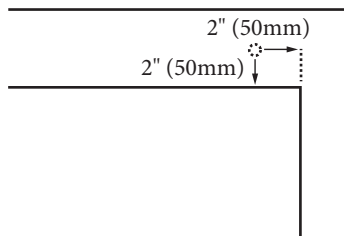

- QST2208-24-110-XX - (Shown)
- QST2208-24-130-XX - (8" OC)

Quartzstone Countertop – 24"

Specification & Installation Guide

FEATURES

- Design: Quartzstone Countertop
- Material: Quartz composite.
- Dimension: 23-7/8" (606 mm)L x 22-3/16" (564 mm)W x 3/4" (20 mm)H
- Basin cut-out for Madeli under mount sink CB-2015
- Faucet hole(s): Single or 8" widespread.
- 4"H backsplash is included
- Packaging Dimensions: 27" (686 mm) x 25" (635 mm) x 4" (102 mm)
- Gross Weight: 34 lbs (16 kg)

TOP VIEW

CLIP PRE-DRILLED HOLE POSITION

For clarification, please contact Madeli Customer Care at (800)-819-6988 or (305)-718-8817 Ext. 1

All dimensions are approximate and subject to standard tolerance. Specifications subject to change without prior notice.